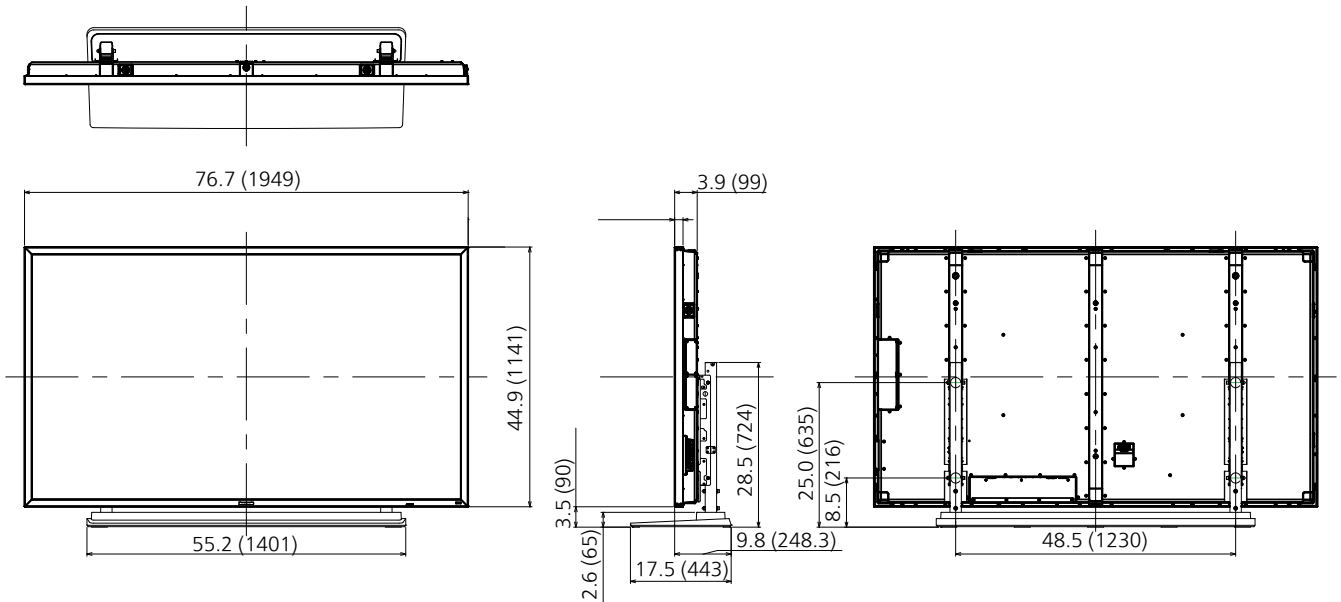

### Product specification (design and specification subject to change without notice)

Dimensions (W x H x D)	55.1" x 28.5" x 17.4" (1401 x 724 x 443 mm)
Weight	approx. 127.38 lbs. (58 kg)
Carton Dimensions (W x H x D)	60.8" x 9.2" x 23.4" (1546 x 236 x 596 mm)
Gross weight	approx. 154.52 lbs. (70 kg)

### DIMENSIONS When attaching the LCD Display (TH-84LQ70)

Cautions: This drawing is not a scale  
Units : inches (mm)

### DIMENSIONS When attaching the Plasma Display

Cautions: This drawing is not a scale  
Units : inches (mm)