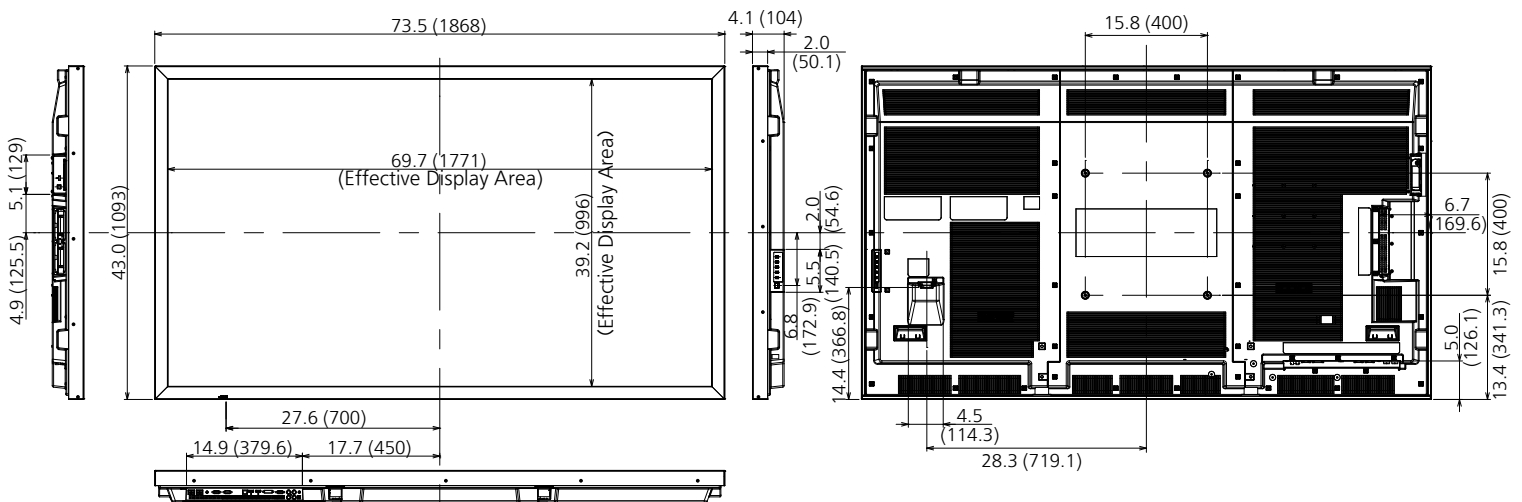

STANDARD (CERTIFICATIONS)

SAFETY REGULATIONS	UL60065, CAN / CSA-22.2 No 60065:03
RADIATION REGULATIONS	FCC Part 15 Class-B, ICES-003

BUILT-IN WIRELESS LAN FUNCTION

Standard	2.4 GHz: IEEE802.11b/g/n, 5.0 GHz: IEEE802.11a/n
Infrastructure Mode	WPA2-PSK (TKIP / AES), WPA-PSK (TKIP / AES), WEP (64-bit / 128-bit), WPA-EAP / WPA2-EAP (PEAP [MS-CHAPv2 / GTC] / EAP-FAST [MS-CHAPv2 / GTC] / EAP-TTLS [MD5 / MS-CHAPv2], 128-bit / 64-bit)

INCLUDED ACCESSORIES

- AC cord (78.74" (2 m)) - Remote Control Transmitter
- Batteries for the Remote Control Transmitter (R6 (UM) Size x 2)
- Software CD-ROM (Whiteboard software / Wireless Manager software / Operating Instruction) x 1
- USB Cable (78.74" (2 m)) x 1
- Pen x 4 - Eraser x 1 - Pen Stand x 1 - Operating Instruction book

OPTIONAL ACCESSORIES

Mobile Stand	TY-ST80LF70
Wall-hanging Bracket (Vertical)	TY-WK70PV50
Pedestal	TY-ST65P20
Dual Video Board	TY-FB9BD
DVI-D Terminal Board	TY-FB11DD
Dual HDMI Terminal Board	TY-FB10HMD
HD-SDI Terminal Board	TY-FB9HD
HD-SDI with Audio Terminal Board	TY-FB10HD
Dual Link HD-SDI Terminal Board	TY-FB11DHD
Digital Interface Box	ET-YFB100G
Easy Wireless Stick	ET-UW100U

DIMENSIONS

Cautions: This drawing is not a scale
Units : inch (mm)