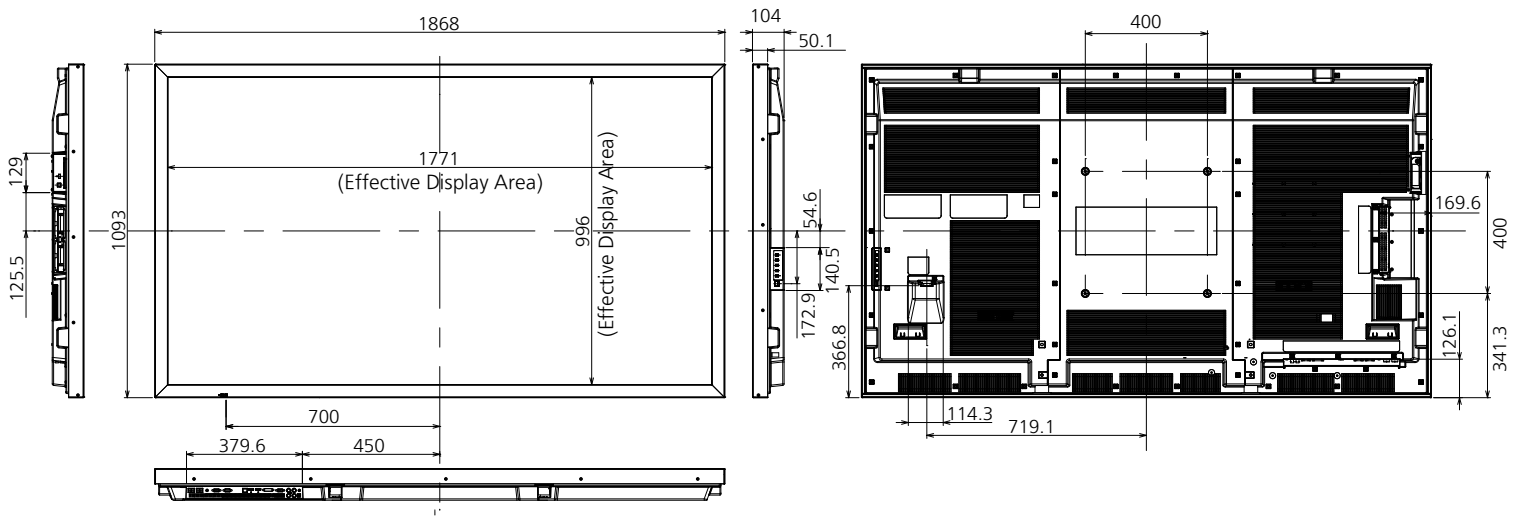

STANDARD (CERTIFICATIONS)

SAFETY REGULATIONS	AS / NZS60065, SASO, IEC60065 / SS, IEC60065 / PAI, IEC60065
RADIATION REGULATIONS	CISPR22 Class-B

BUILT-IN WIRELESS LAN FUNCTION

Standard	2.4 GHz: IEEE802.11b/g/n, 5.0 GHz: IEEE802.11a/n
Infrastructure Mode	WPA2-PSK (TKIP / AES), WPA-PSK (TKIP / AES), WEP (64-bit / 128-bit), WPA-EAP / WPA2-EAP (PEAP [MS-CHAPv2 / GTC] / EAP-FAST [MS-CHAPv2 / GTC] / EAP-TTLS [MD5 / MS-CHAPv2], 128-bit / 64-bit)

INCLUDED ACCESSORIES

- AC cord (2 m) - Remote Control Transmitter
- Batteries for the Remote Control Transmitter (R6 (UM) Size x 2)
- Software CD-ROM (Whiteboard software / Wireless Manager software / Operating Instruction) x 1 - USB Cable (2 m) x 1
- Pen x 4 - Eraser x 1 - Pen Stand x 1 - Operating Instruction book

OPTIONAL ACCESSORIES

Mobile Stand	TY-ST80LF70
Wall-hanging Bracket (Vertical)	TY-WK70PV50
Pedestal	TY-ST65P20
Dual Video Board	TY-FB9BD
DVI-D Terminal Board	TY-FB11DD
Dual HDMI Terminal Board	TY-FB10HMD
HD-SDI Terminal Board	TY-FB9HD
HD-SDI with Audio Terminal Board	TY-FB10HD
Dual Link HD-SDI Terminal Board	TY-FB11DHD
Digital Interface Box	ET-YFB100G

DIMENSIONS

Cautions: This drawing is not a scale
Units : mm