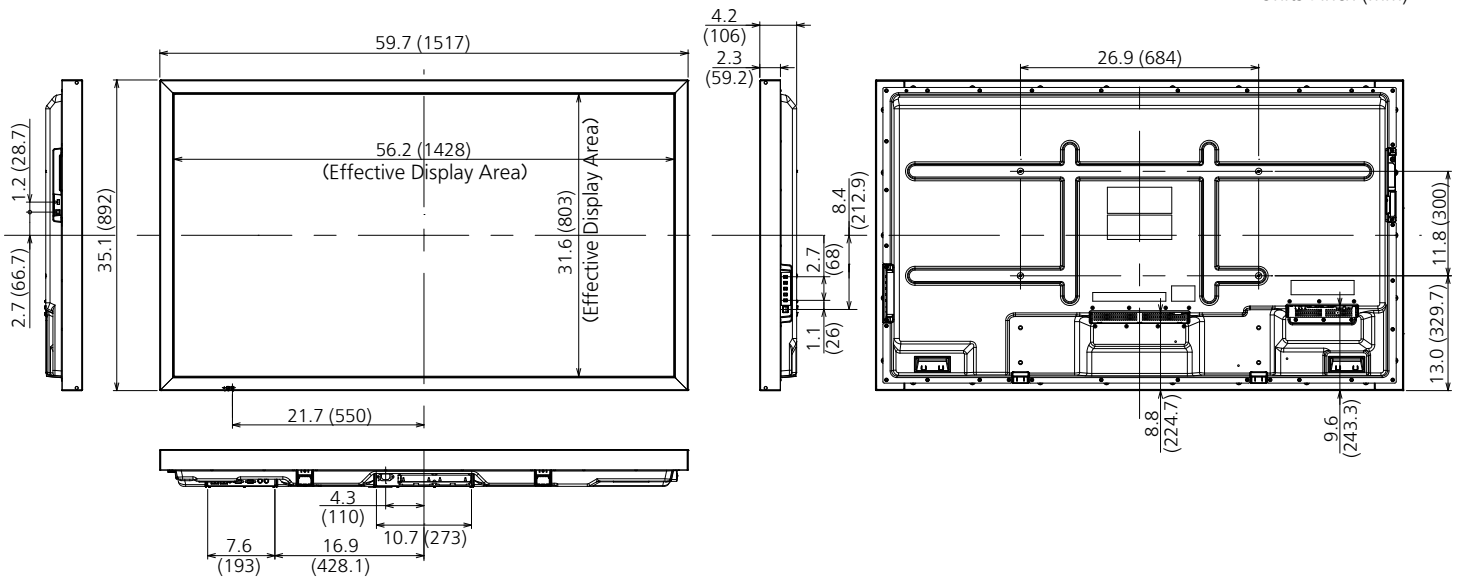

STANDARD (CERTIFICATIONS)

SAFETY REGULATIONS	UL60065, CAN / CSA-22.2 No 60065:03
RADIATION REGULATIONS	FCC Part 15 Class-B, ICES-003

BUILT-IN WIRELESS LAN FUNCTION

Standard	2.4 GHz: IEEE802.11b/g/n, 5.0 GHz: IEEE802.11a/n
Infrastructure Mode	WPA2-PSK (TKIP / AES), WPA-PSK (TKIP / AES), WEP (64-bit / 128-bit), WPA-EAP / WPA2-EAP (PEAP [MS-CHAPv2 / GTC] / EAP-FAST [MS-CHAPv2 / GTC] / EAP-TLS [MD5 / MS-CHAPv2], 128-bit / 64-bit)

INCLUDED ACCESSORIES

- AC cord (78.74" (2 m)) - Remote Control Transmitter
- Batteries for the Remote Control Transmitter (R6 (UM) Size x 2)
- Software CD-ROM (Whiteboard software / Wireless Manager software / Operating Instruction) x 1
- USB Cable (78.74" (2 m)) x 1
- Pen x 2 - Eraser x 1 - Pen Stand x 1 - Operating Instruction book

OPTIONAL ACCESSORIES

Mobile Stand	TY-ST65PB2
Wall-Hanging bracket (Vertical)	TY-WK65PR20
Pedestal	TY-ST65P20
Dual Video Terminal Board	TY-FB9BD
DVI-D Terminal Board	TY-FB11DD
Dual HDMI Terminal Board	TY-FB10HMD
HD-SDI Terminal Board	TY-FB9HD
HD-SDI Terminal Board with Audio	TY-FB10HD
Dual Link HD-SDI Terminal Board	TY-FB11DHD
Digital Interface Box	ET-YFB100G
Easy Wireless Stick	ET-UW100U

DIMENSIONS