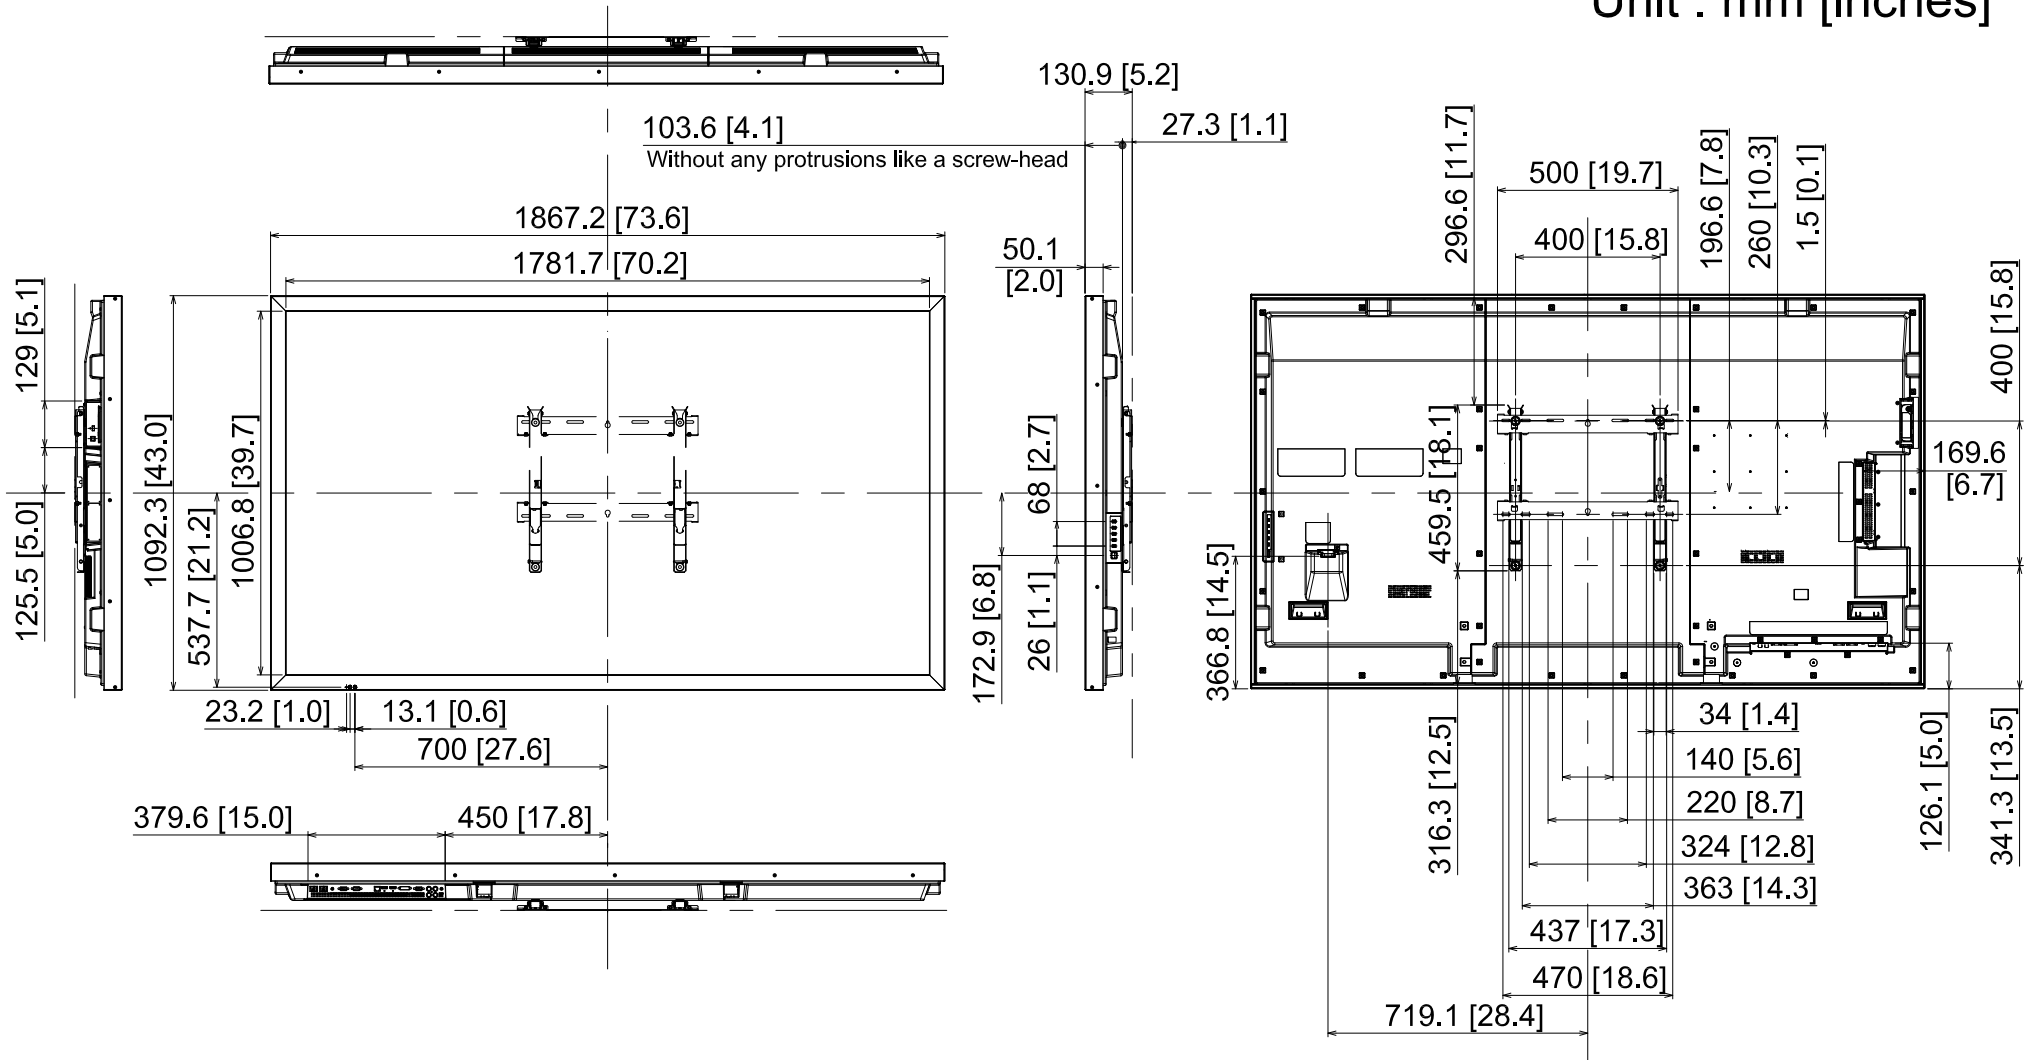

80-inch Multi Touch Screen LED Display with Wall-hanging bracket

TH-80LFB70 + TY-WK70PV50

13-MARCH-2014

Unit : mm [inches]

Design and specifications subject to change without notice.

© Panasonic Corporation 2014