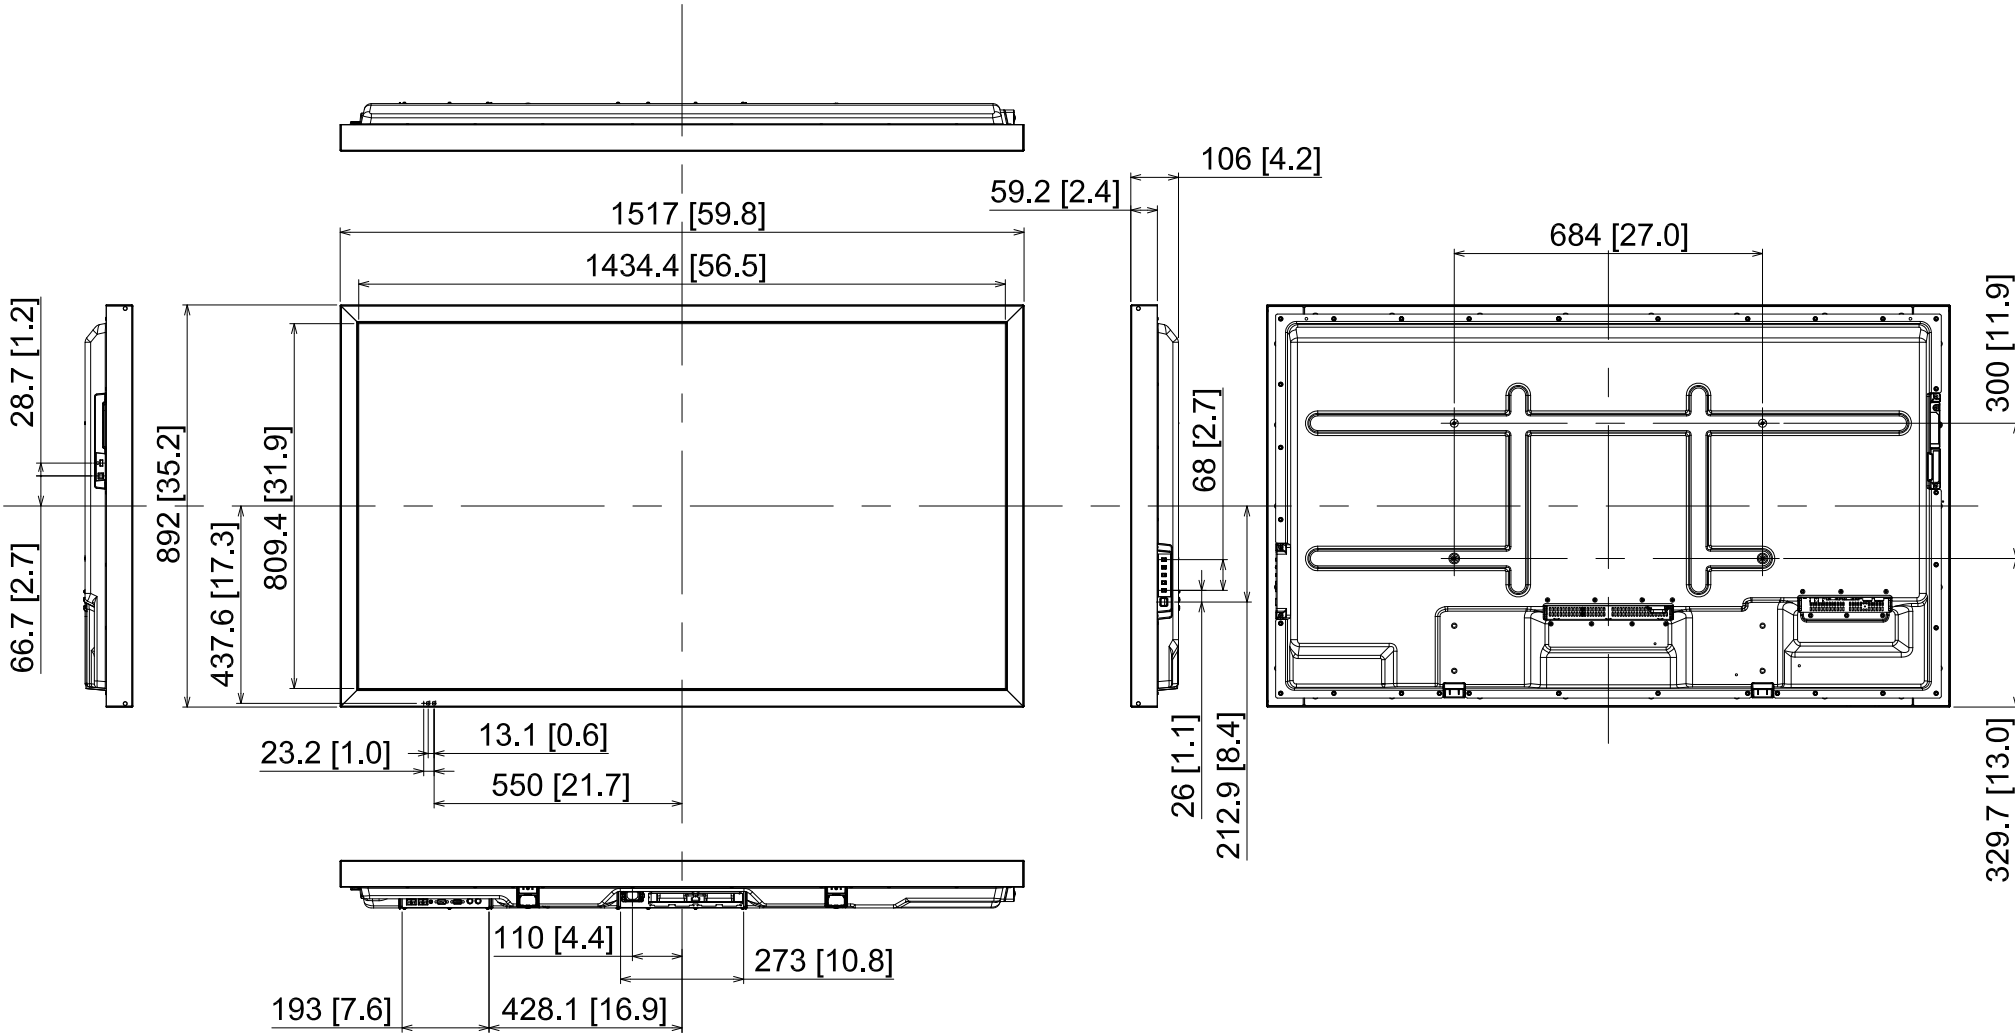

# 65-inch Multi Touch Screen LED Display TH-65LFB70

5-MARCH-2014

Unit : mm [inches]

Design and specifications subject to change without notice.