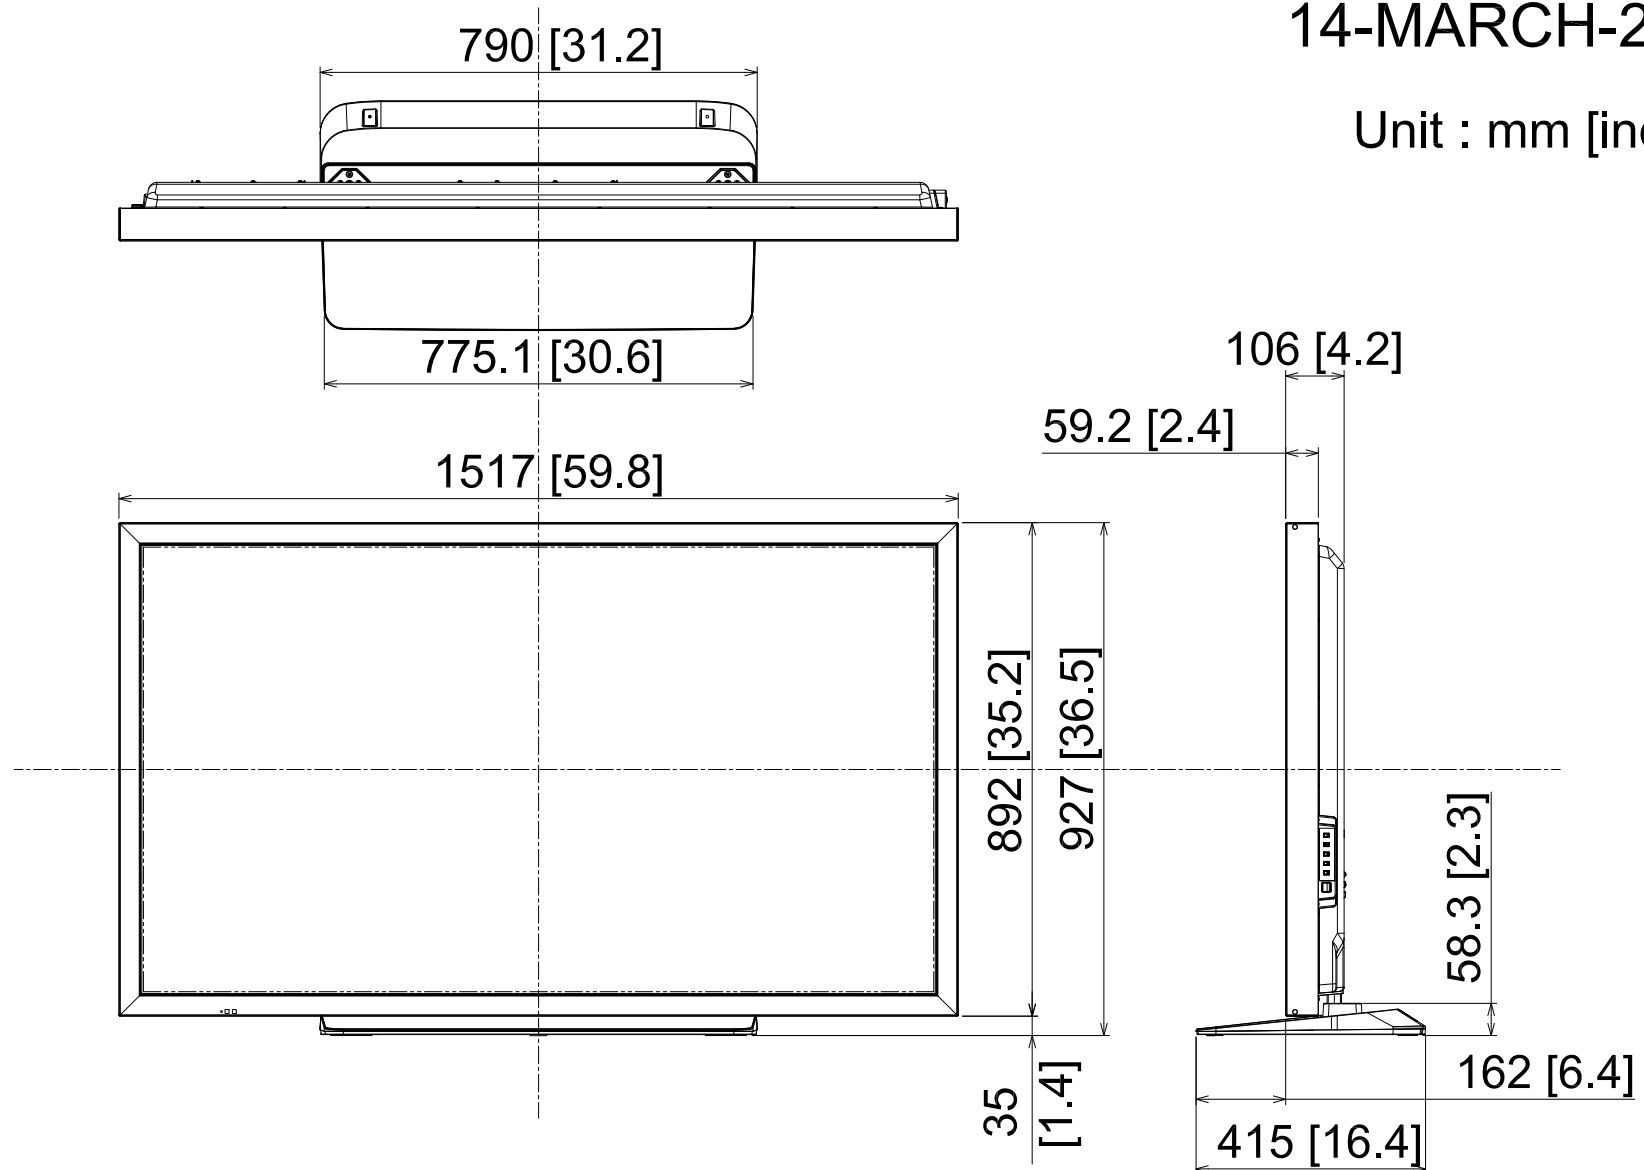

# 65-inch Multi Touch Screen LED Display with Pedestal TH-65LFB70+TY-ST65P20

14-MARCH-2014

Unit : mm [inches]

Design and specifications subject to change without notice.

© Panasonic Corporation 2014