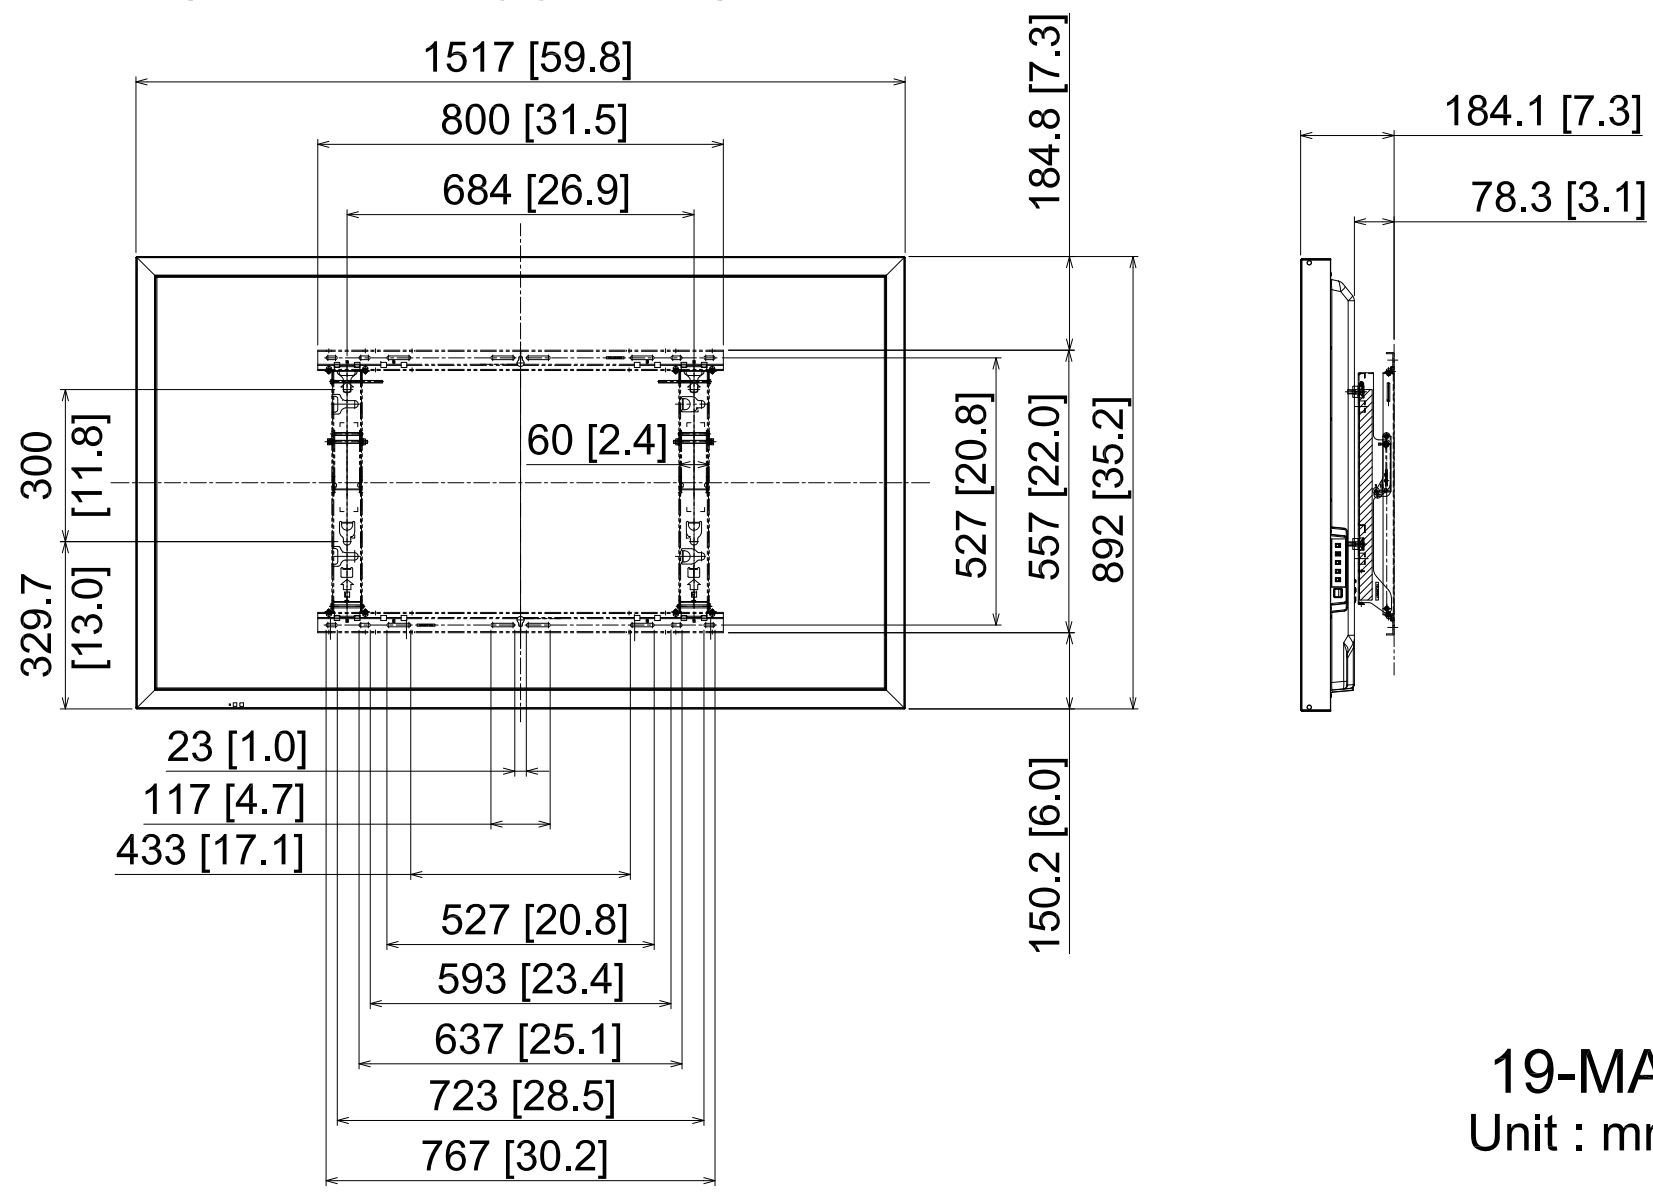

65-inch Multi Touch Screen Display with Wall-hanging bracket

TH-65LFB70+TY-WK65PR20*

19-MAY-2015
Unit : mm [inches]

*When used with the LFB70/LFC70 Series, only vertical mounting is supported.