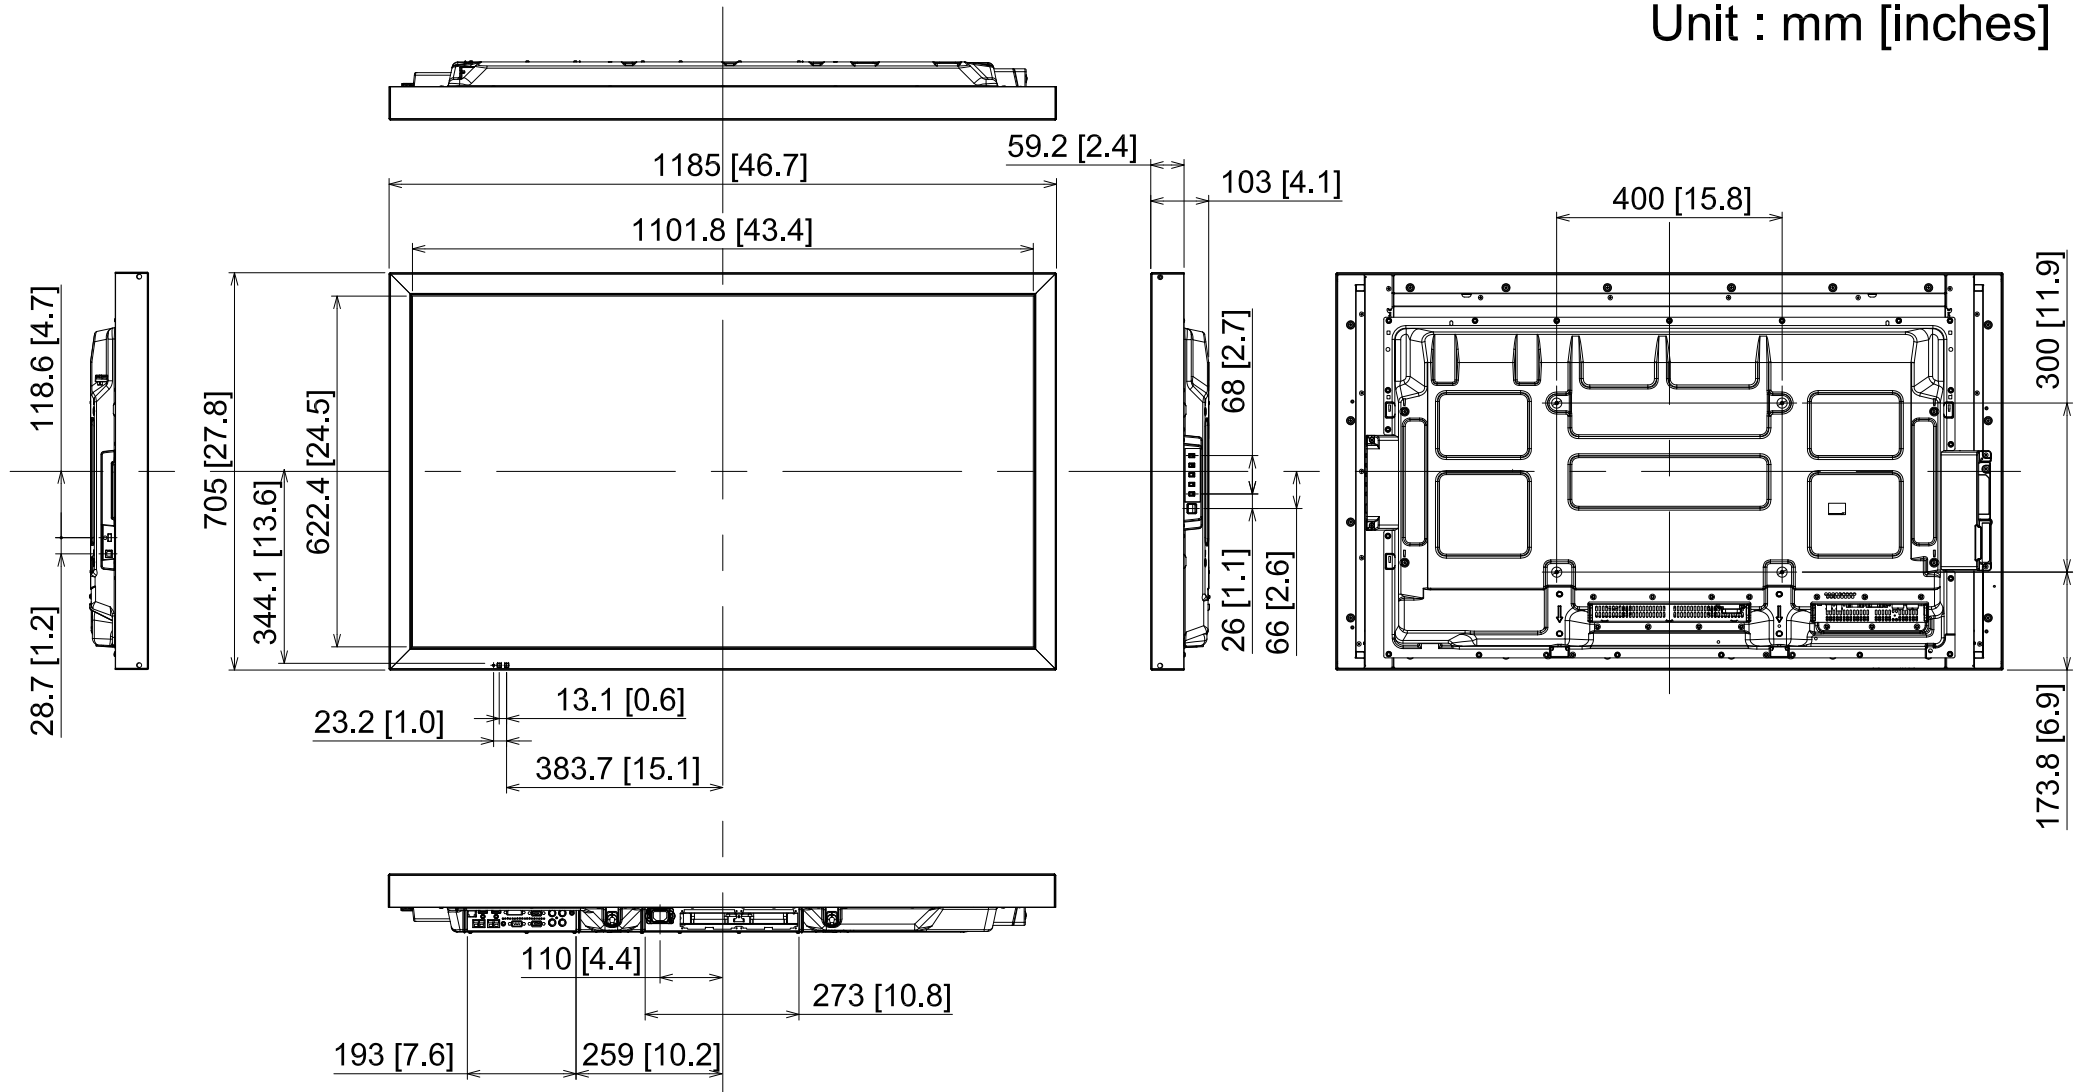

50-inch Multi Touch Screen LED Display TH-50LFB70

5-MARCH-2014

Unit : mm [inches]

Design and specifications subject to change without notice.