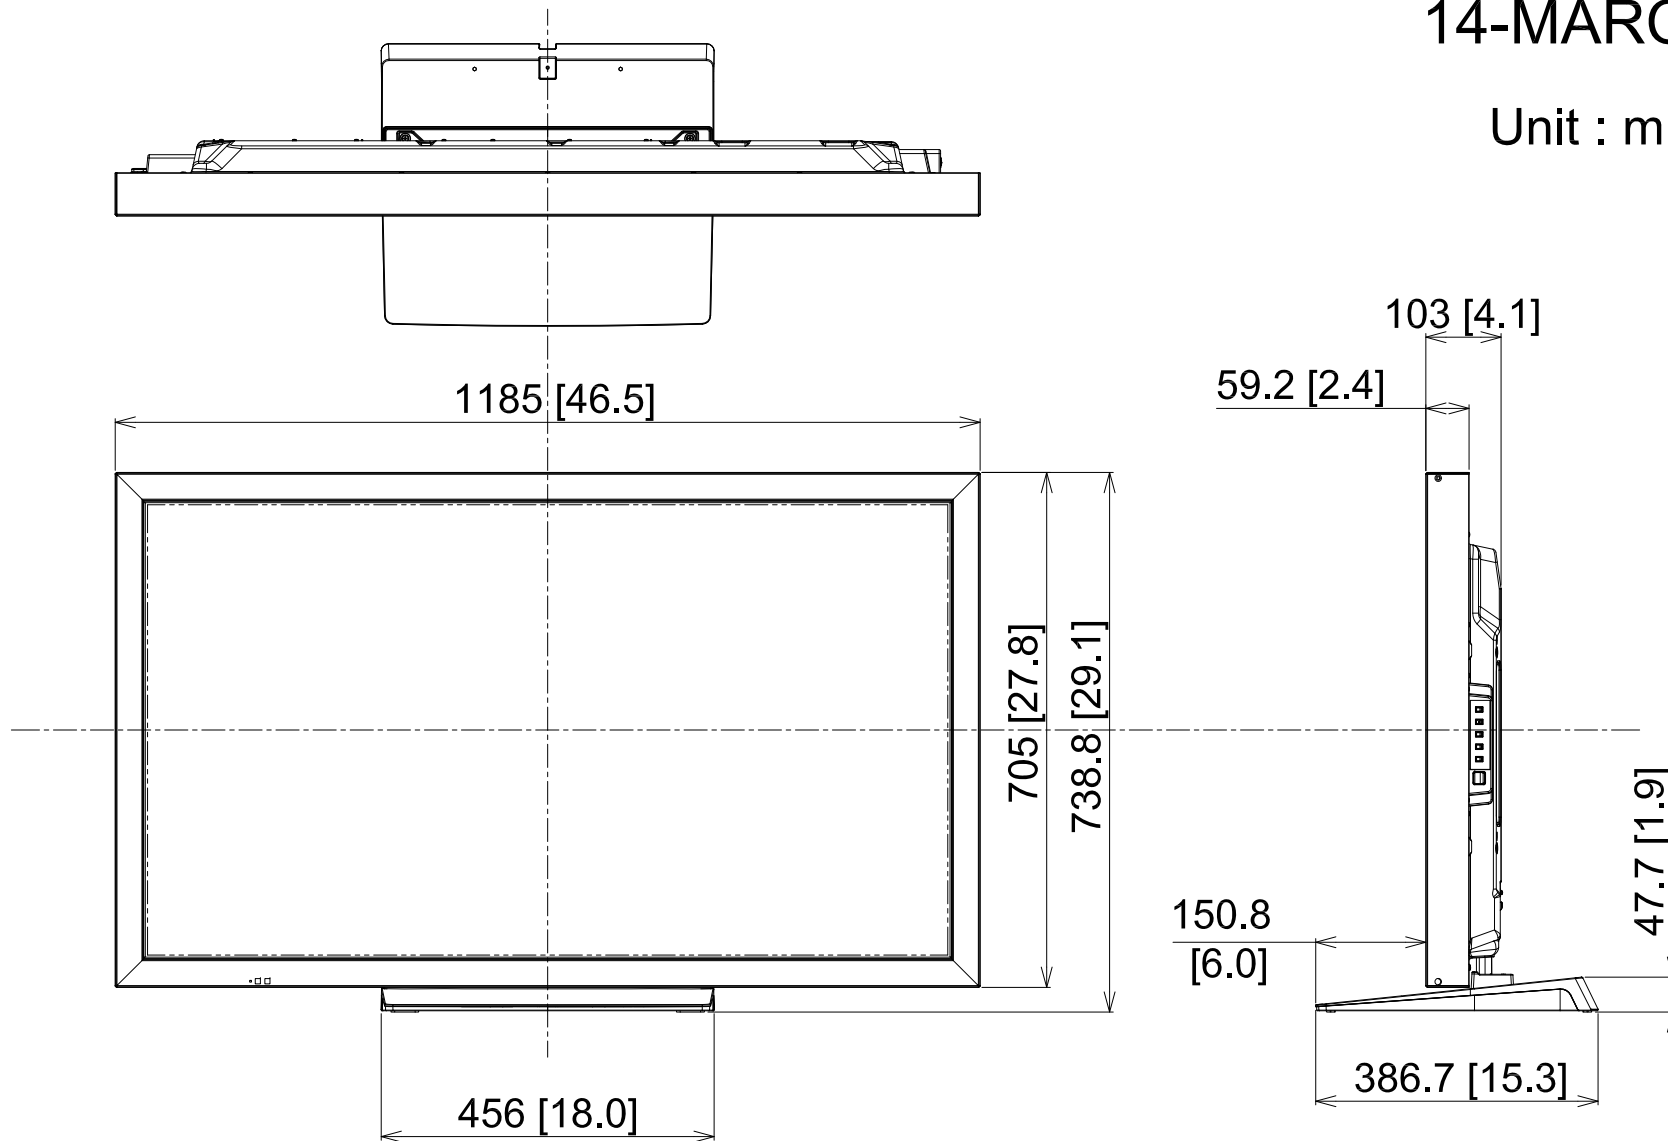

50-inch Multi Touch Screen LED Display with Pedestal TH-50LFB70+TY-ST42P50

14-MARCH-2014

Unit : mm [inches]

Design and specifications subject to change without notice.

© Panasonic Corporation 2014