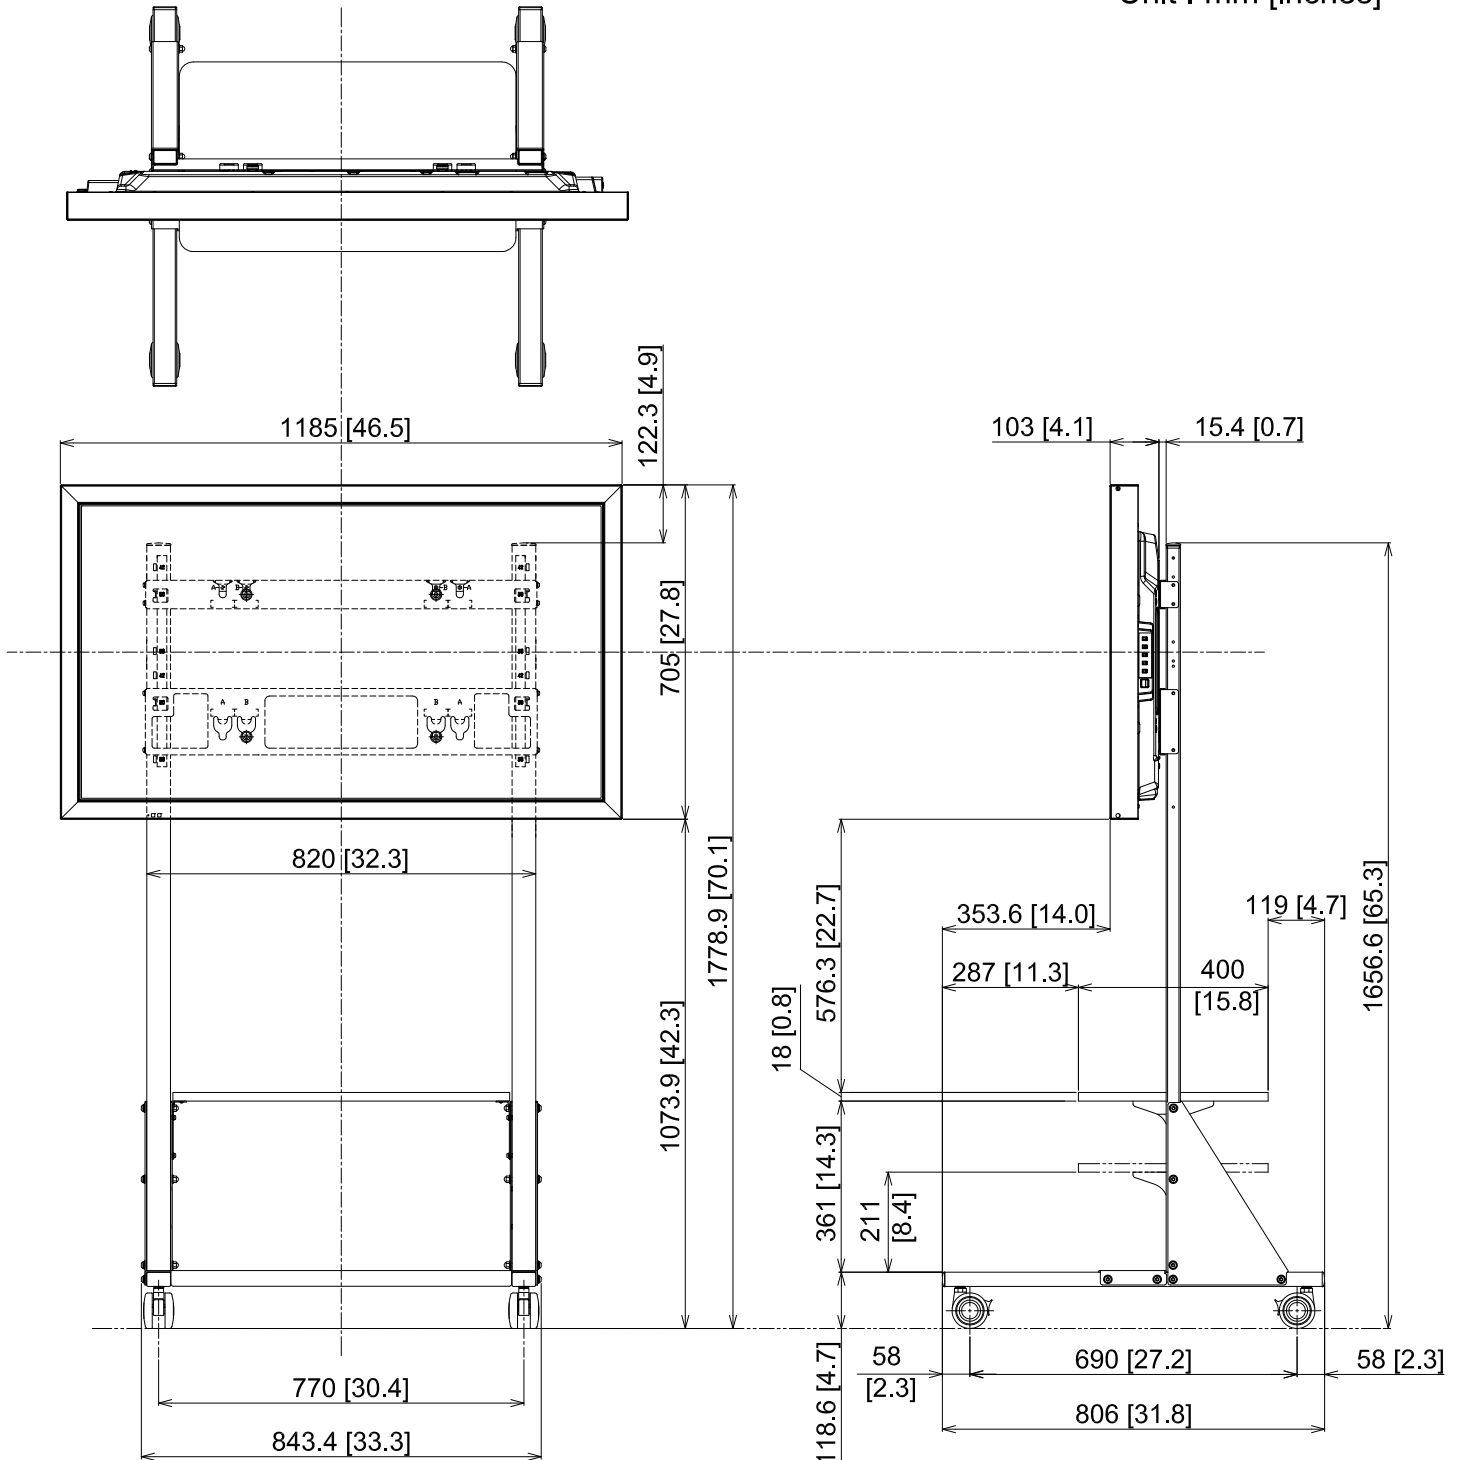

50-inch Multi Touch Screen LED Display with Mobile Stand TH-50LFB70+TY-ST58PF20

14-MARCH-2014

Unit : mm [inches]

Design and specifications subject to change without notice.

© Panasonic Corporation 2014