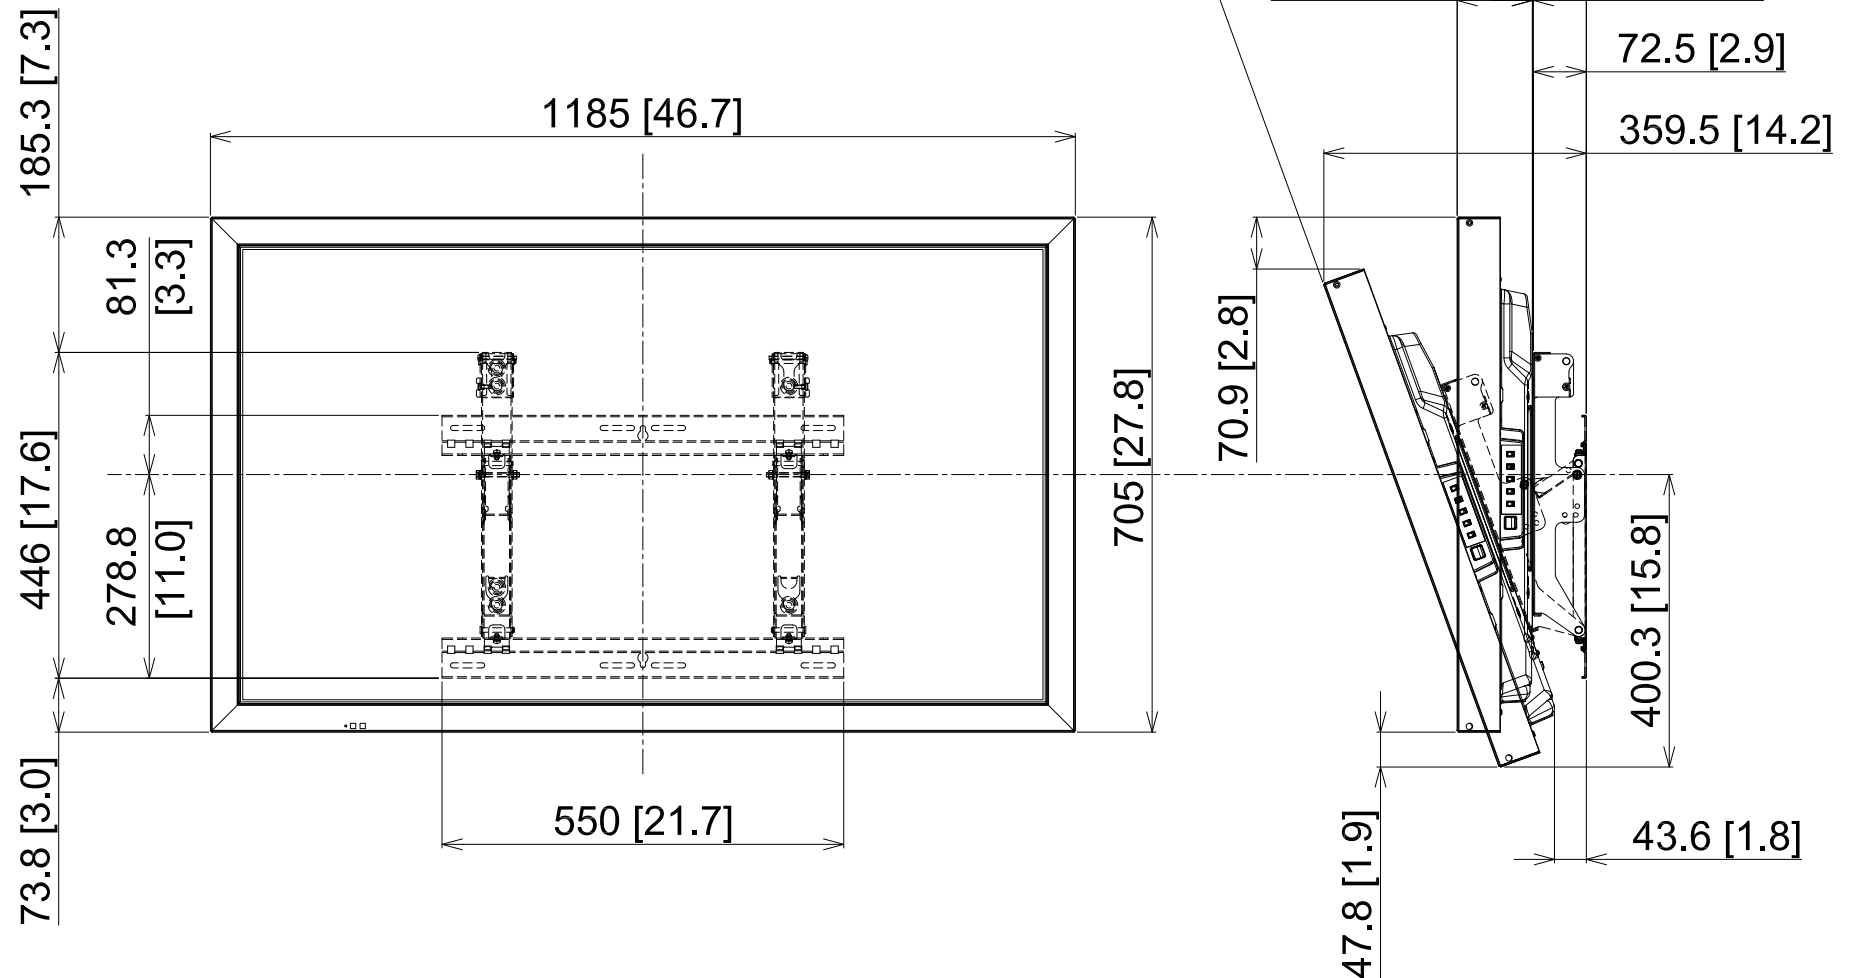

50-inch Multi Touch Screen LED Display with Wall-hanging bracket (Angled)

TH-50LFB70+TY-WK42PR20

14-MARCH-2014

Unit : mm [inches]

Design and specifications subject to change without notice.