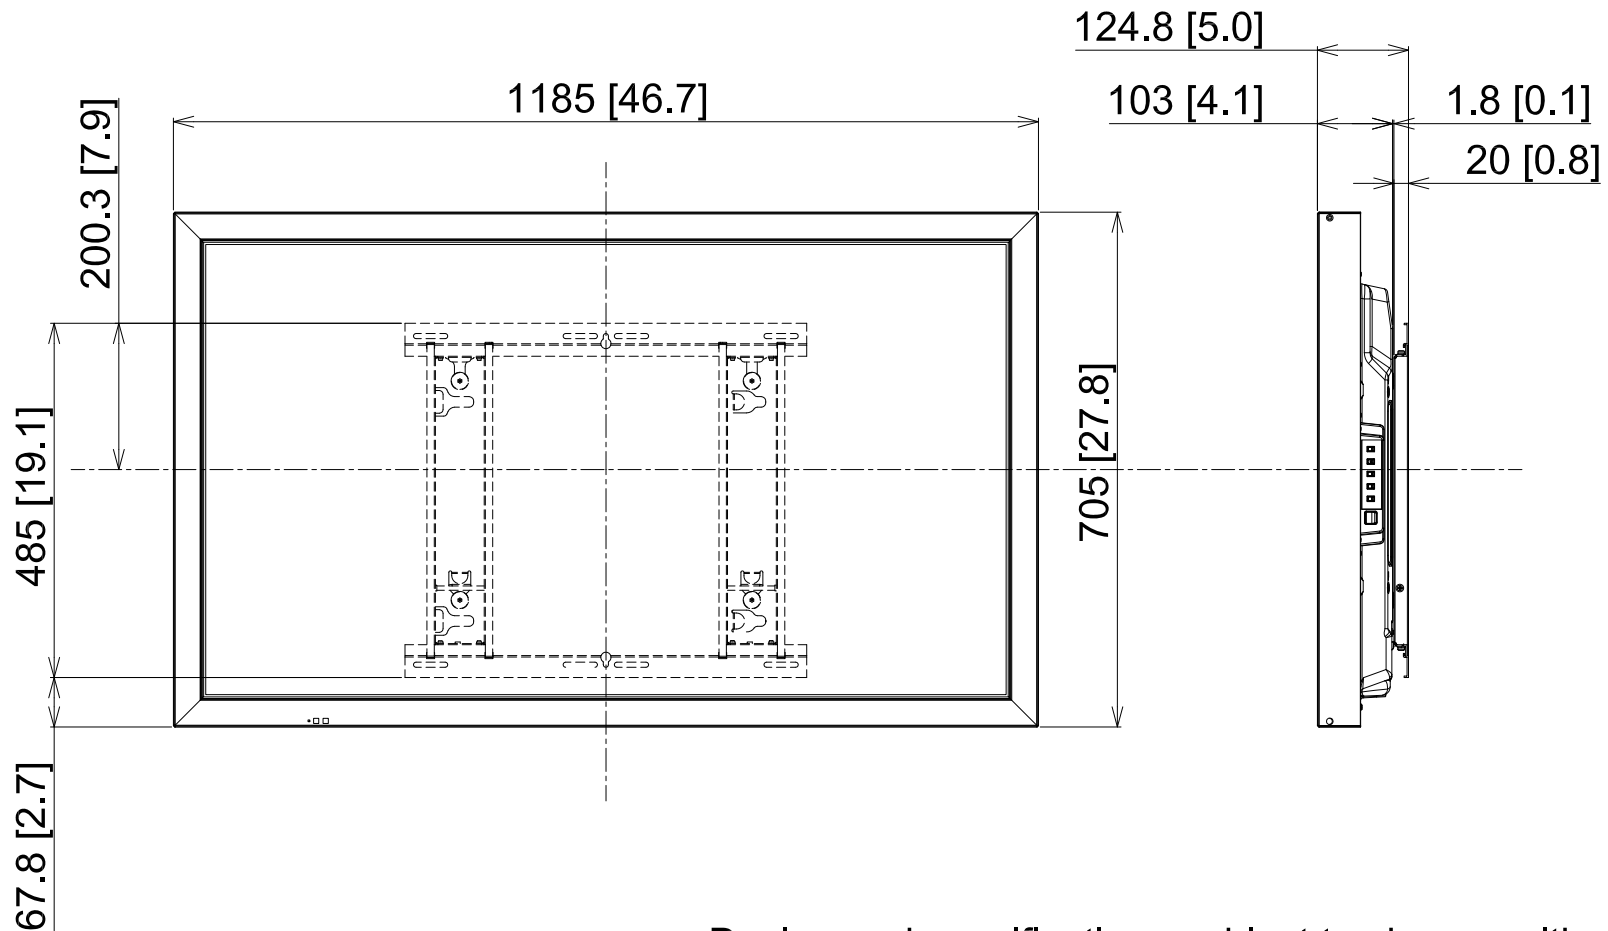

50-inch Multi Touch Screen LED Display with Wall-hanging bracket

TH-50LFB70+TY-WK42PV20

14-MARCH-2014

Unit : mm [inches]

Design and specifications subject to change without notice.