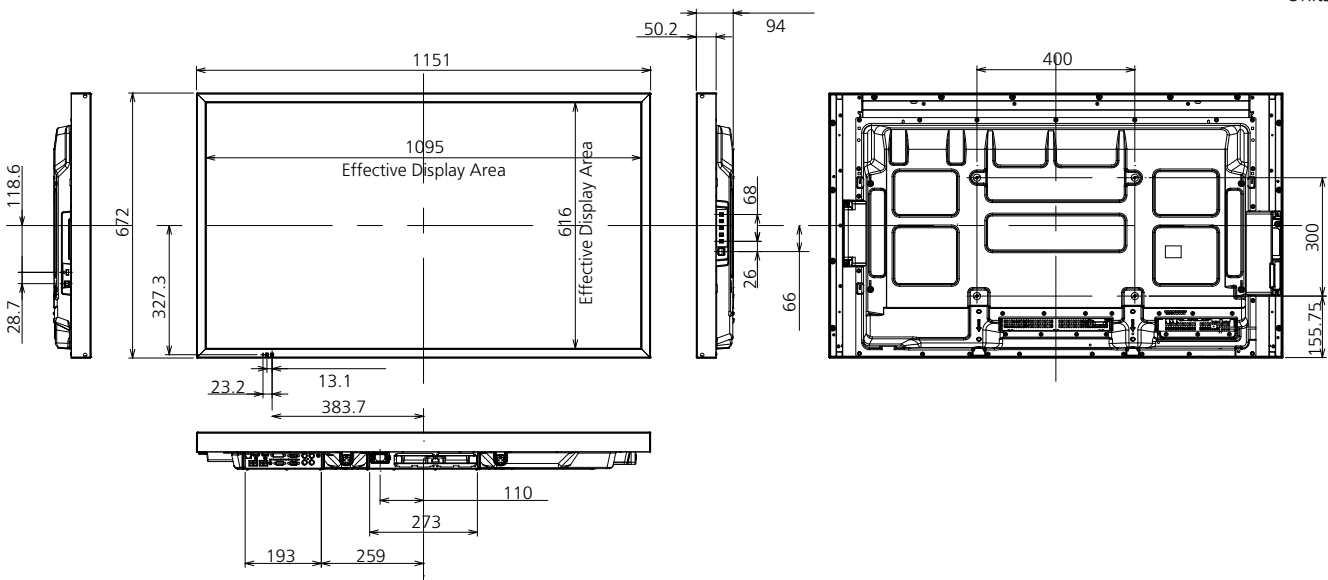

STANDARD (CERTIFICATIONS)

SAFETY REGULATIONS	EN60065, IEC60065, GOST
RADIATION REGULATIONS	EN55022 Class-B, EN55024, EN61000-3-2, EN61000-3-3

BUILT-IN WIRELESS LAN FUNCTION

Standard	2.4 GHz: IEEE802.11b/g/n, 5.0 GHz: IEEE802.11a/n
Infrastructure Mode	WPA2-PSK (TKIP/AES), WPA-PSK (TKIP/AES), WEP (64-bit/128-bit), WPA-EAP/WPA2-EAP (PEAP [MS-CHAPv2/GTC]/EAP-FAST [MS-CHAPv2/GTC]/EAP-TTLS [MD5/MS-CHAPv2], 128-bit/64-bit)

INCLUDED ACCESSORIES

- AC cord (2 m) - Remote Control Transmitter
- Batteries for the Remote Control Transmitter (R6 [UM3]) Size x 2)
- Software CD-ROM (Wireless Manager software/Operating Instruction) x 1
- Operating Instruction book

OPTIONAL ACCESSORIES

Mobile Stand	TY-ST50PB2
Wall-Hanging bracket (Angled)	TY-WK42PR20
Wall-Hanging bracket (Vertical)	TY-WK42PV20
Pedestal	TY-ST42P50
Ceiling-Hanging Bracket	TY-CE42PS20
Dual Video Terminal Board	TY-FB9BD
DVI-D Terminal Board	TY-FB11DD
Dual HDMI Terminal Board	TY-FB10HMD
HD-SDI Terminal Board	TY-FB9HD
HD-SDI Terminal Board with Audio	TY-FB10HD
Dual Link HD-SDI Terminal Board	TY-FB11DHD
Digital Interface Box	ET-YFB100G
Easy Wireless Stick	ET-UW100E

Cautions: This drawing is not a scale
Units : mm

DIMENSIONS