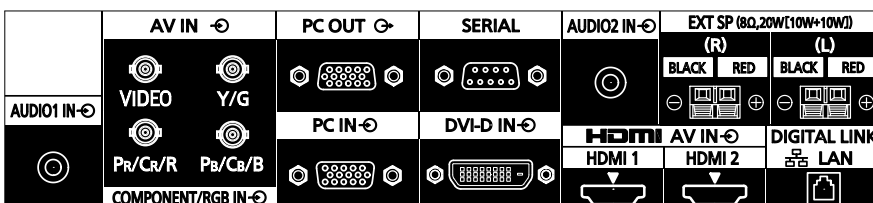

CONNECTION TERMINAL

SIDE

BACK