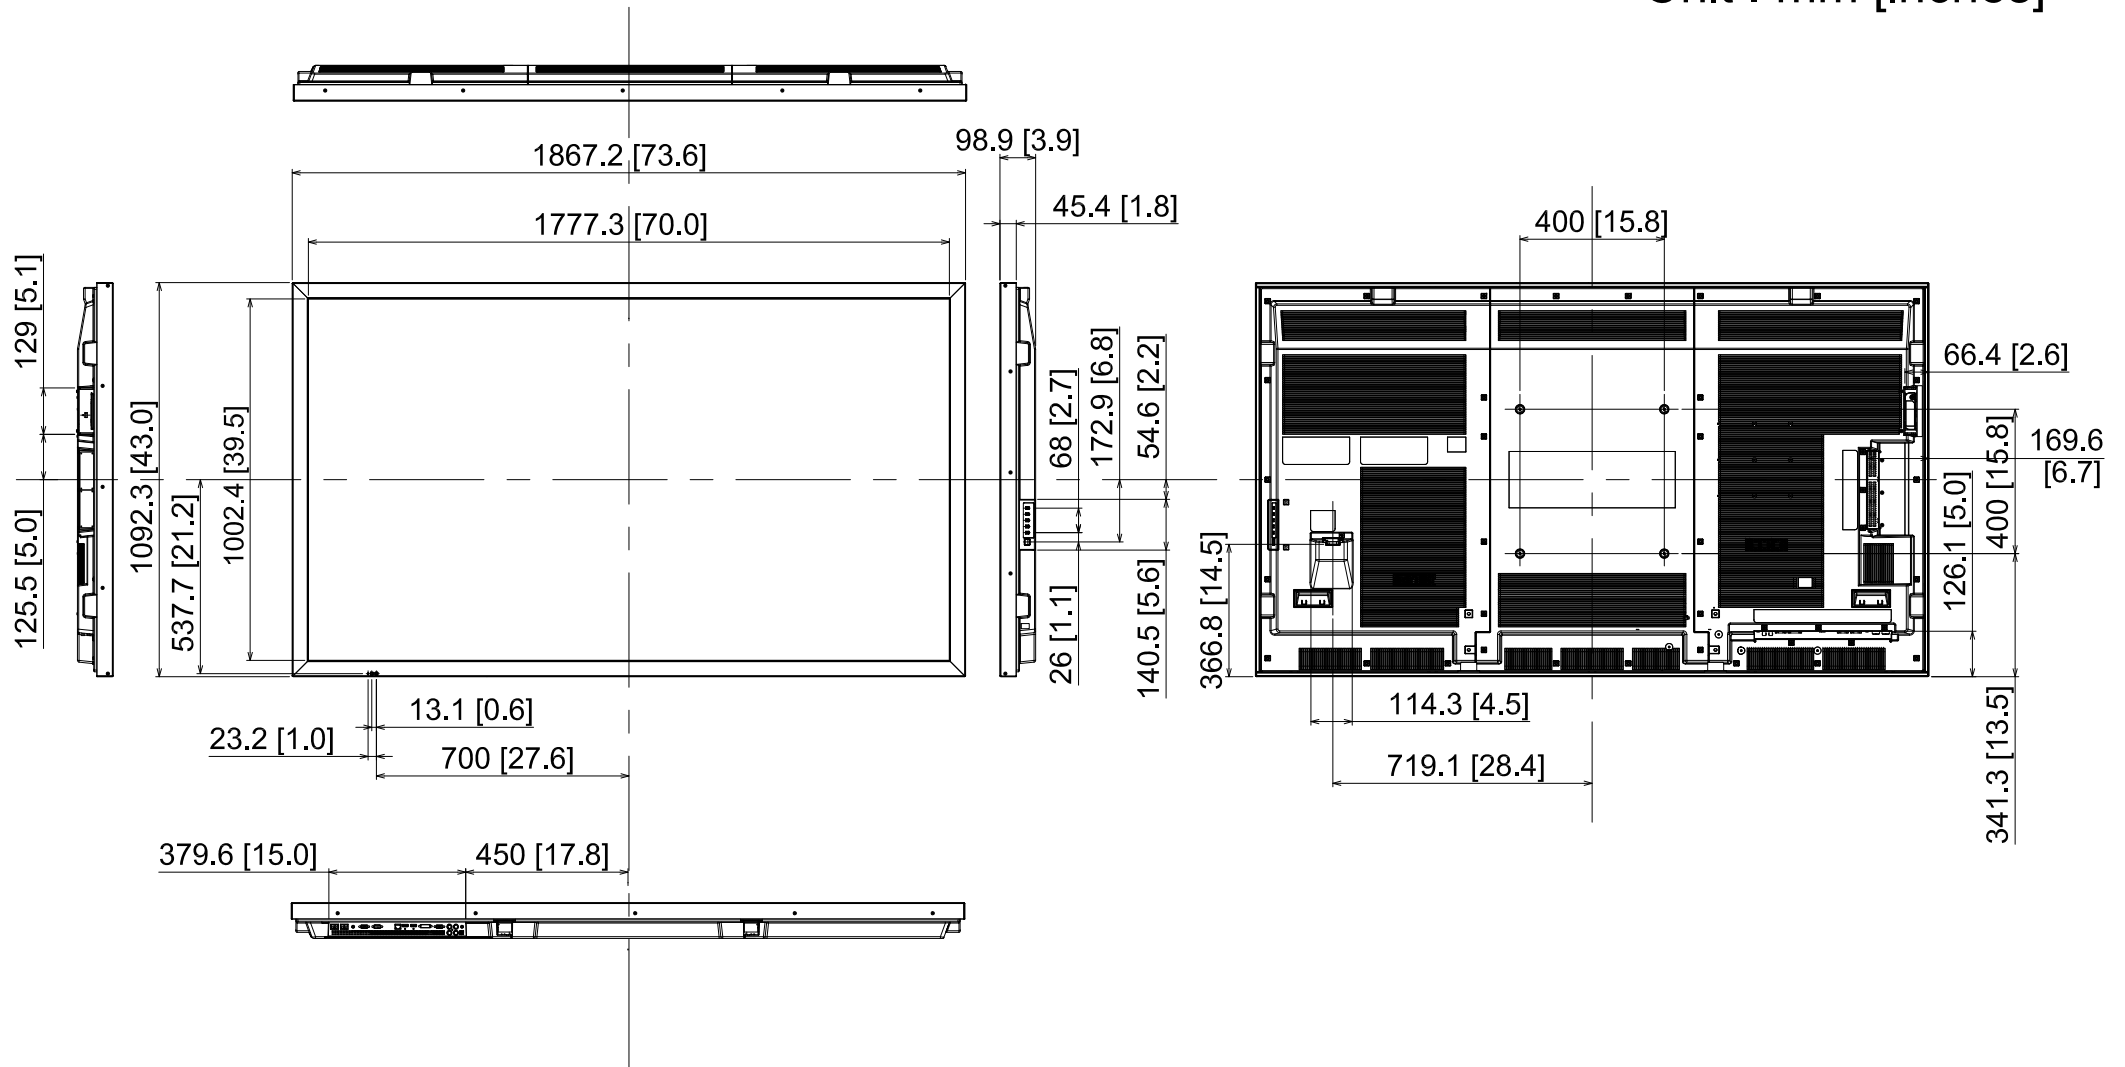

80-inch Network LED Display TH-80LFC70

5-MARCH-2014

Unit : mm [inches]

Design and specifications subject to change without notice.

© Panasonic Corporation 2014