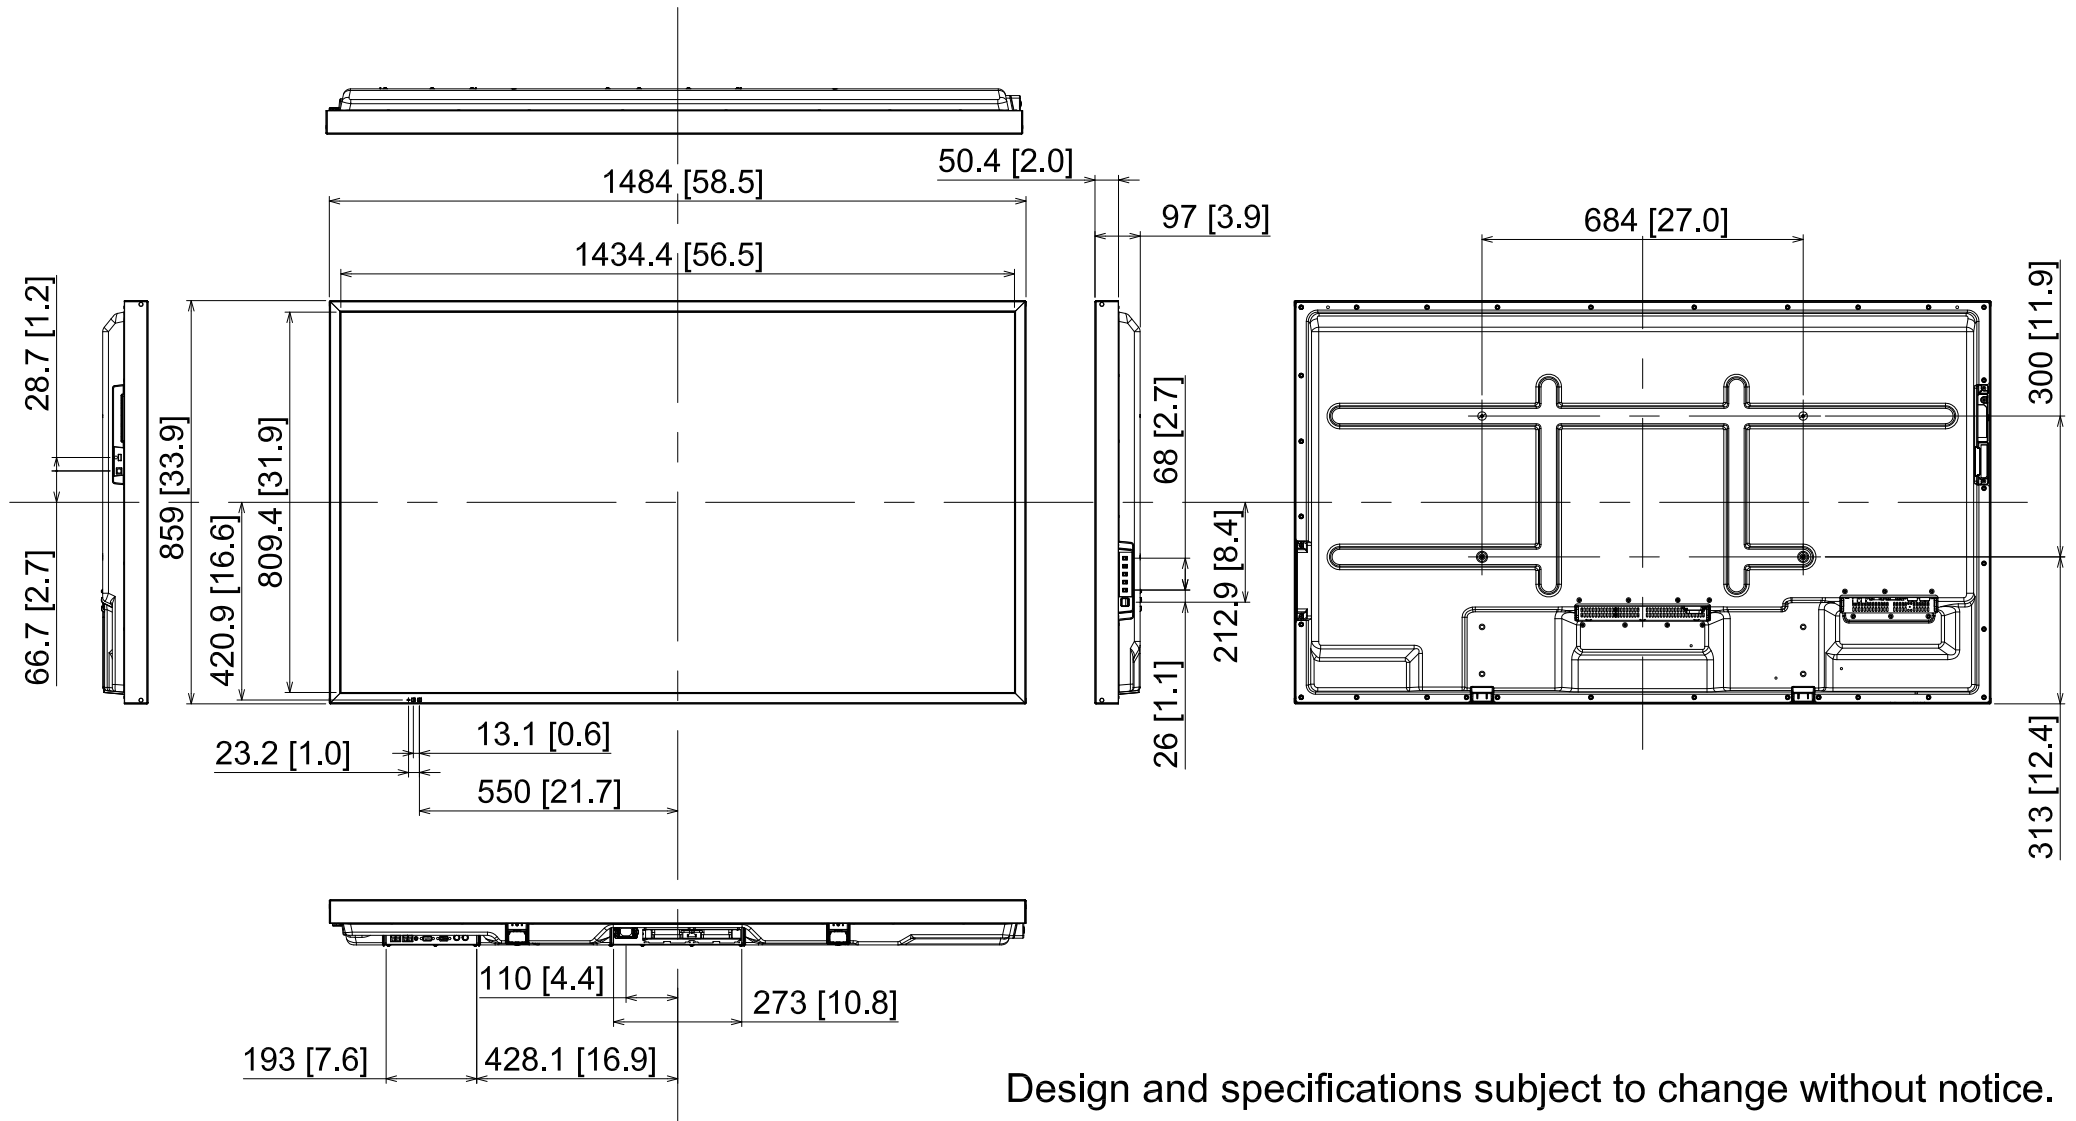

# 65-inch Network LED Display TH-65LFC70

5-MARCH-2014

Unit : mm [inches]

Design and specifications subject to change without notice.