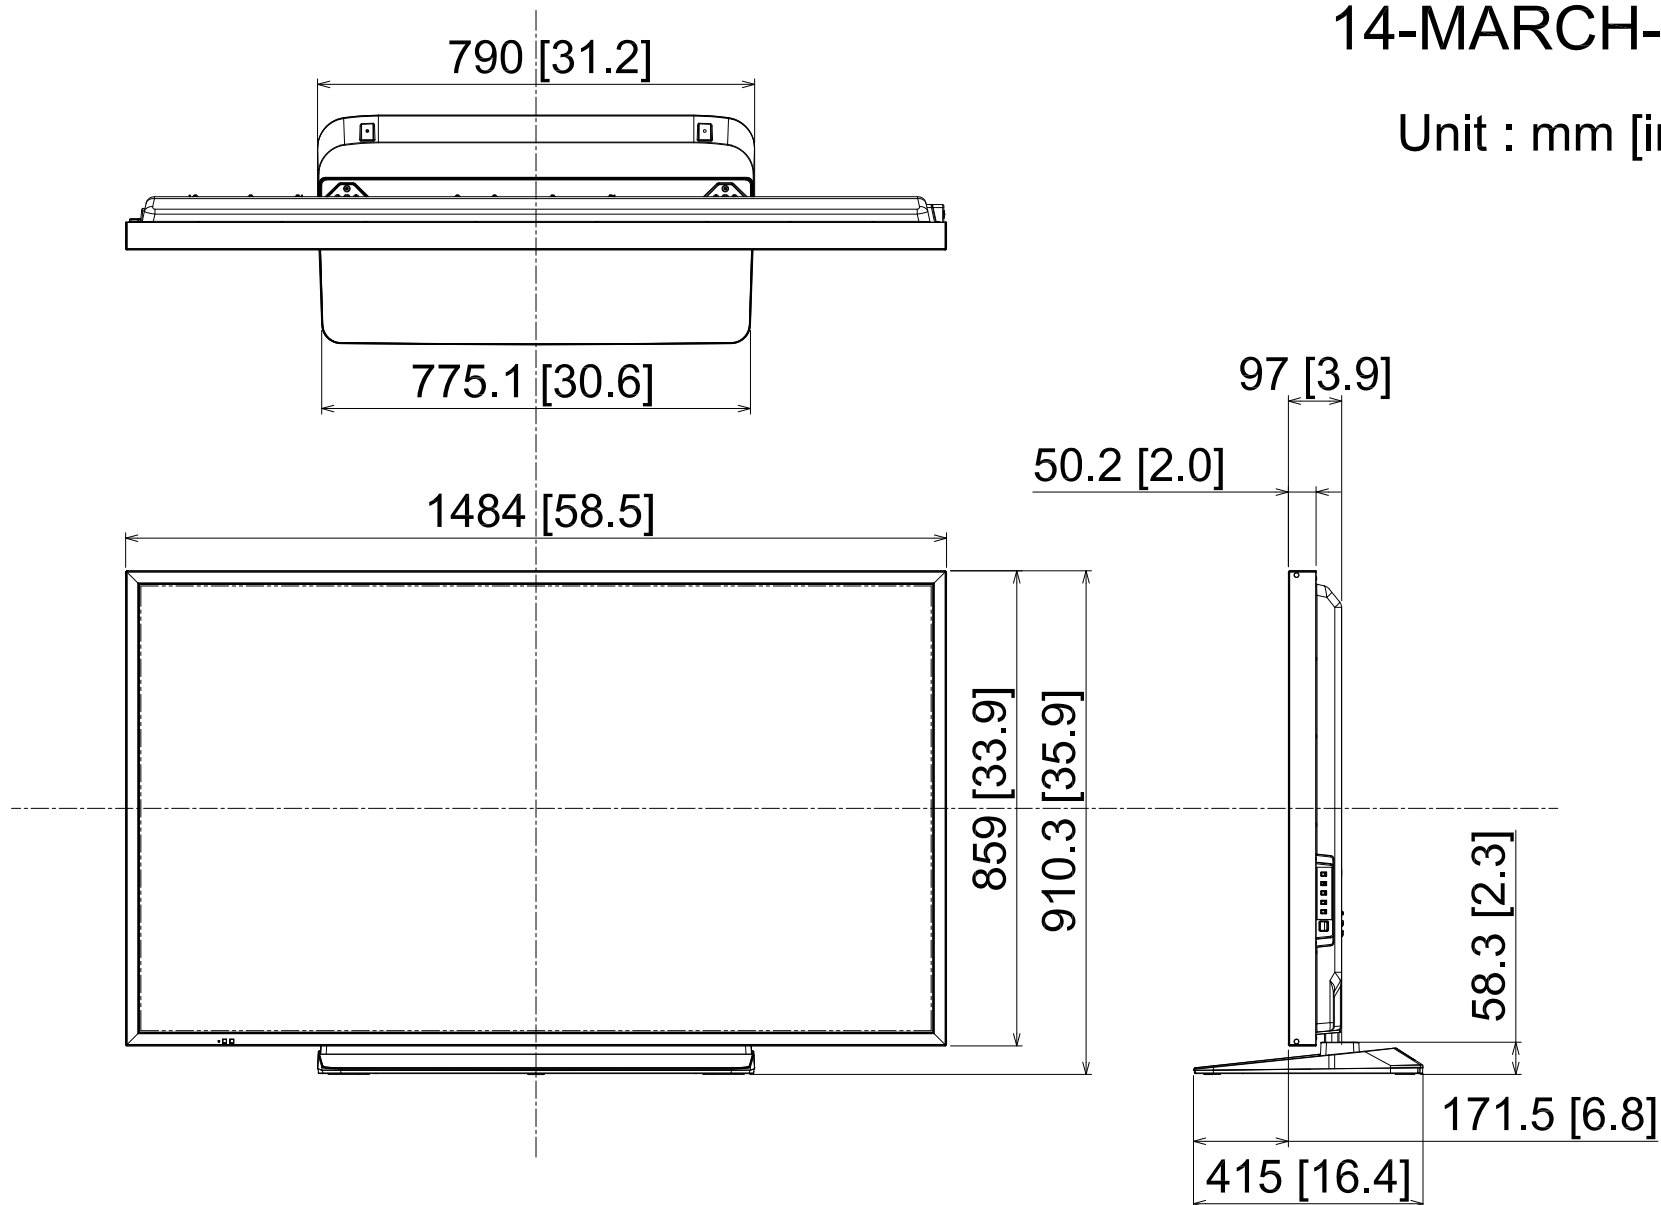

# 65-inch Network LED Display with Pedestal TH-65LFC70+TY-ST65P20

14-MARCH-2014

Unit : mm [inches]

Design and specifications subject to change without notice.

© Panasonic Corporation 2014