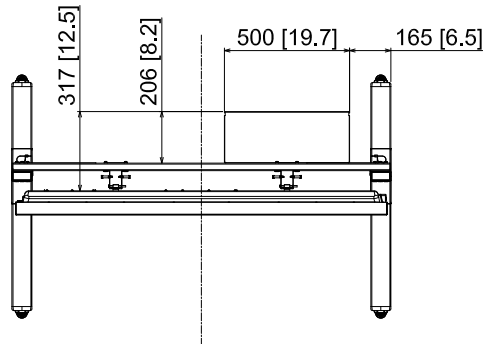

65-inch Network LED Display with Mobile Stand

TH-65LFC70 + TY-ST65PB2

24-MARCH-2014

	①	②	③	④	
Mounting bracket Screw holes Mark	E	2005 [79.0]	1594 [62.8]	1164 [45.9]	2023 [79.7]
	D	1895 [74.7]	1484 [58.5]	1054 [41.5]	1913 [75.4]
	C	1785 [70.3]	1374 [54.1]	944 [37.2]	1803 [71.0]
	B	1675 [66.0]	1264 [49.8]	834 [32.9]	1693 [66.7]
	A	1565 [61.7]	1154 [45.5]	724 [28.6]	1583 [62.4]

Unit : mm [inches]

Design and specifications subject to change without notice.

© Panasonic Corporation 2014