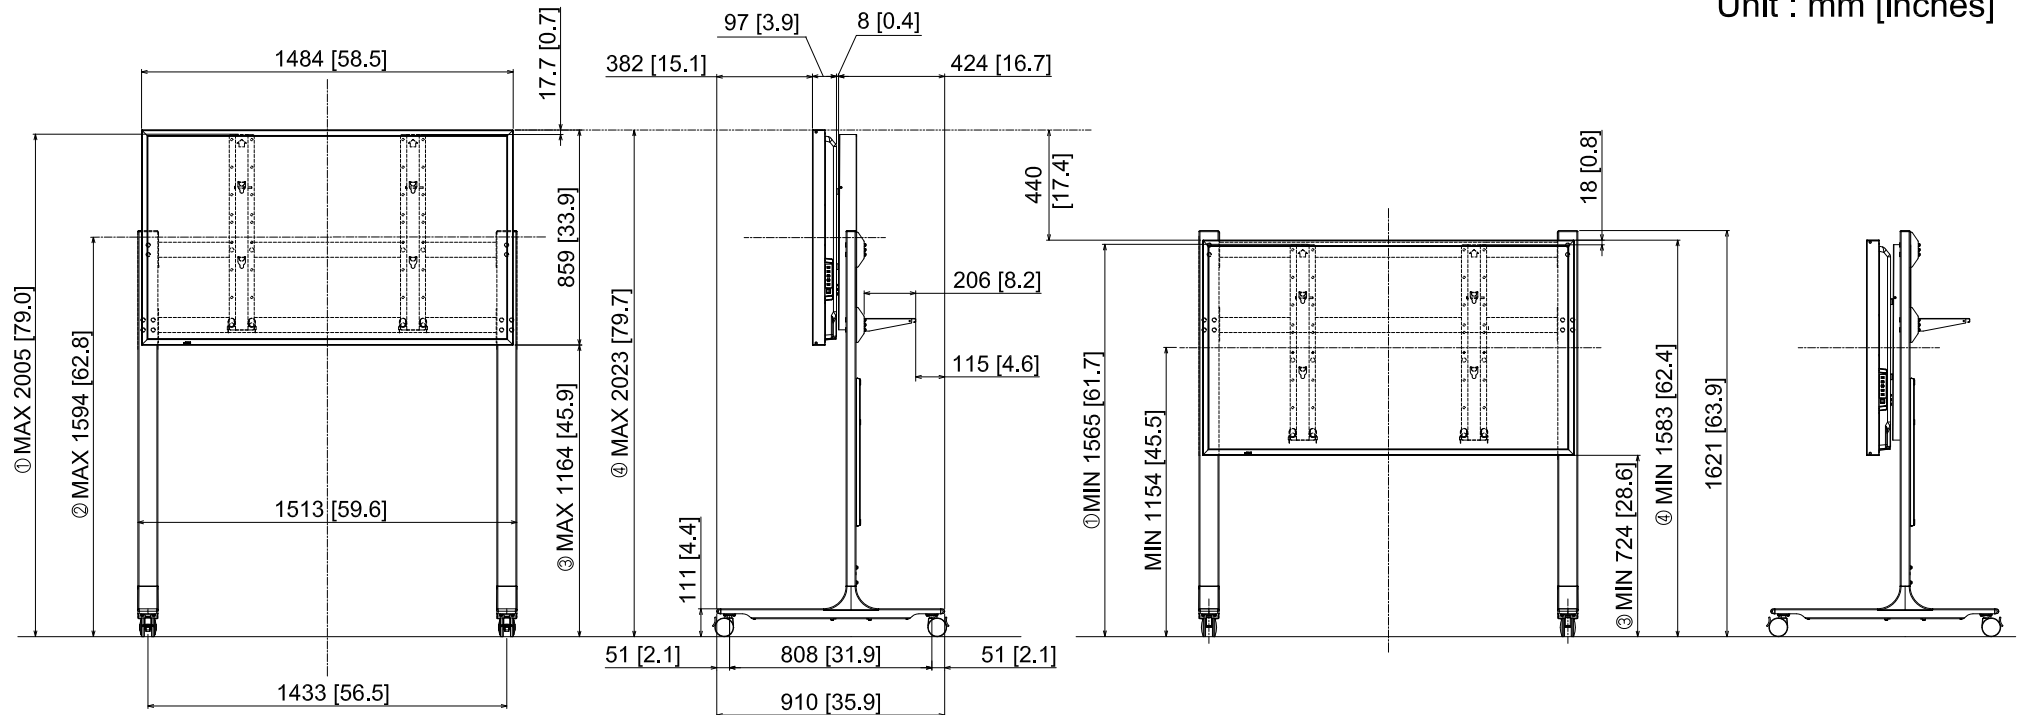

65-inch Network LED Display with Mobile Stand

TH-65LFC70 + TY-ST65PB2

24-MARCH-2014

	①	②	③	④	
Mounting bracket Screw holes Mark	E	2005 [79.0]	1594 [62.8]	1164 [45.9]	2023 [79.7]
	D	1895 [74.7]	1484 [58.5]	1054 [41.5]	1913 [75.4]
	C	1785 [70.3]	1374 [54.1]	944 [37.2]	1803 [71.0]
	B	1675 [66.0]	1264 [49.8]	834 [32.9]	1693 [66.7]
	A	1565 [61.7]	1154 [45.5]	724 [28.6]	1583 [62.4]

Unit : mm [inches]

Design and specifications subject to change without notice.

© Panasonic Corporation 2014