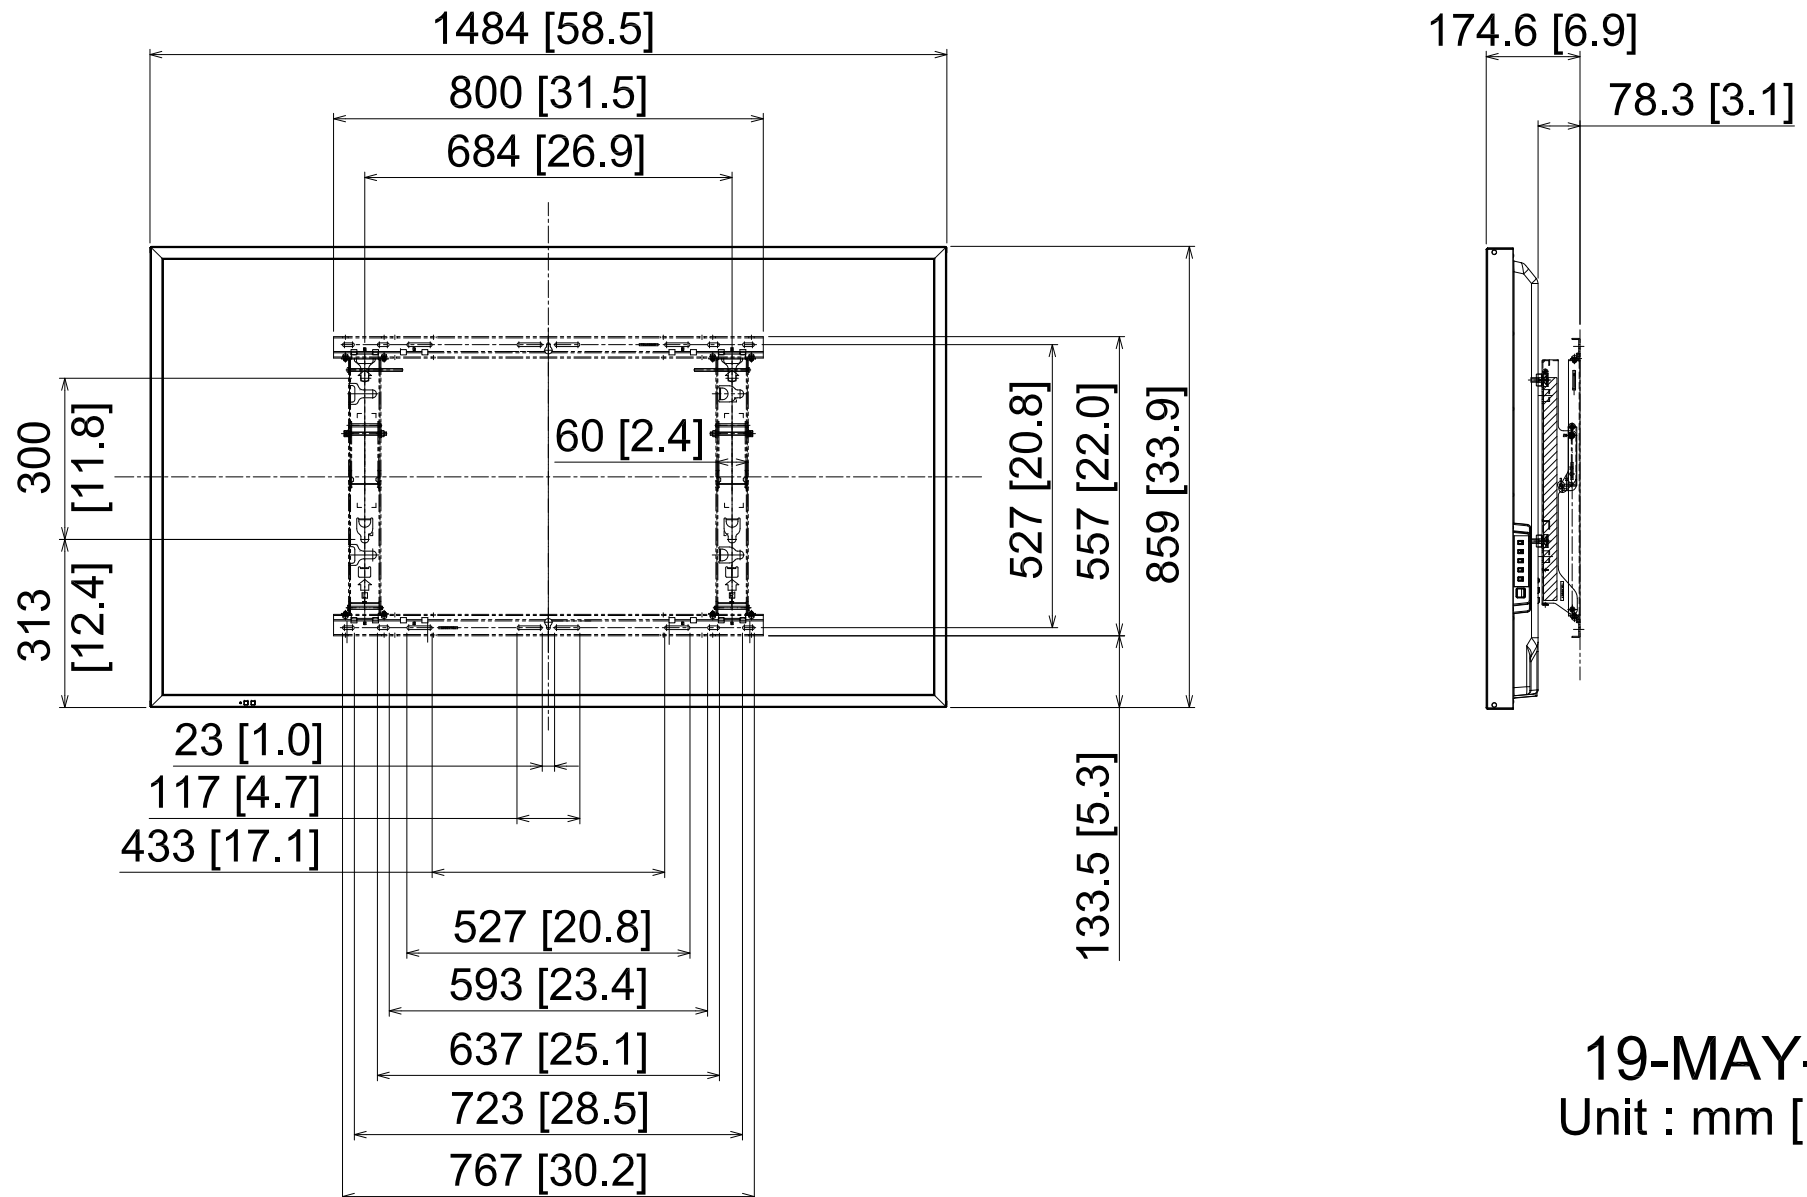

65-inch Network Display with Wall-hanging bracket

TH-65LFC70+TY-WK65PR20*

19-MAY-2015
Unit : mm [inches]

*When used with the LFB70/LFC70 Series, only vertical mounting is supported.

Design and specifications subject to change without notice.