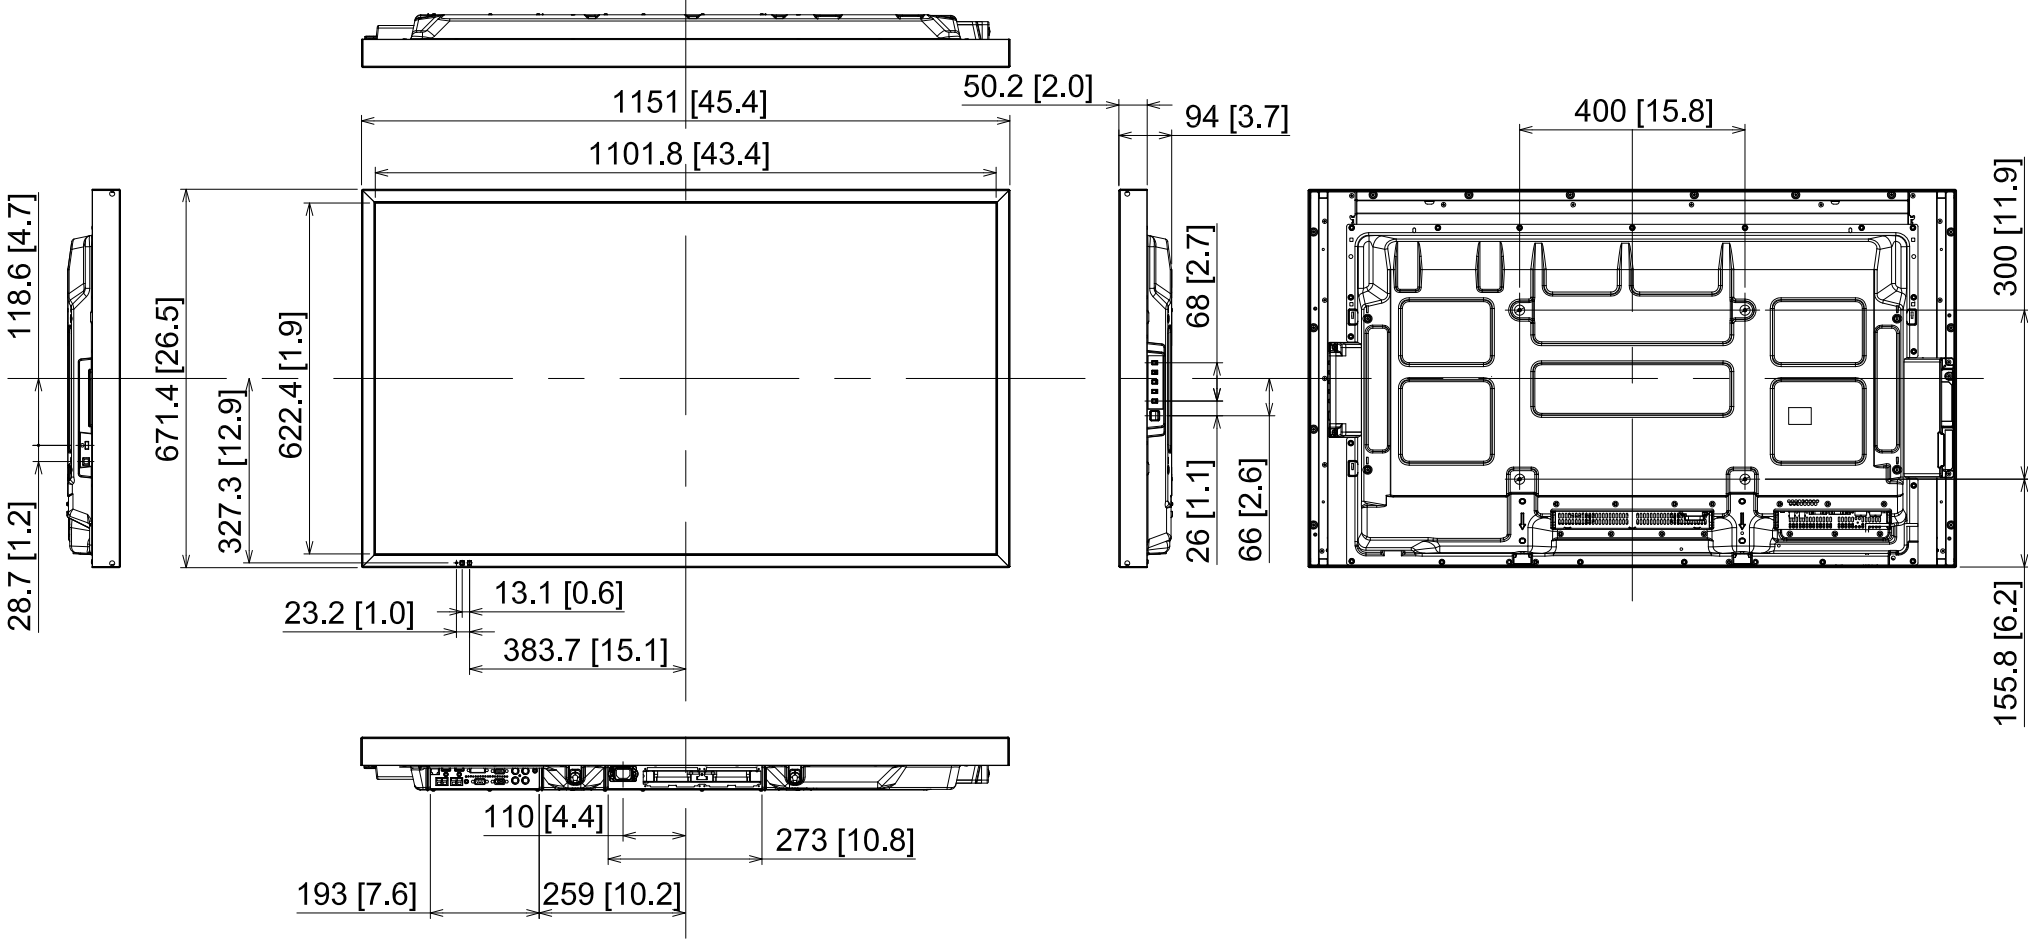

50-inch Network LED Display

TH-50LFC70

5-MARCH-2014

Unit : mm [inches]

Design and specifications subject to change without notice.