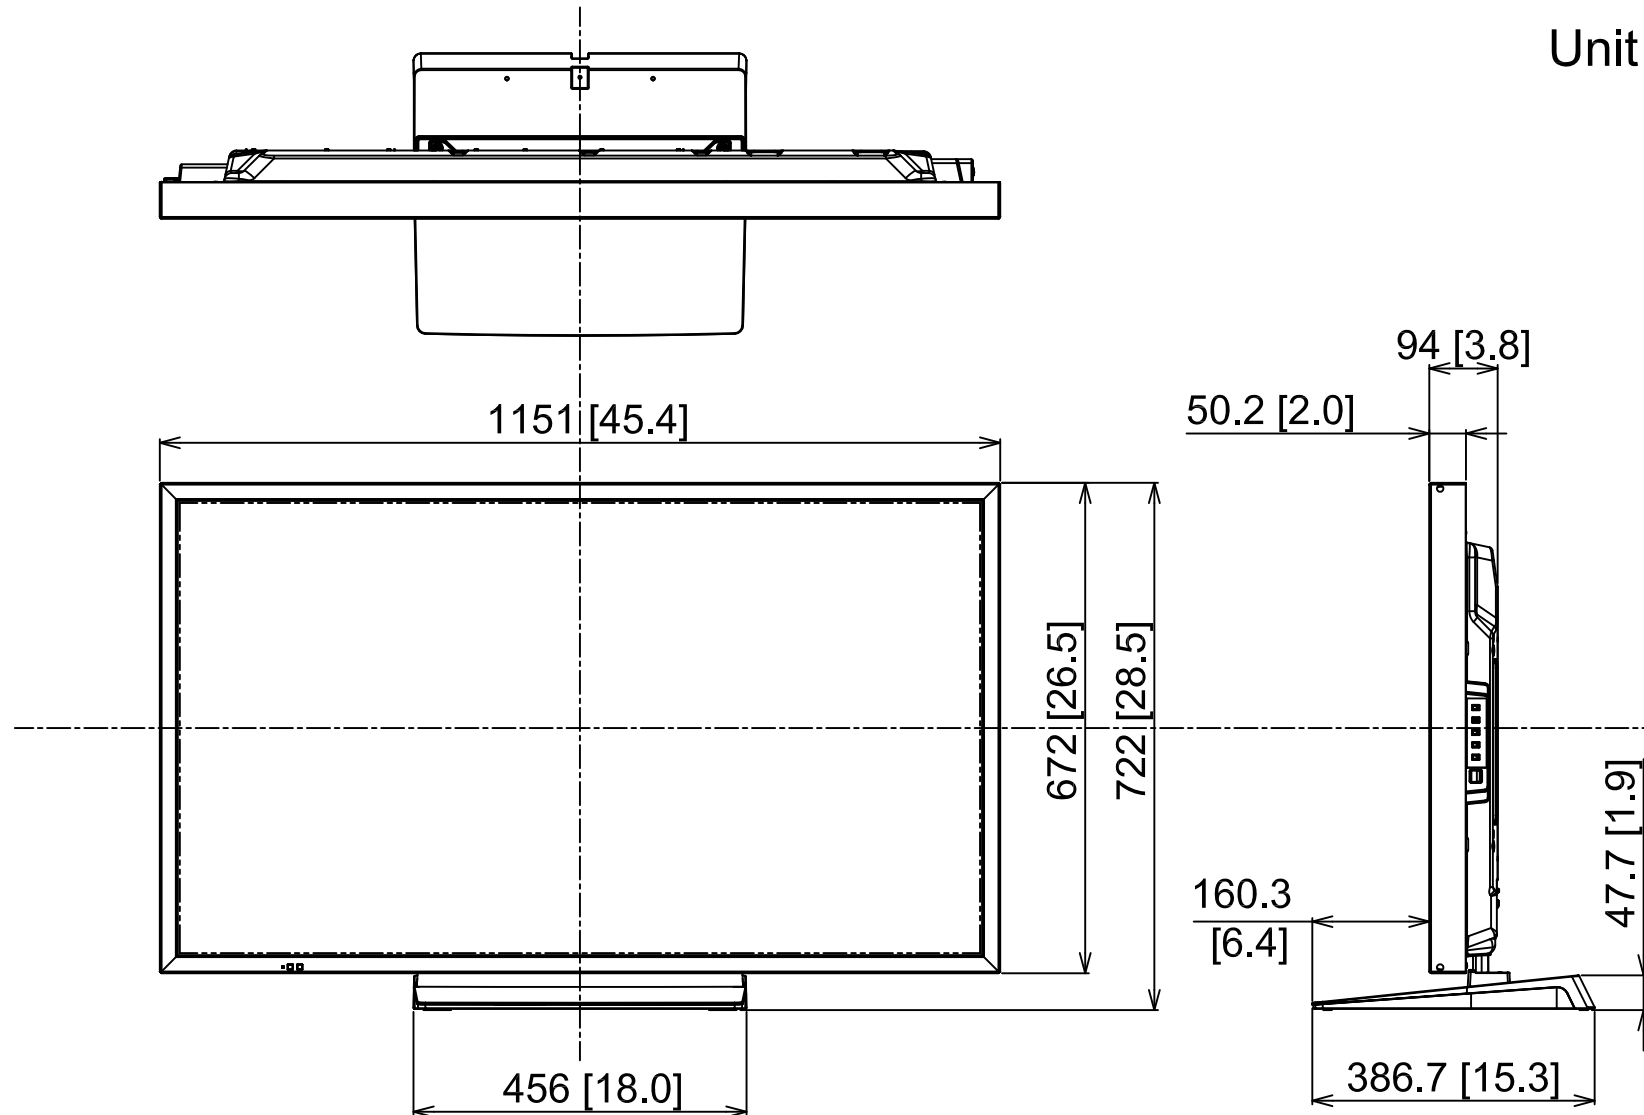

50-inch Network LED Display with Pedestal TH-50LFC70+TY-ST42P50

14-MARCH-2014

Unit : mm [inches]

Design and specifications subject to change without notice.

© Panasonic Corporation 2014