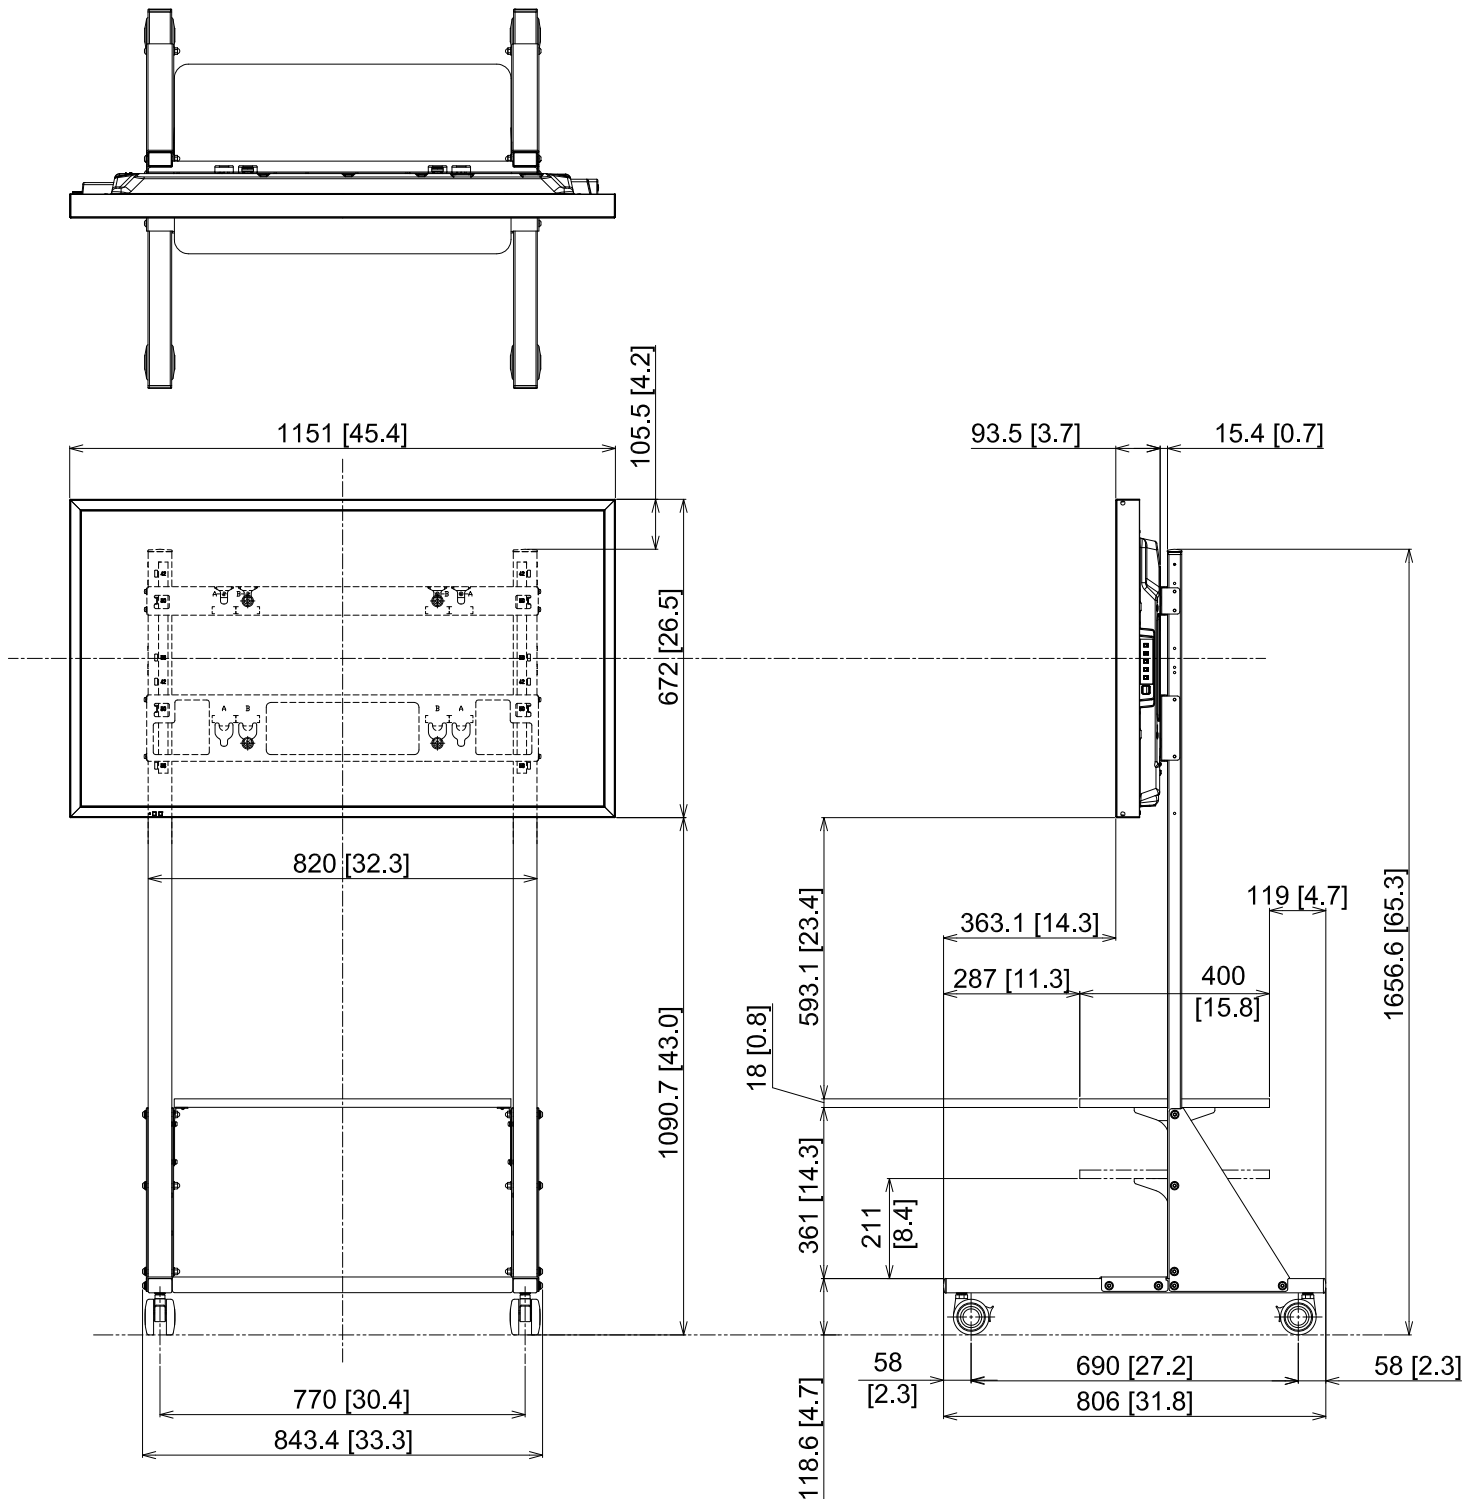

50-inch Network LED Display with Mobile Stand

TH-50LFC70+TY-ST58PF20

14-MARCH-2014

Unit : mm [inches]

Design and specifications subject to change without notice.

© Panasonic Corporation 2014