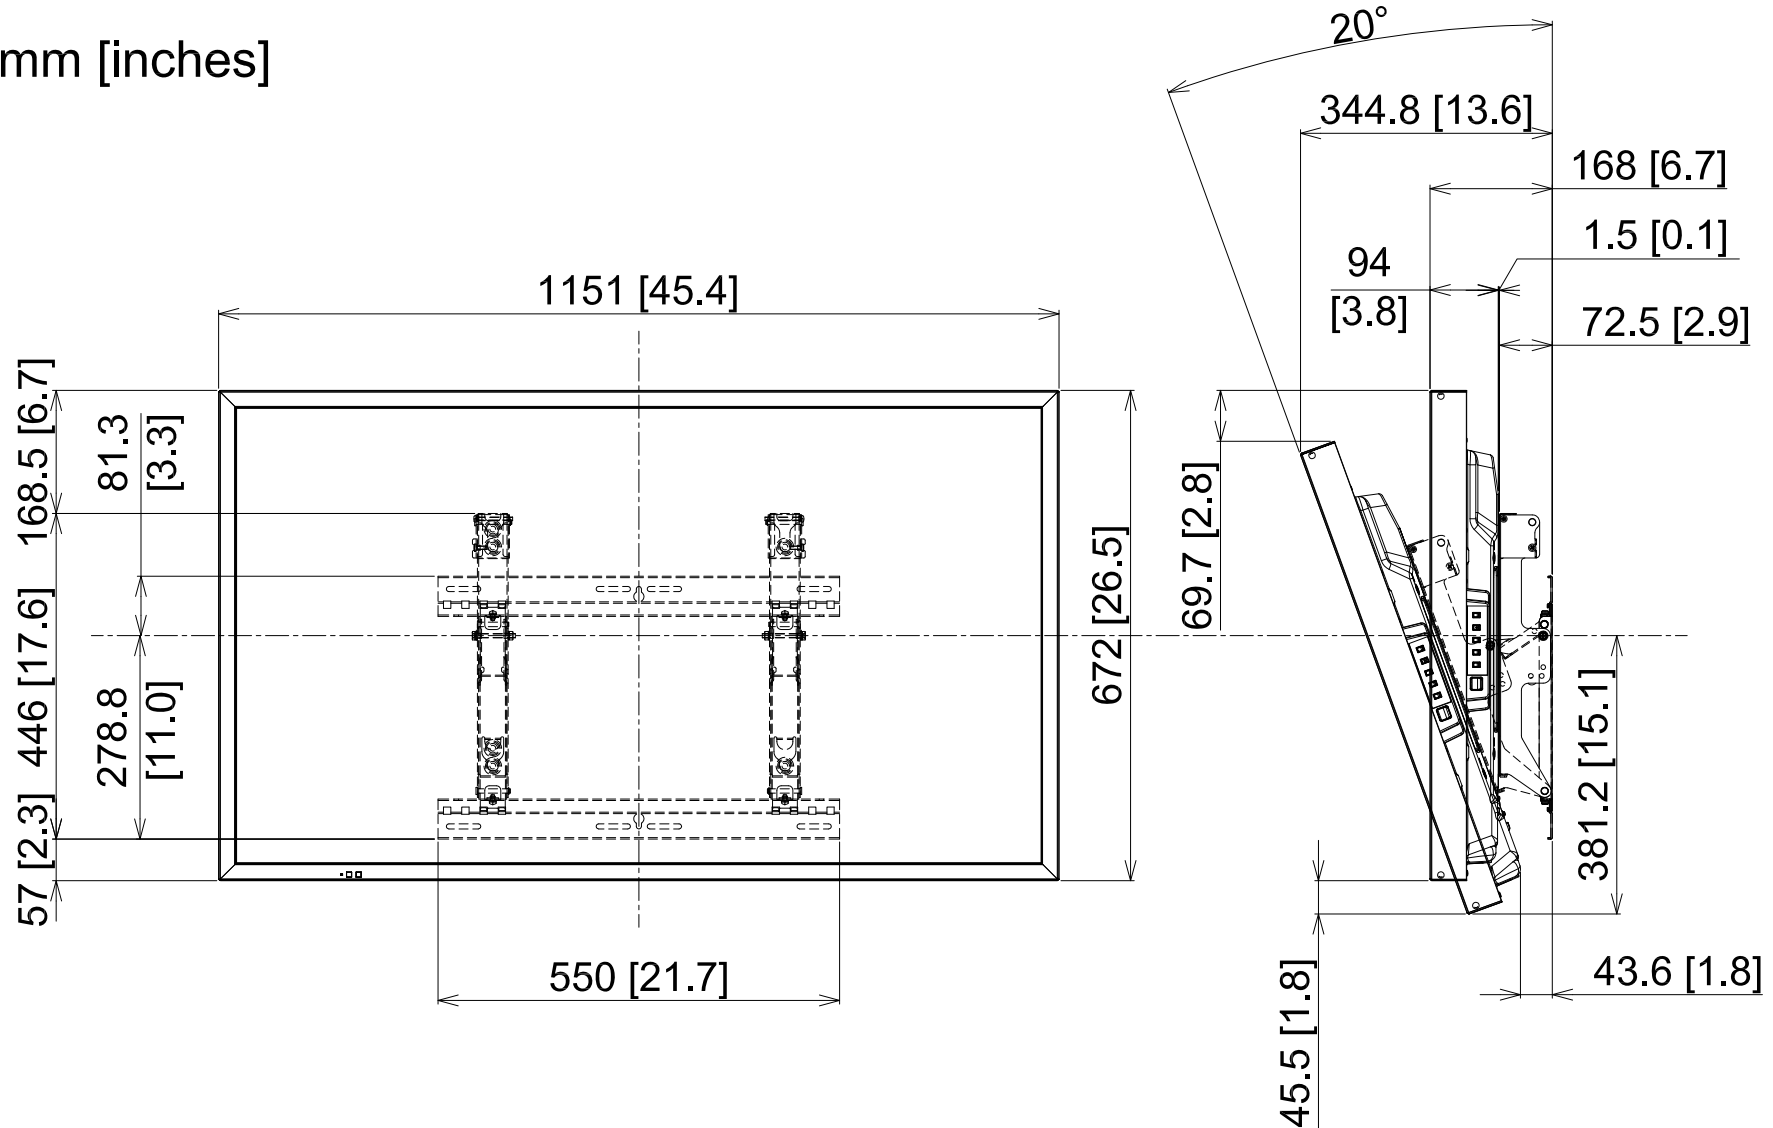

50-inch Network LED Display with Wall-hanging bracket (Angled)

TH-50LFC70+TY-WK42PR20

14-MARCH-2014

Unit : mm [inches]

Design and specifications subject to change without notice.

© Panasonic Corporation 2014