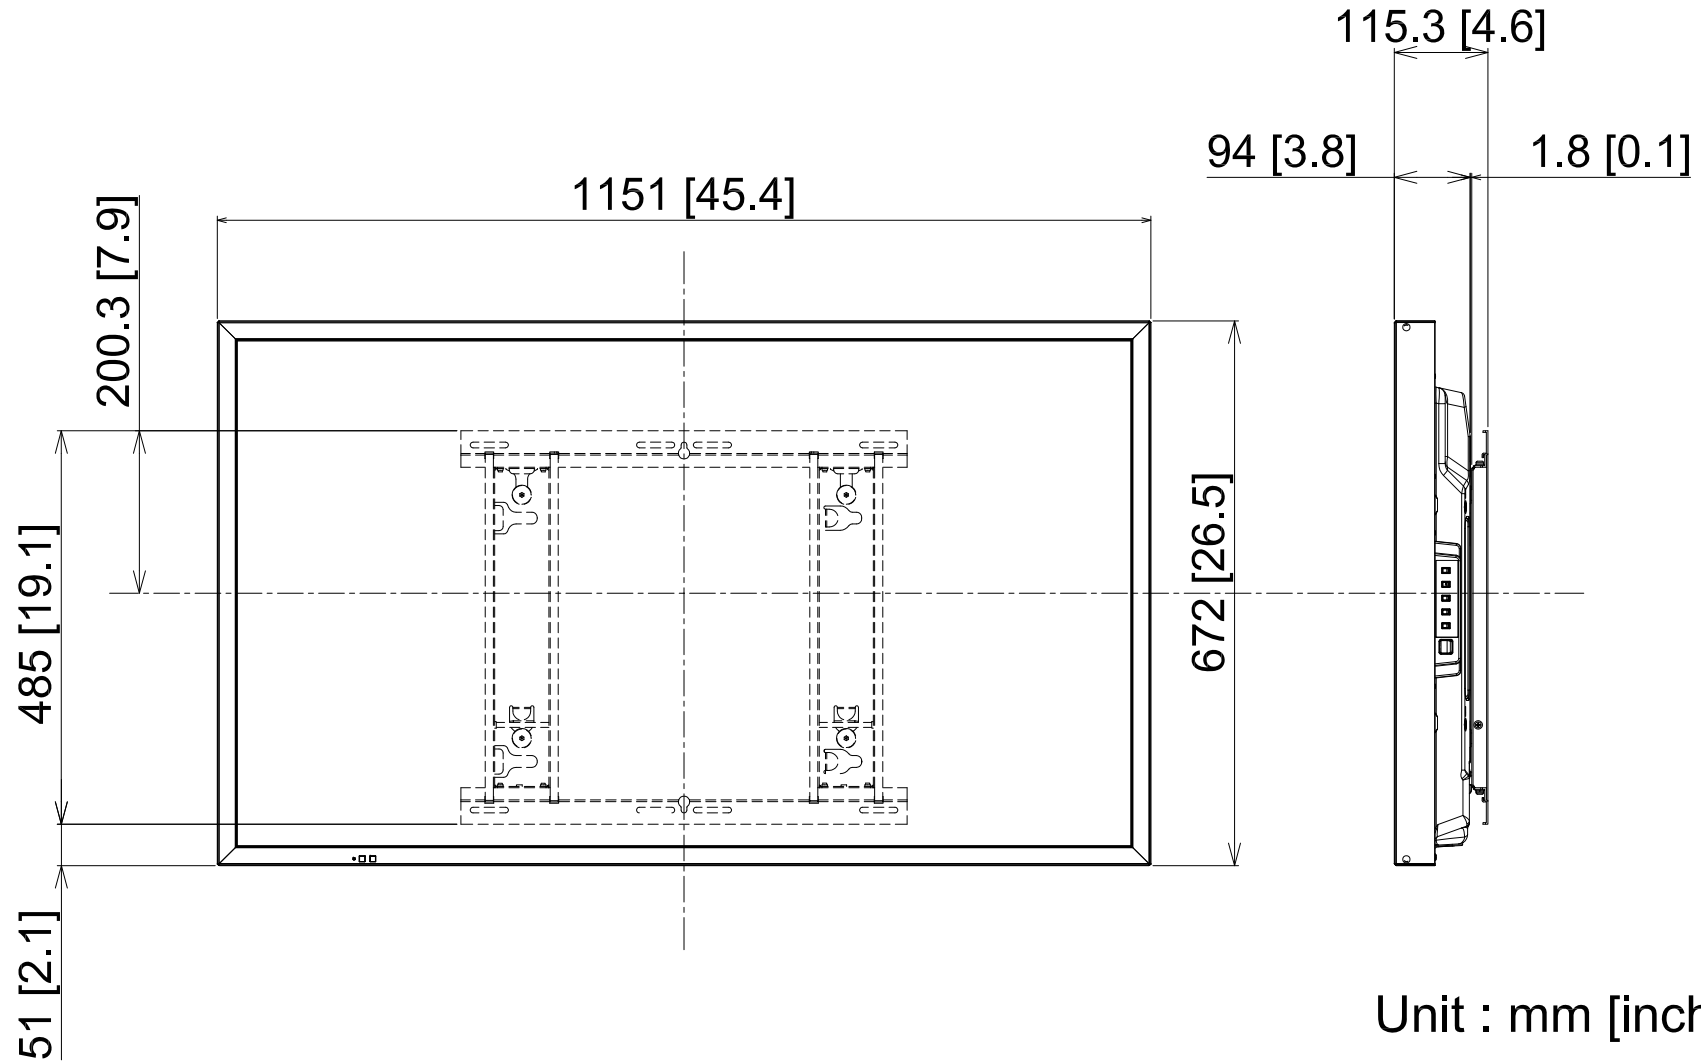

50-inch Network LED Display with Wall-hanging bracket

TH-50LFC70+TY-WK42PV20

14-MARCH-2014

Design and specifications subject to change without notice.

© Panasonic Corporation 2014