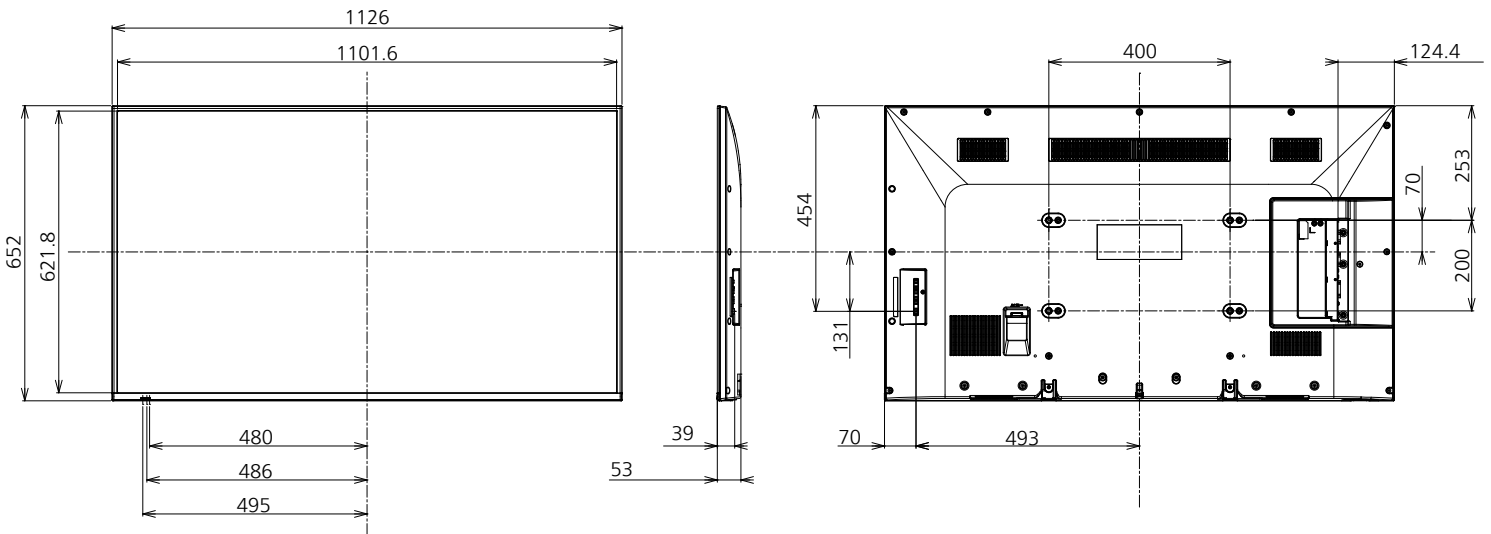

MAIN FEATURE

Digital Zoom	Yes
Multi Screen	Yes
Power ON Screen Delay	Yes
Seam Hides Video Off Mode	Yes
1:1 Pixel mode	Yes
Automatic Picture Position	Yes
Screen Saver	Yes
PC Power Management	Yes
DVI-D Power Management	Yes
HDMI Power Management	Yes
ECO Mode	Yes
Input Lock	Yes
Button Lock	Yes
Remote-control User Level	Yes
Orientation	Portrait / Landscape
Input Search	Yes
Early Warning Software compatible	Yes
Operating Time*	16h/day

* In case of running for a long time, the moving image is recommended to be displayed. If you display a still picture for an extended period, the image retention might remain on the screen. However, image retention can gradually disappear by displaying movie images.

OPTIONAL ACCESSORIES

Pedestal	TY-ST42PE7
Early Warning Software	ET-SWA100

DIMENSIONS

Cautions: This drawing is not a scale
Units : mm