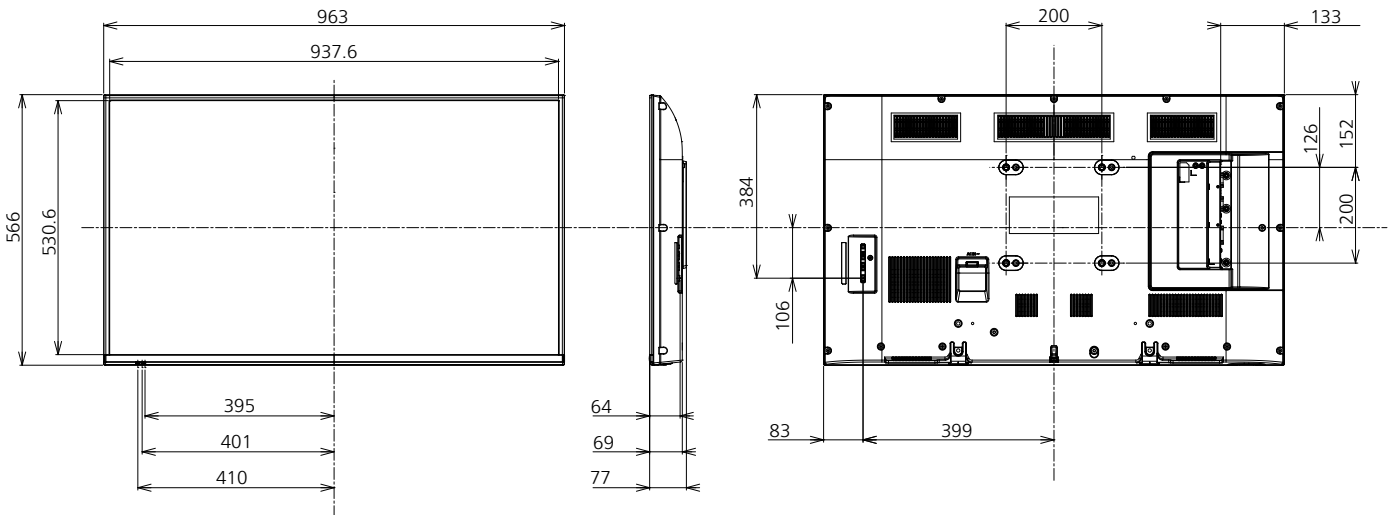

MAIN FEATURE

Digital Zoom	Yes
Multi Screen	Yes
Power ON Screen Delay	Yes
Seam Hides Video Off Mode	Yes
1:1 Pixel mode	Yes
Automatic Picture Position	Yes
Screen Saver	Yes
PC Power Management	Yes
DVI-D Power Management	Yes
HDMI Power Management	Yes
ECO Mode	Yes
Input Lock	Yes
Button Lock	Yes
Remote-control User Level	Yes
Orientation	Portrait / Landscape
Input Search	Yes
Early Warning Software compatible	Yes
Operating Time*	16h/day

* In case of running for a long time, the moving image is recommended to be displayed. If you display a still picture for an extended period, the image retention might remain on the screen. However, image retention can gradually disappear by displaying movie images.

OPTIONAL ACCESSORIES

Pedestal	TY-ST42PE7
Early Warning Software	ET-SWA100

DIMENSIONS

Cautions: This drawing is not a scale
Units : mm