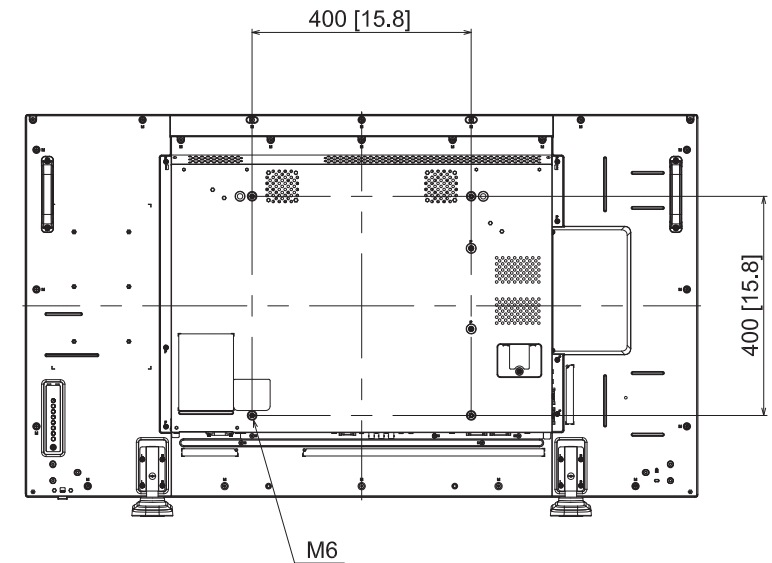

# 55-inch FULL HD LCD Display with Pedestal Stand TH-55LF8/TH-55LF80+TY-ST43PE8

12-JANUARY-2016

Unit : mm [inches]

Design and specification subject to change without notice.