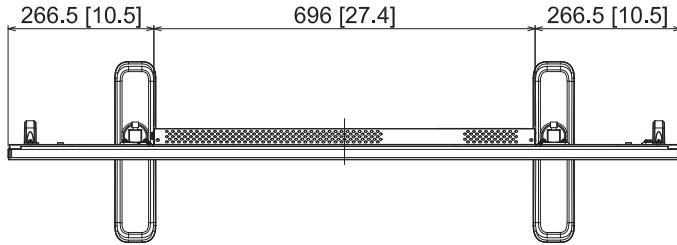

# 55-inch FULL HD LCD Display with Pedestal Stand TH-55LF8/TH-55LF80+TY-ST43PE8

12-JANUARY-2016

Unit : mm [inches]

Design and specification subject to change without notice.