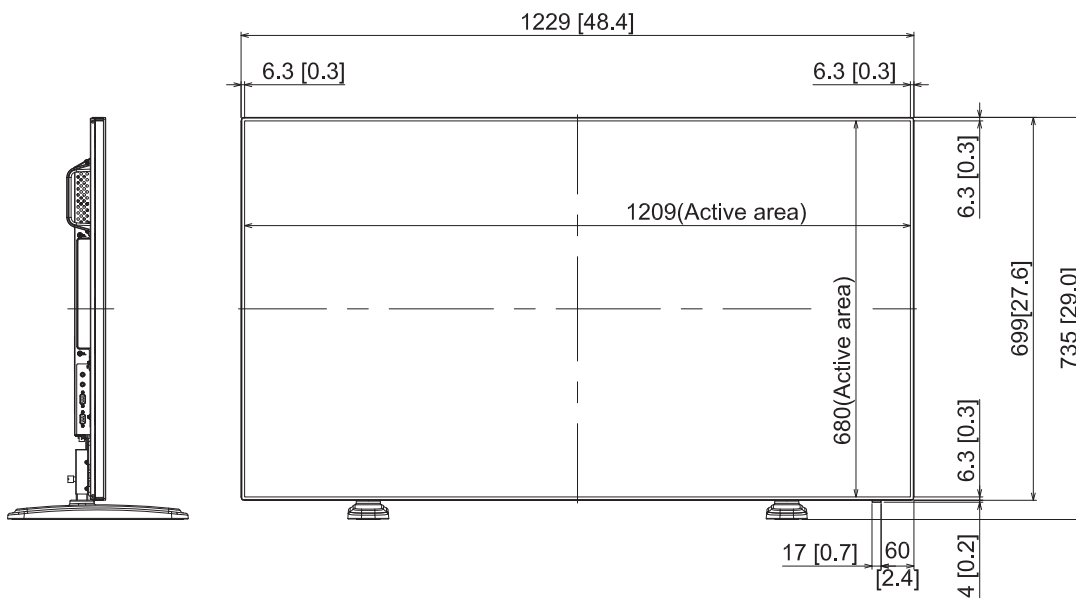

# 55-inch FULL HD LCD Display with Pedestal Stand TH-55LF8/TH-55LF80+TY-ST43PE8

12-JANUARY-2016

Unit : mm [inches]

Design and specification subject to change without notice.