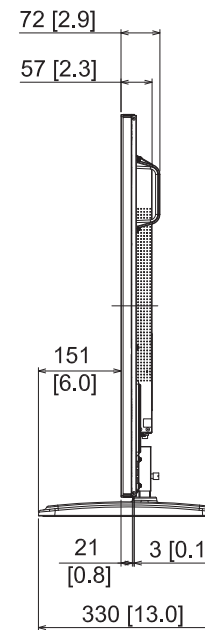

# 55-inch FULL HD LCD Display with Pedestal Stand TH-55LF8/TH-55LF80+TY-ST43PE8

12-JANUARY-2016

Unit : mm [inches]

Design and specification subject to change without notice.