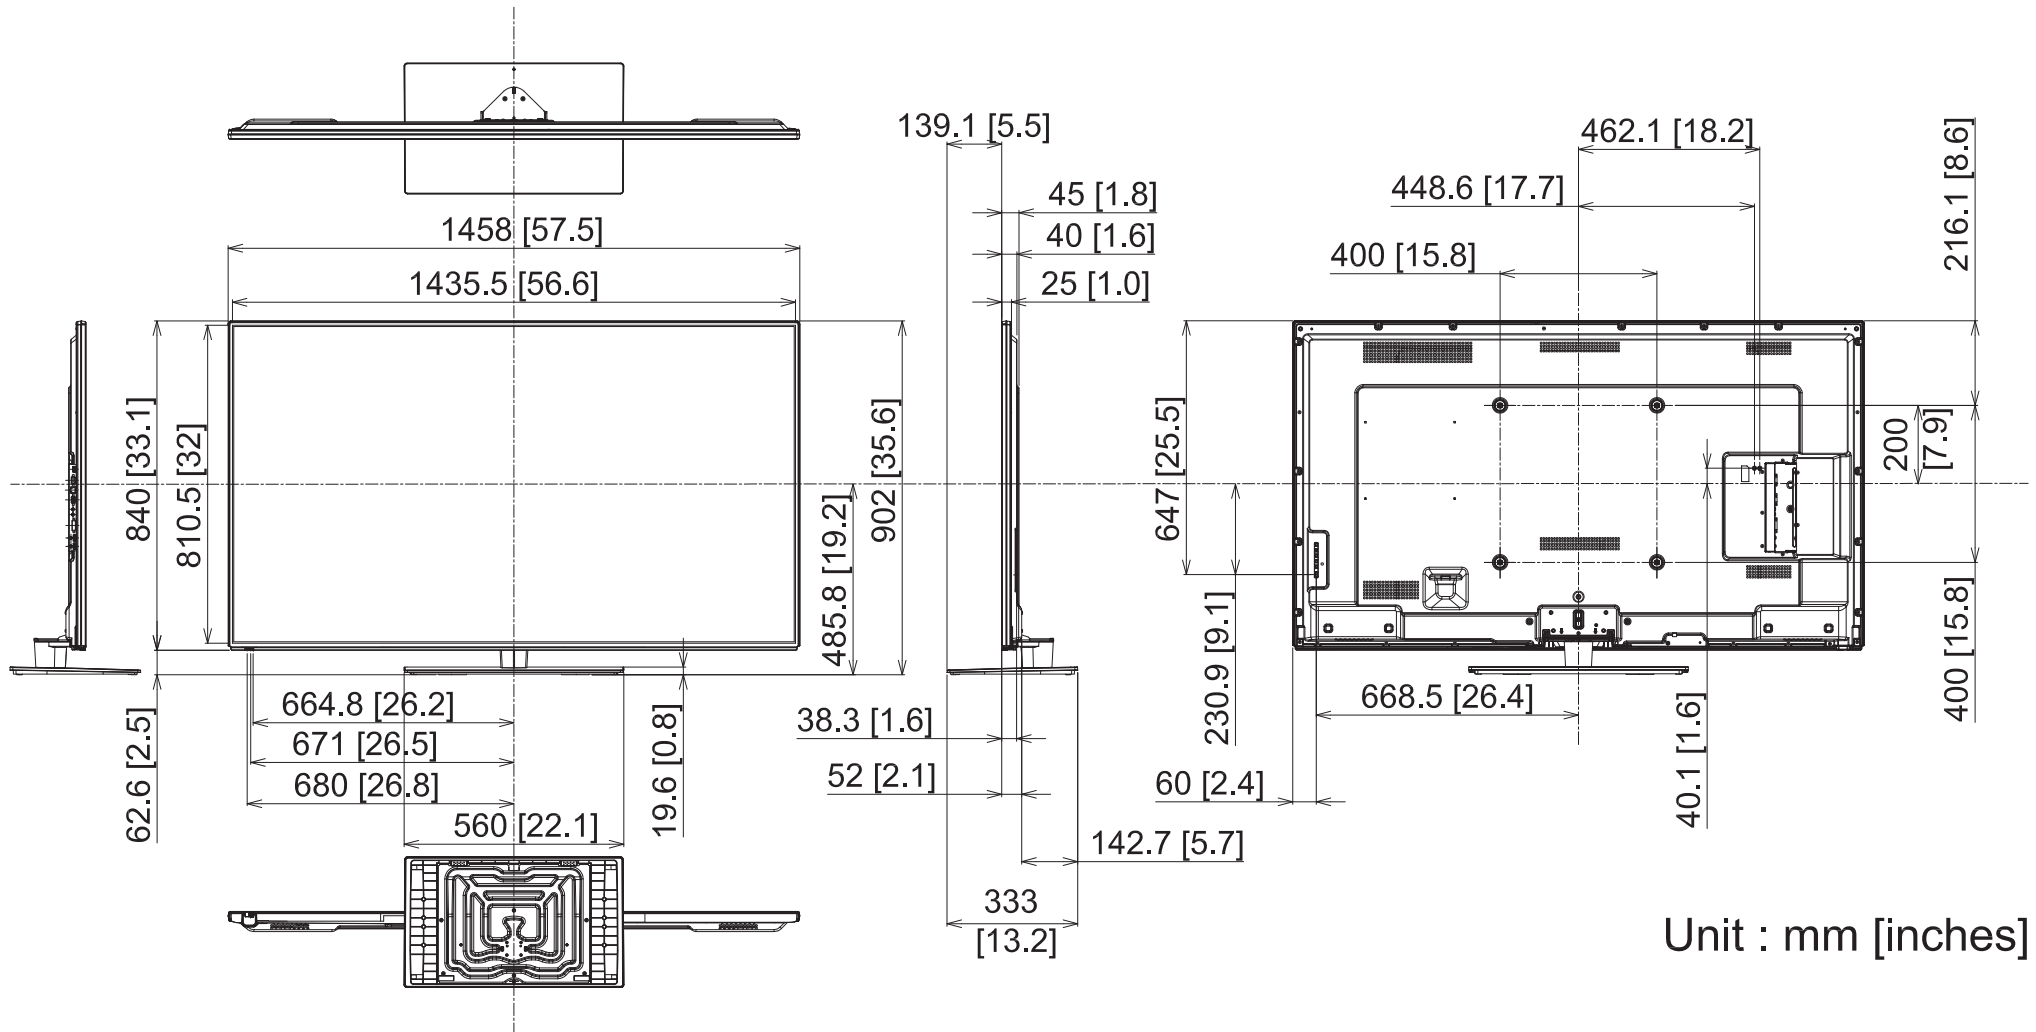

65-inch FULL HD LED Display with Pedestal TH-65LFE7 + TY-ST65PE7

21-APRIL-2014

Unit : mm [inches]

Design and specifications subject to change without notice.

© Panasonic Corporation 2014