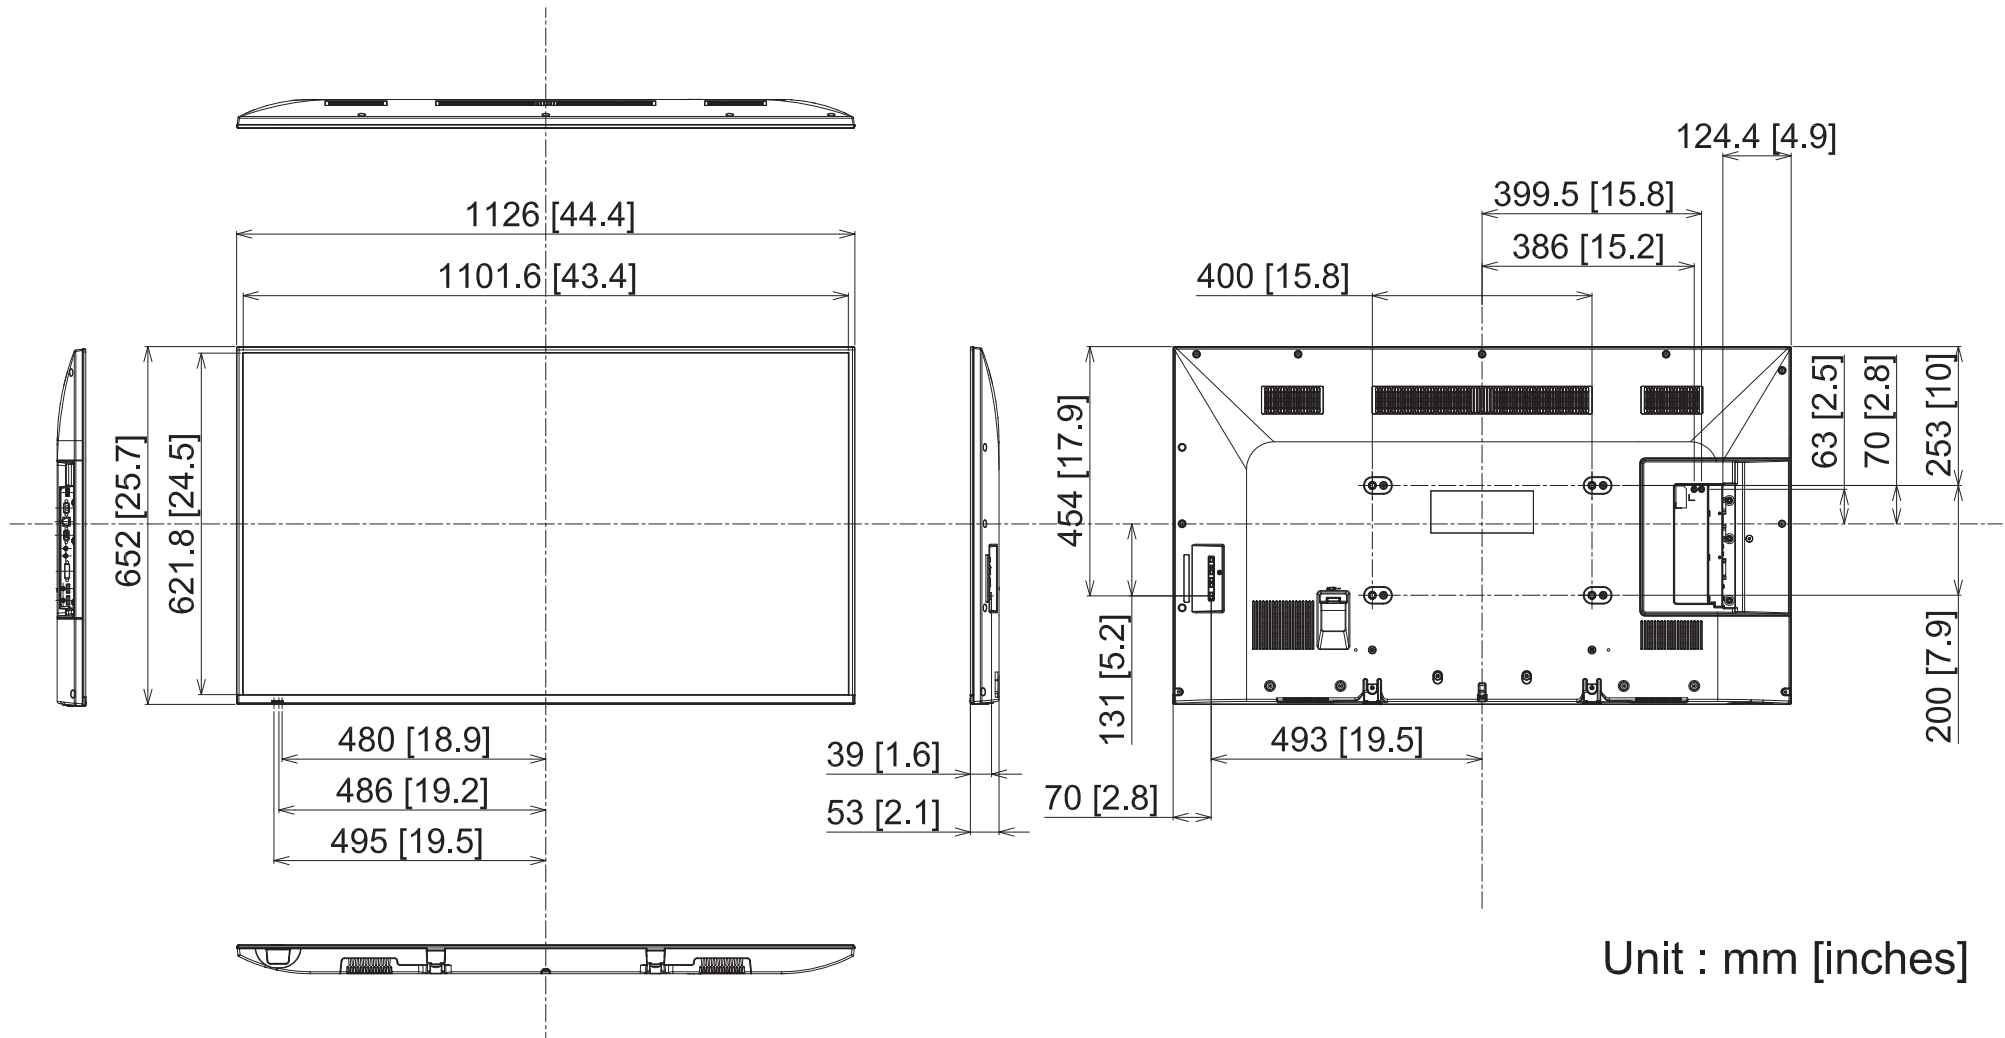

50-inch FULL HD LED Display TH-50LFE7

21-APRIL-2014

Design and specifications subject to change without notice.

© Panasonic Corporation 2014