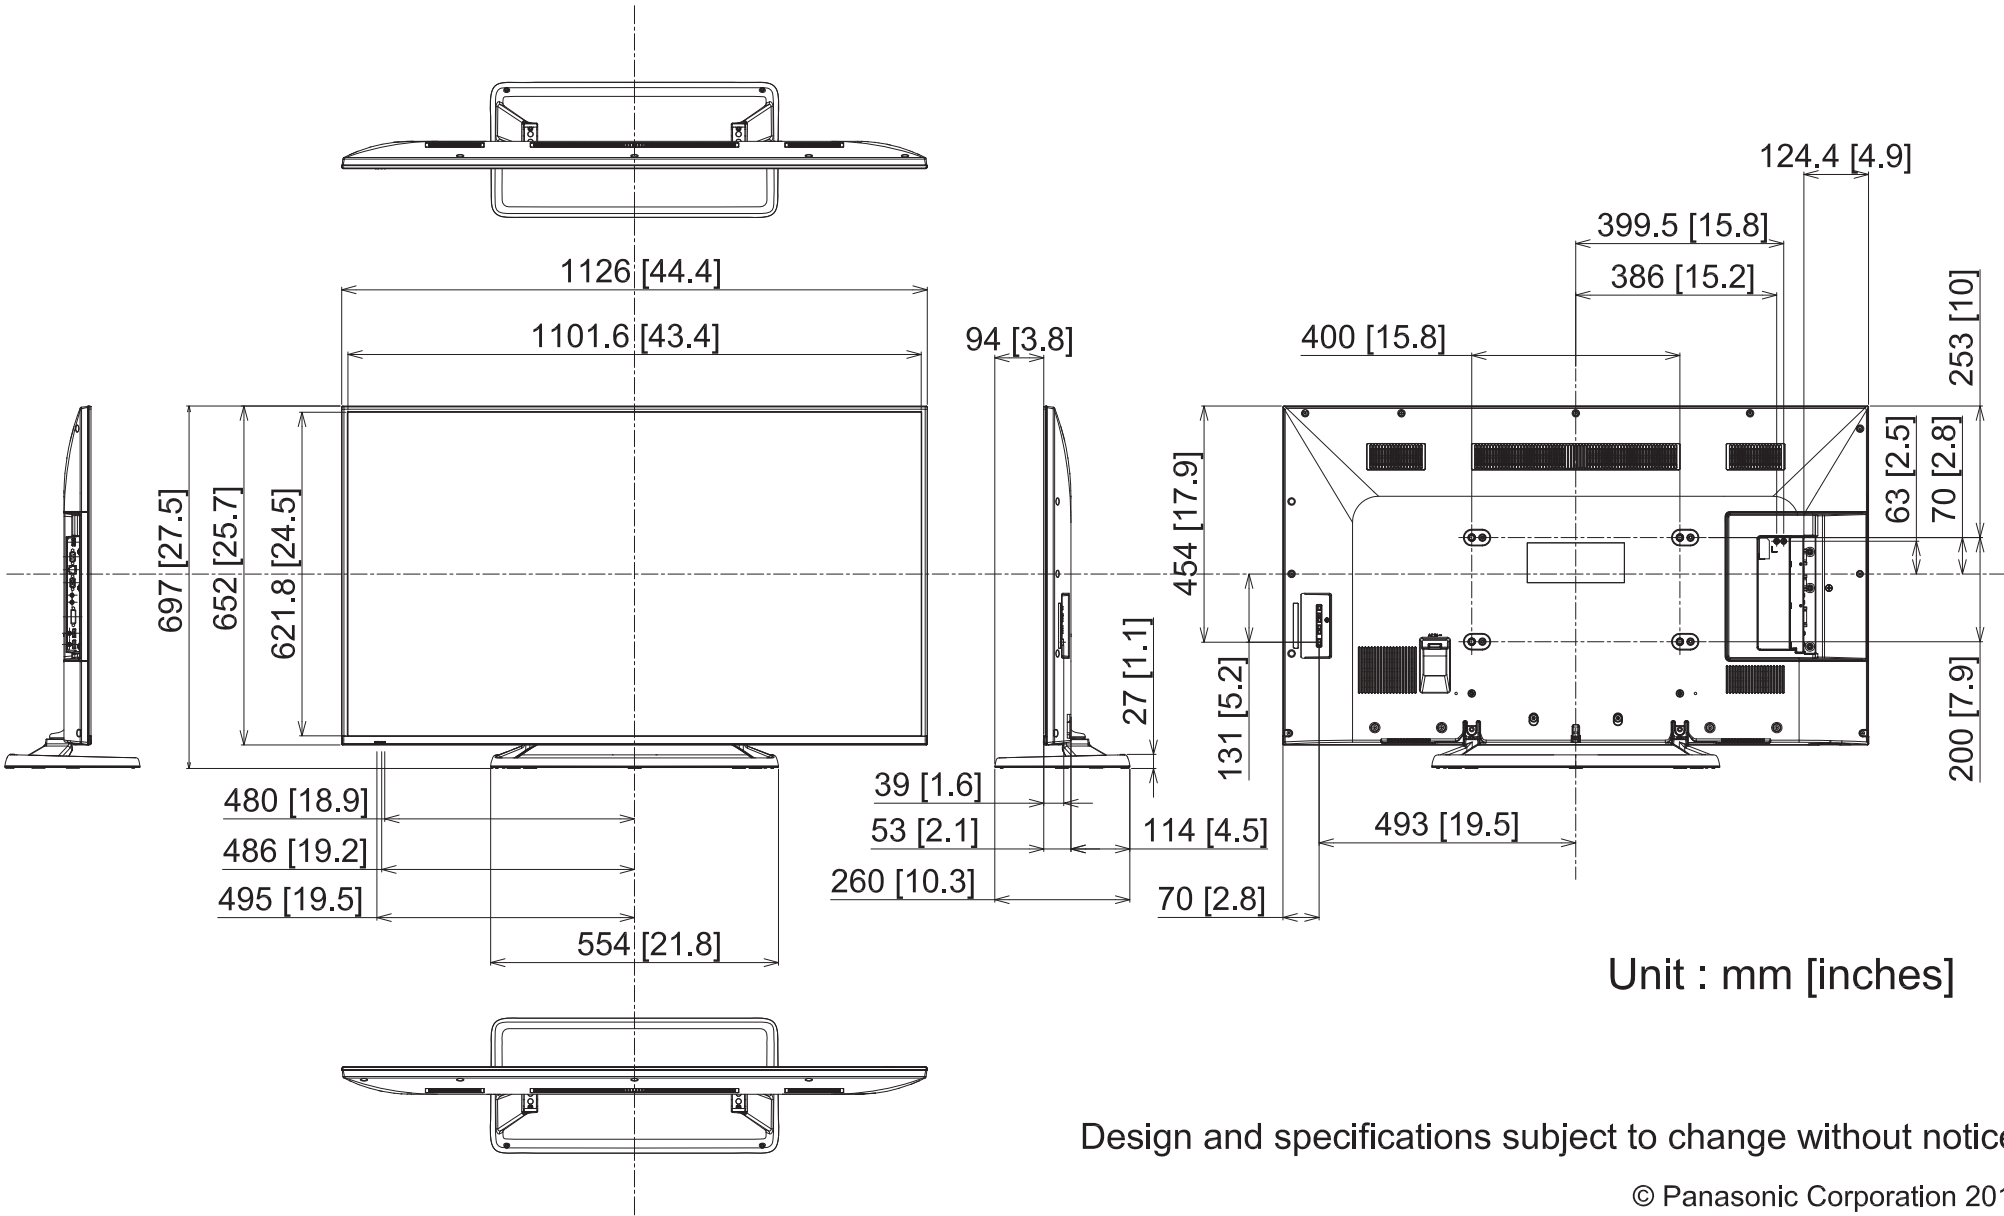

# 50-inch FULL HD LED Display with Pedestal TH-50LFE7 + TY-ST42PE7

21-APRIL-2014

Unit : mm [inches]

Design and specifications subject to change without notice.

© Panasonic Corporation 2014