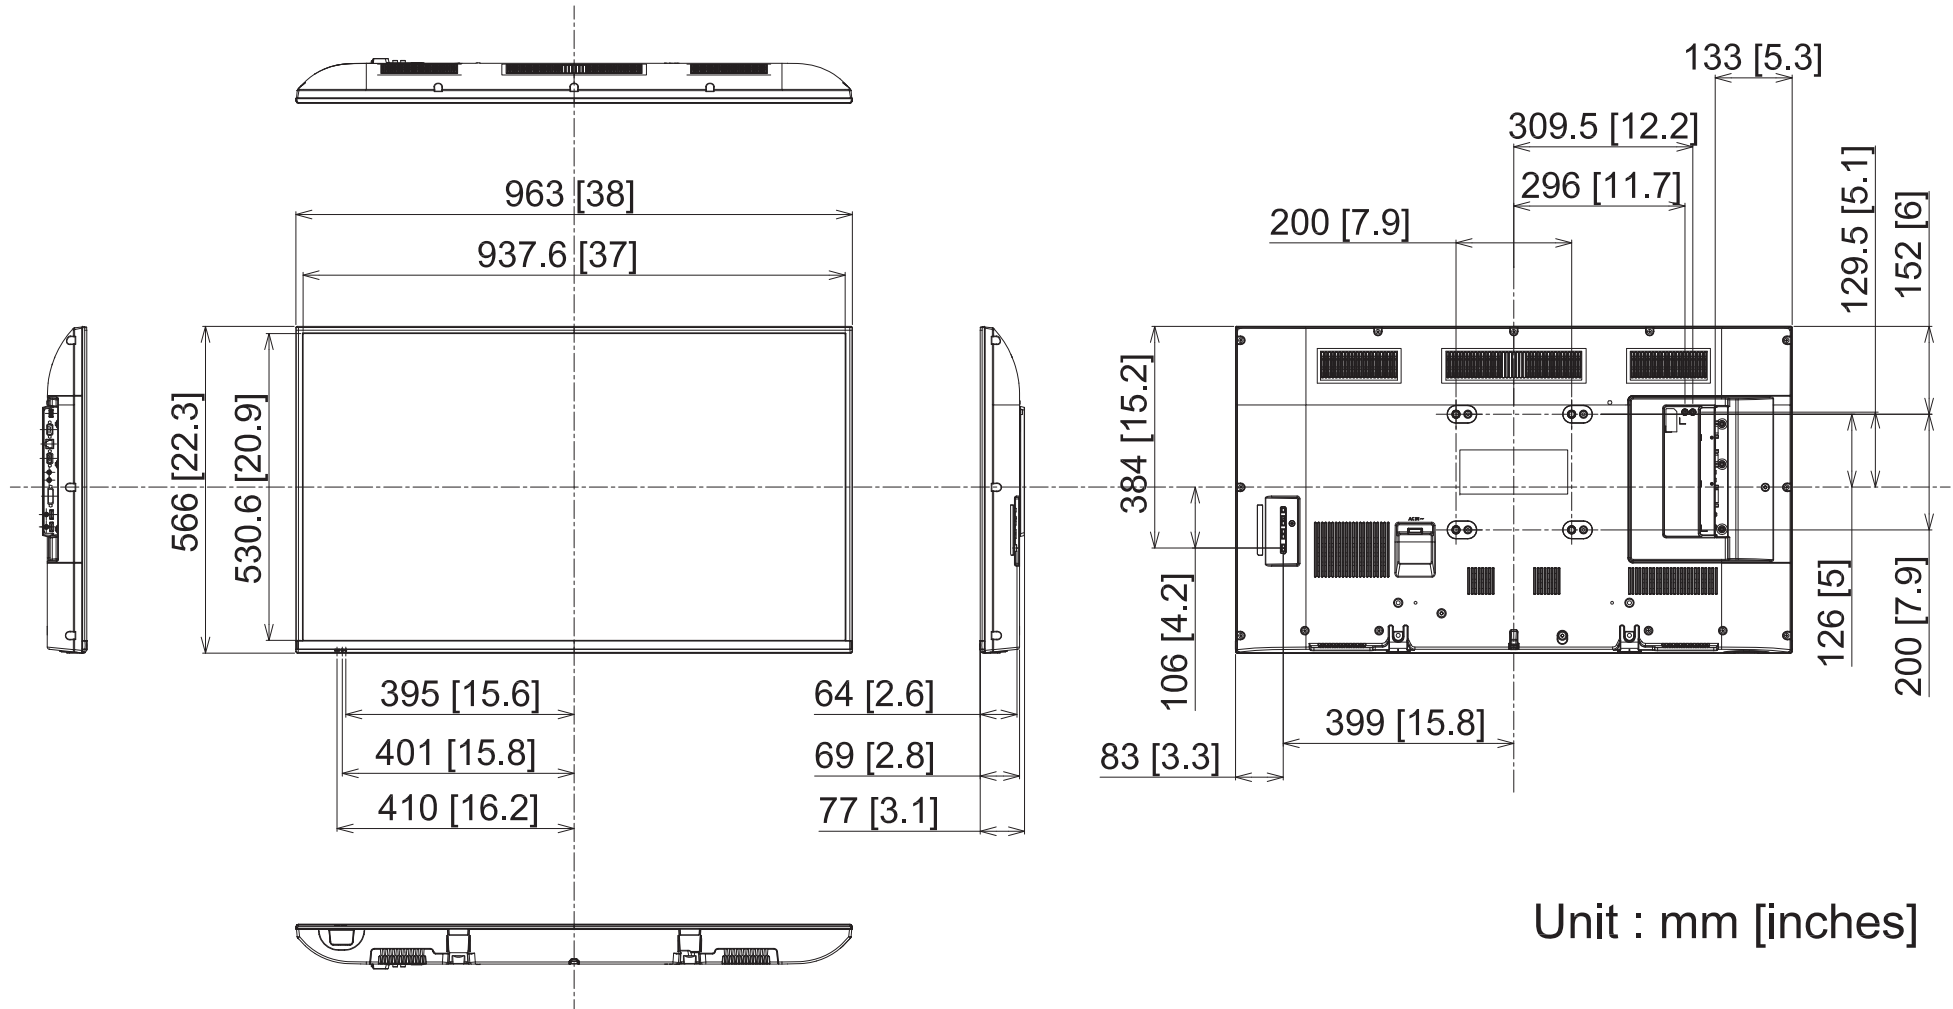

# 42-inch FULL HD LED Display

## TH-42LFE7

21-APRIL-2014

Unit : mm [inches]

Design and specifications subject to change without notice.

© Panasonic Corporation 2014