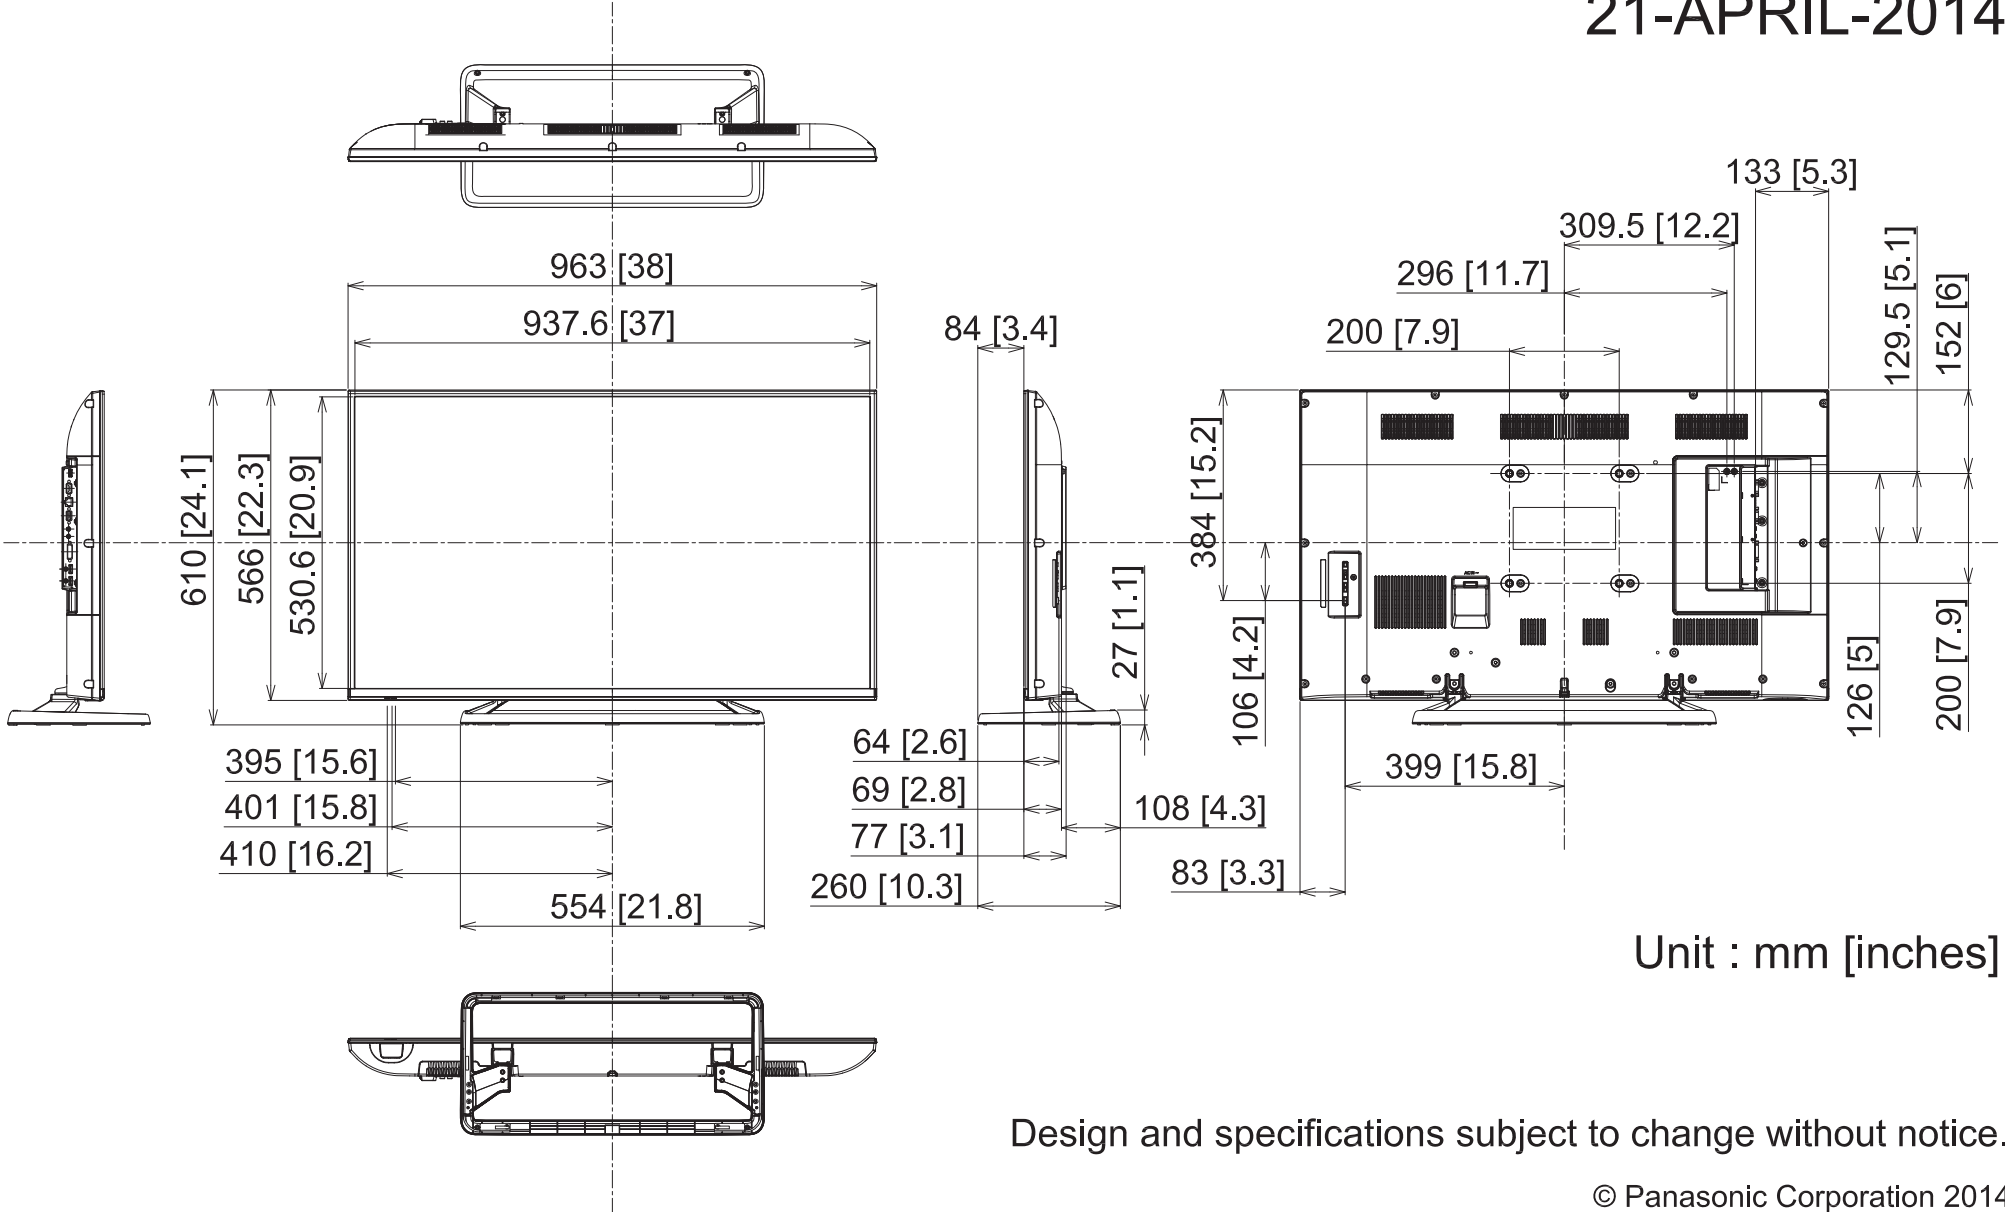

# 42-inch FULL HD LED Display with Pedestal TH-42LFE7 + TY-ST42PE7

21-APRIL-2014

Unit : mm [inches]

Design and specifications subject to change without notice.

© Panasonic Corporation 2014