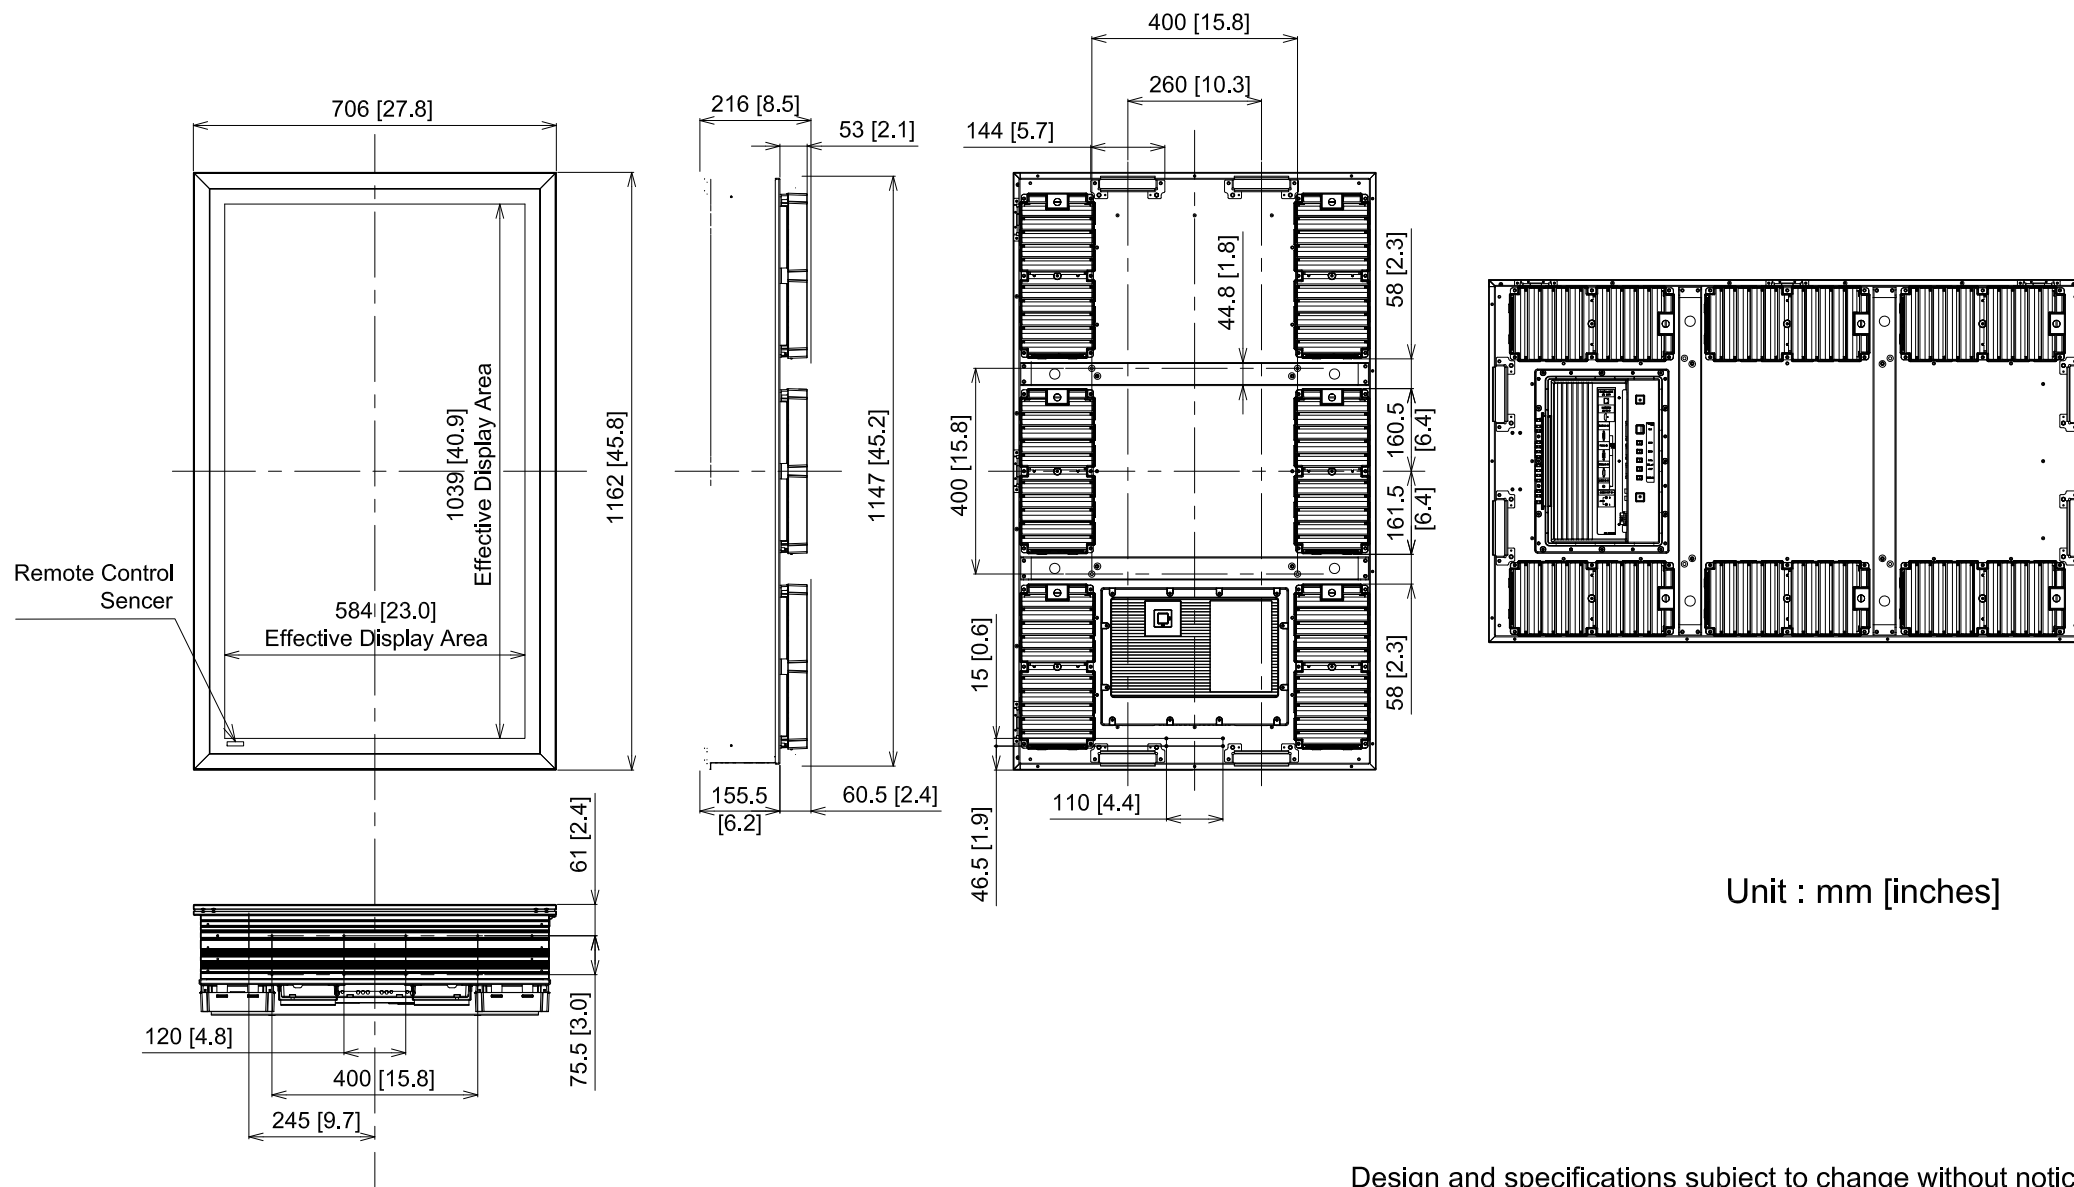

47-inch Class Tough LCD Display

TH-47LFX60/TH-47LFX6N

21-MAY-2014

Design and specifications subject to change without notice.

© Panasonic Corporation 2014