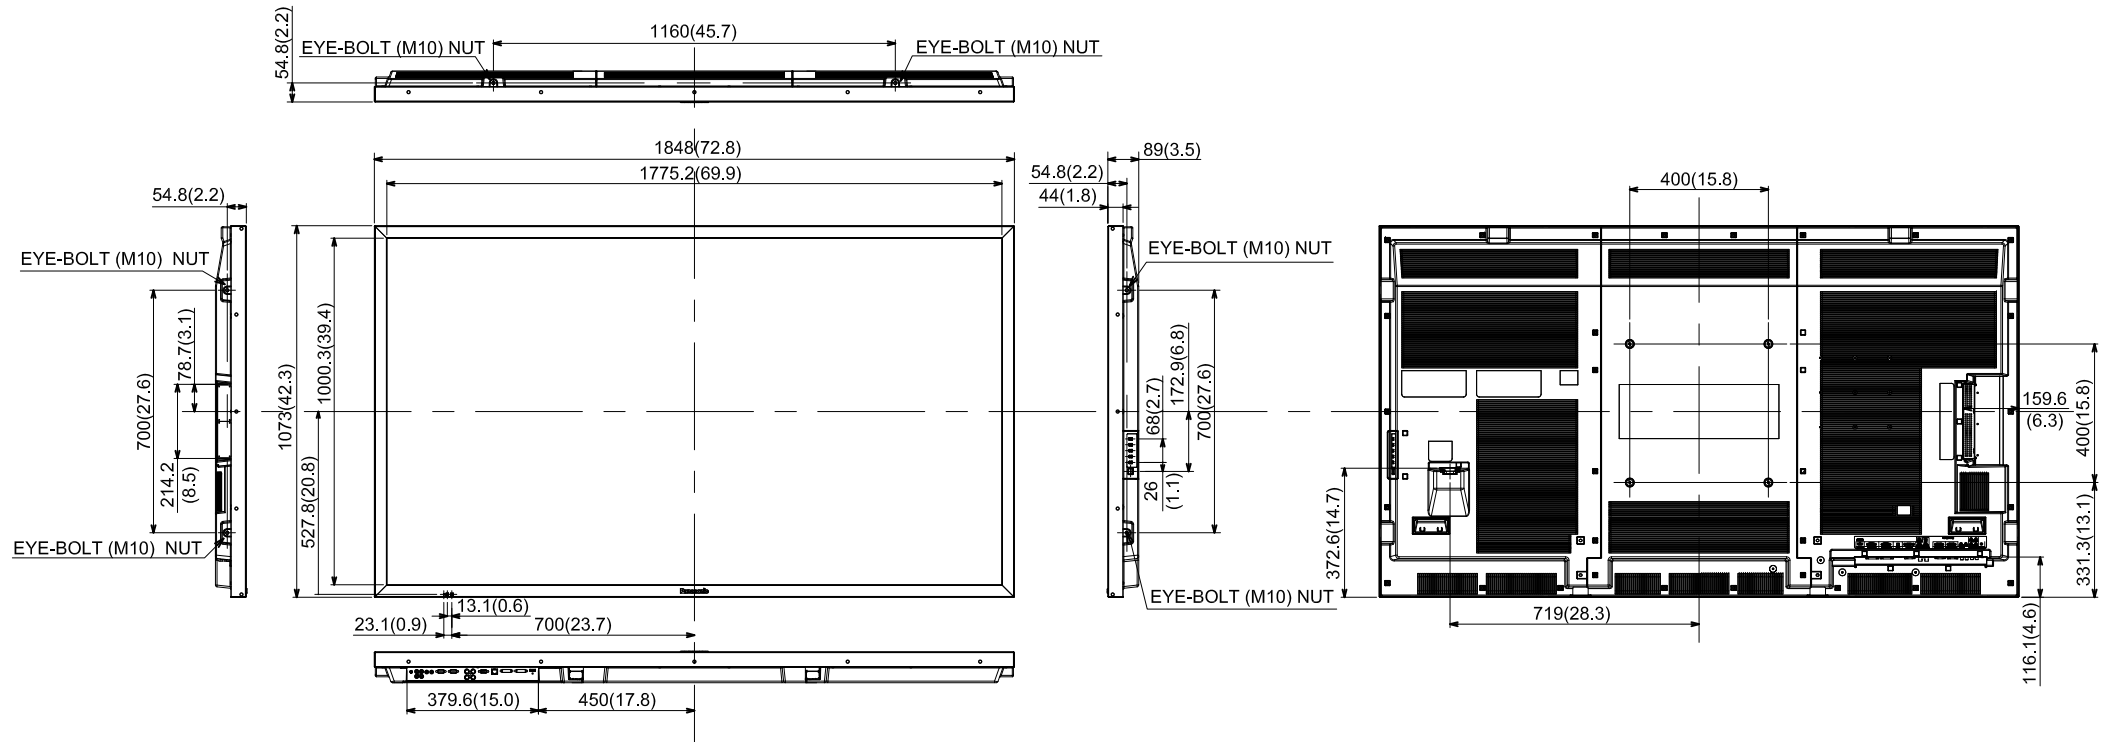

80-inch Class Full HD LED LCD Display

TH-80LF50

1-APRIL-2013

Unit : mm(inches)

Design and specifications subject to change without notice.