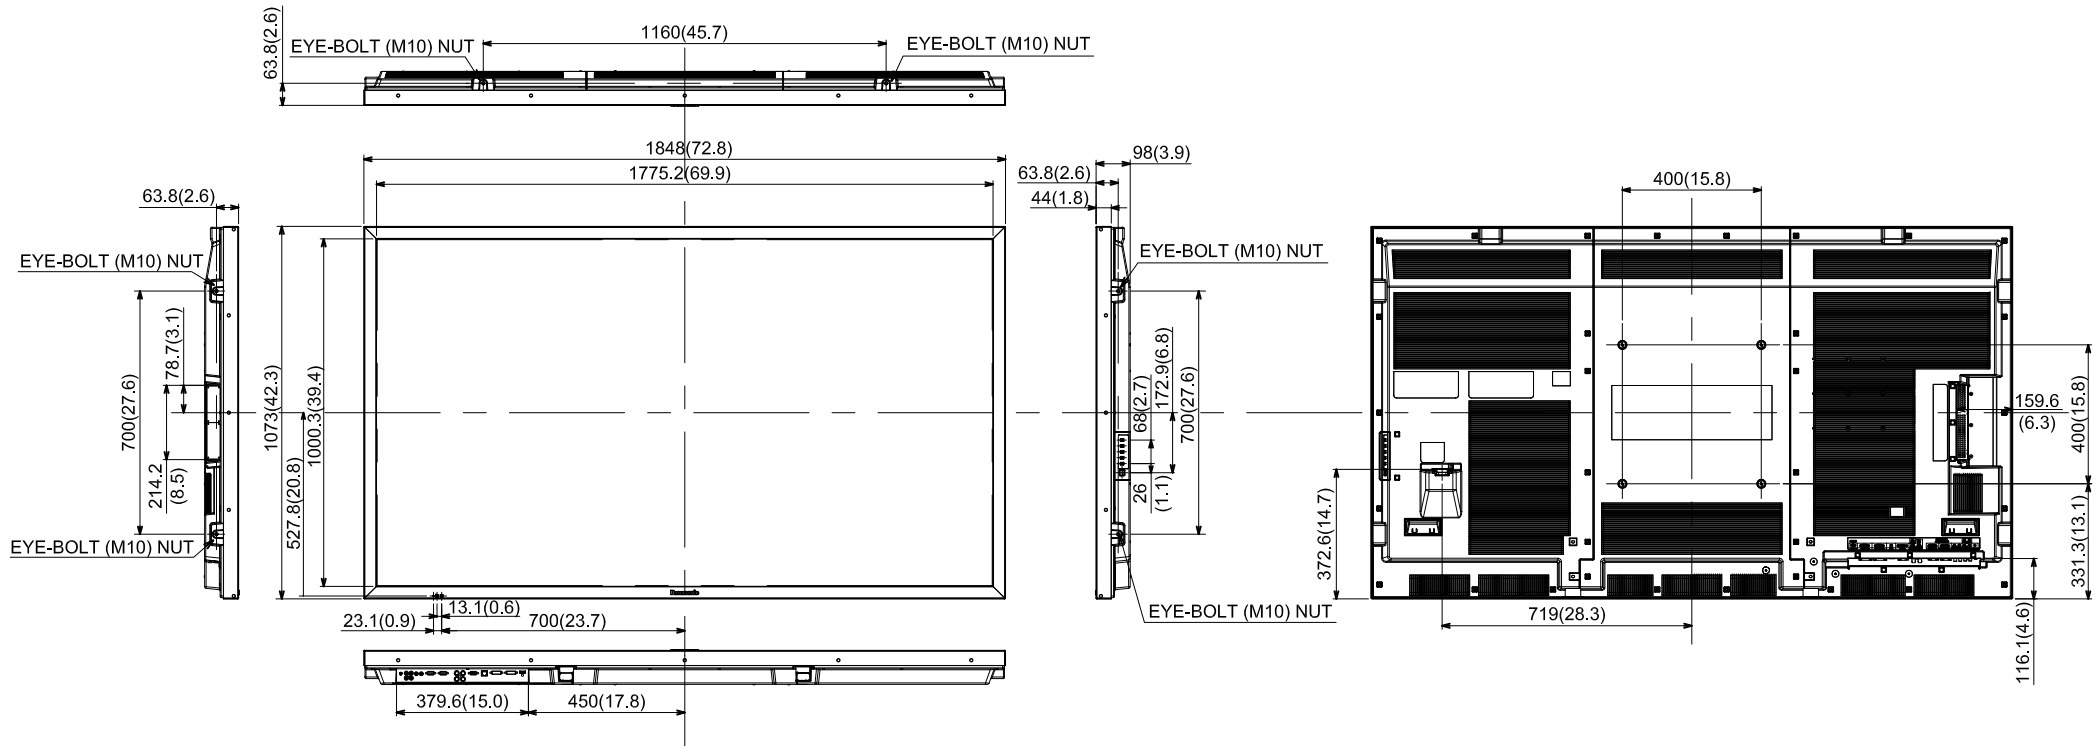

80-inch Class FULL HD LED LCD Display with Protective Glass [TH-80LF50] + [TY-PG80LF50]

1-APRIL-2013

Unit : mm(inches)

Design and specifications subject to change without notice.