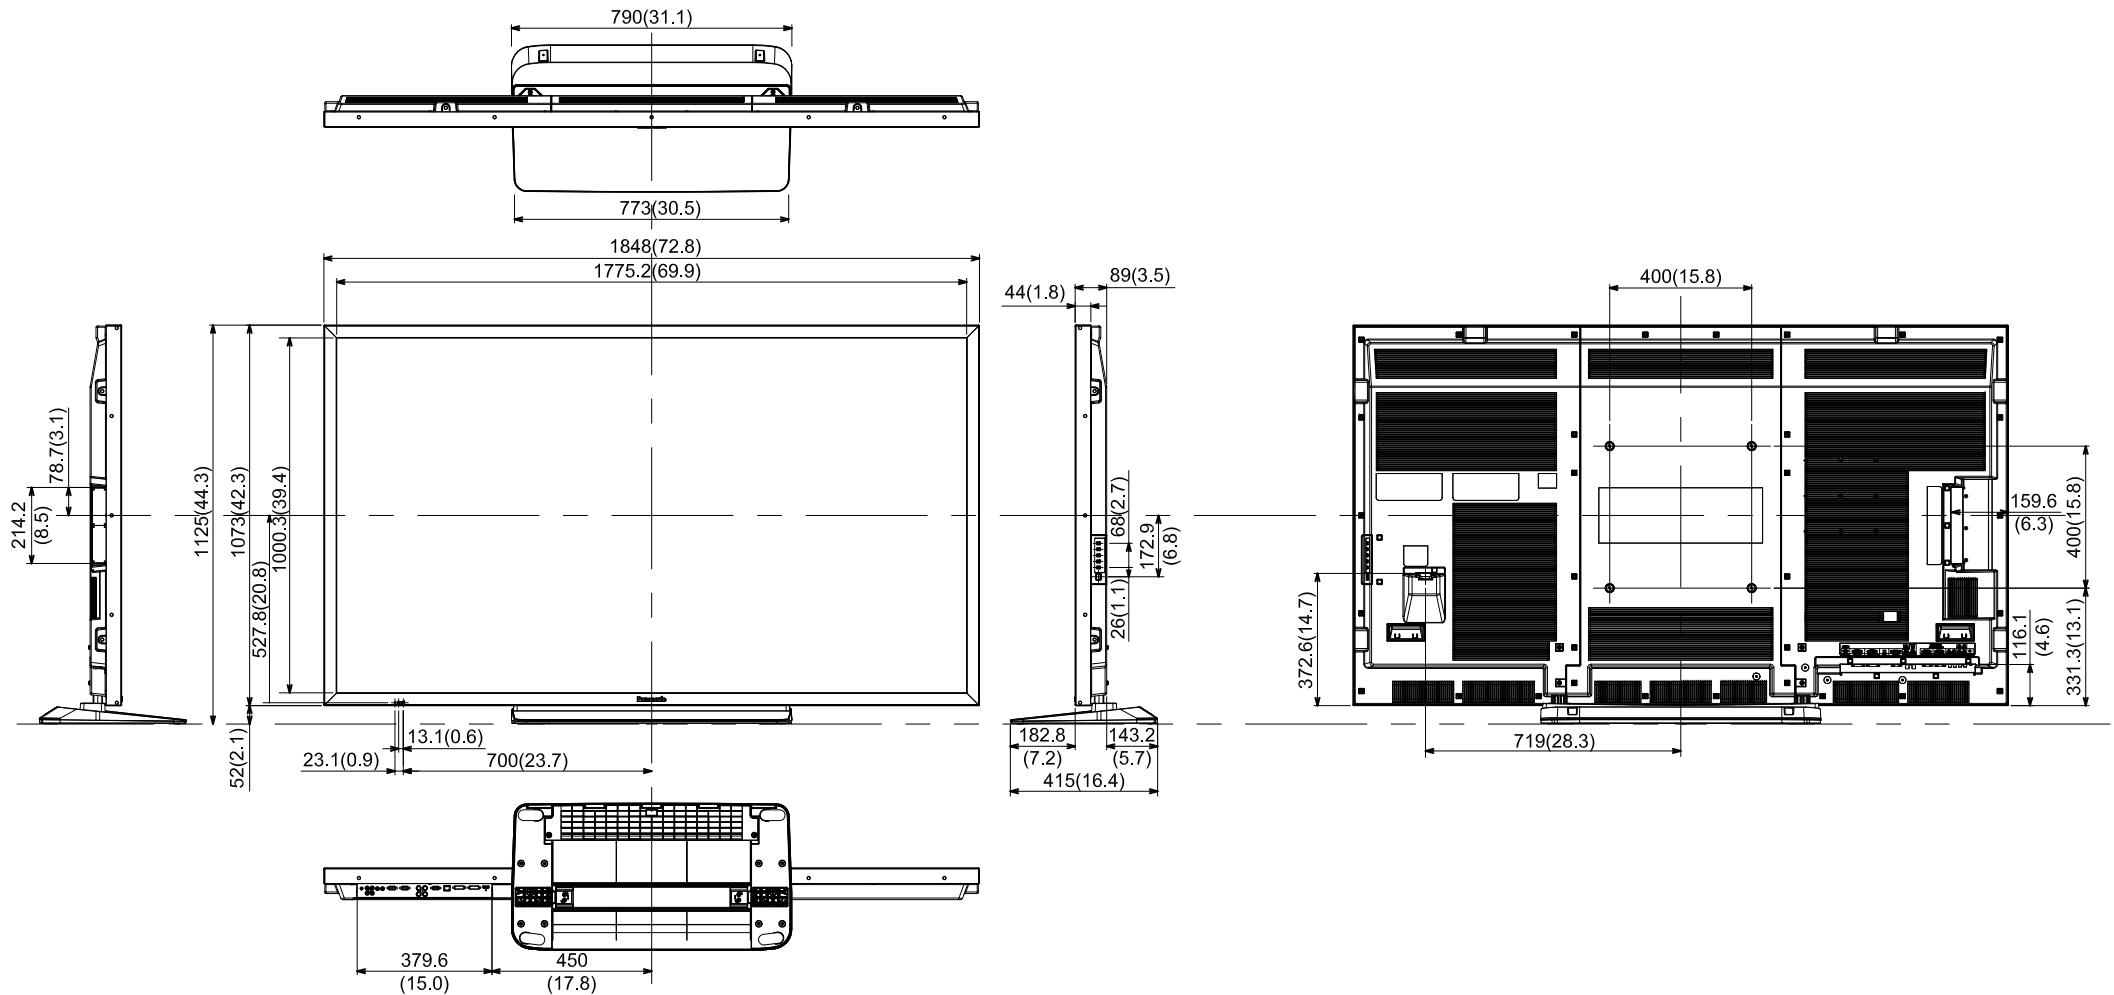

# 80-inch Class FULL HD LED LCD Display with Pedestal [TH-80LF50] + [TY-ST65P20]

5-NOVEMBER-2012

Unit : mm(inches)

Design and specifications subject to change without notice.