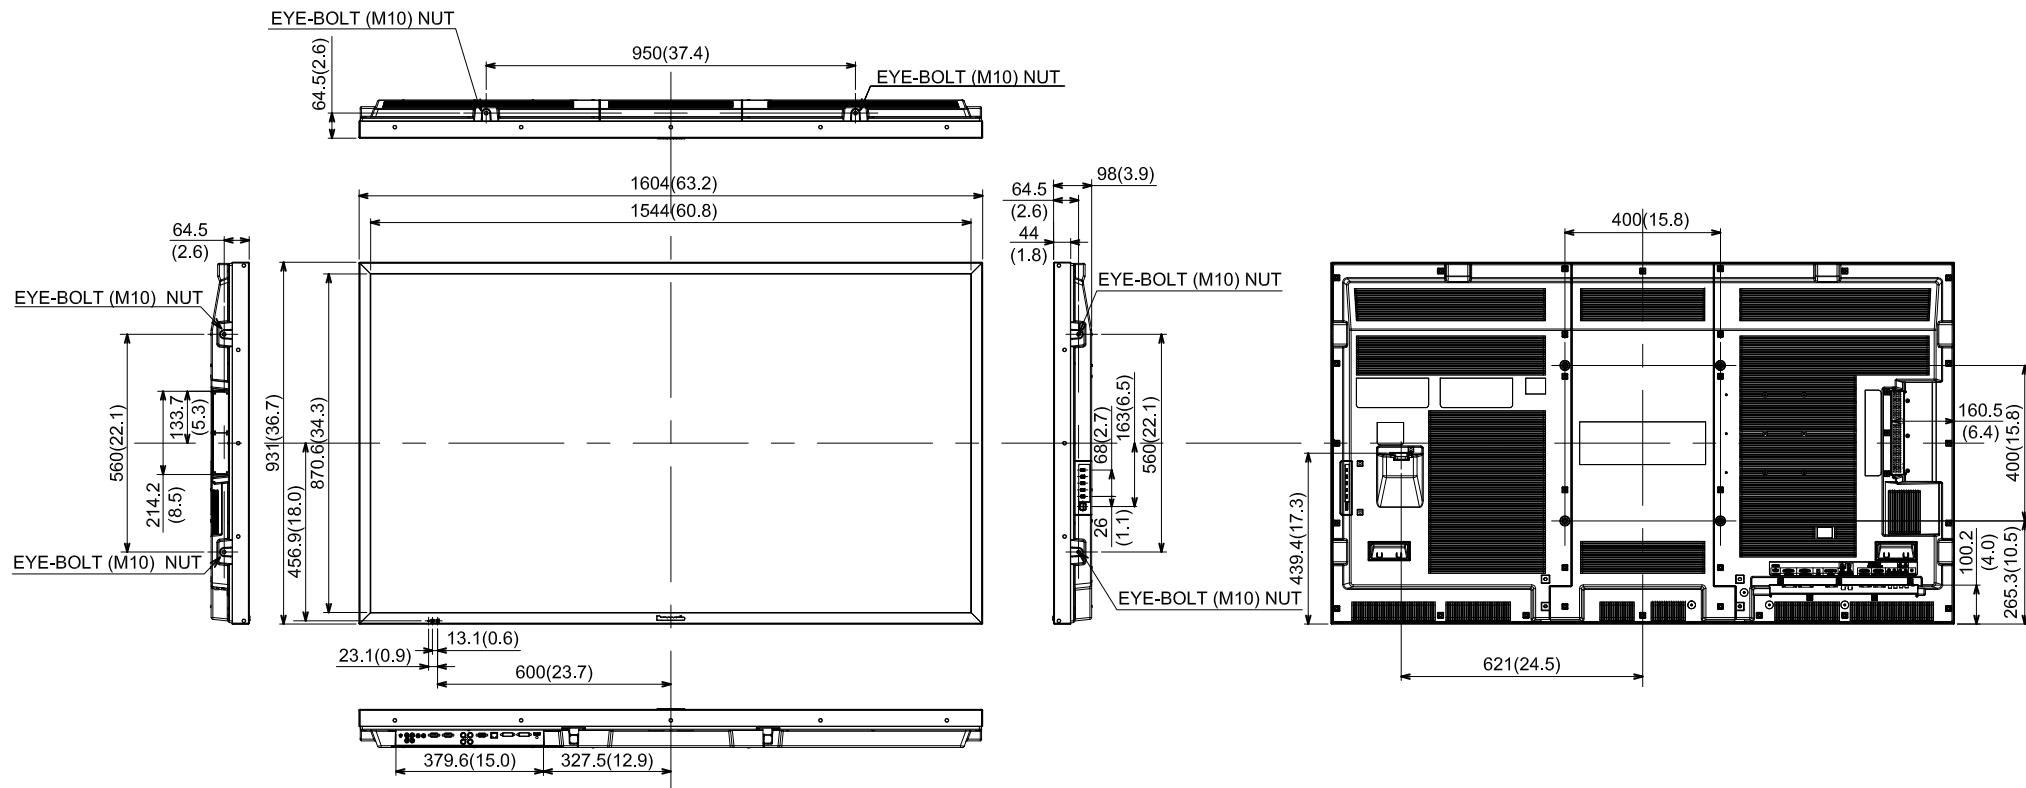

# 70-inch Class FULL HD LED LCD Display with Protective Glass [TH-70LF50] + [TY-PG70LF50]

1-APRIL-2013

Unit : mm(inches)

Design and specifications subject to change without notice.