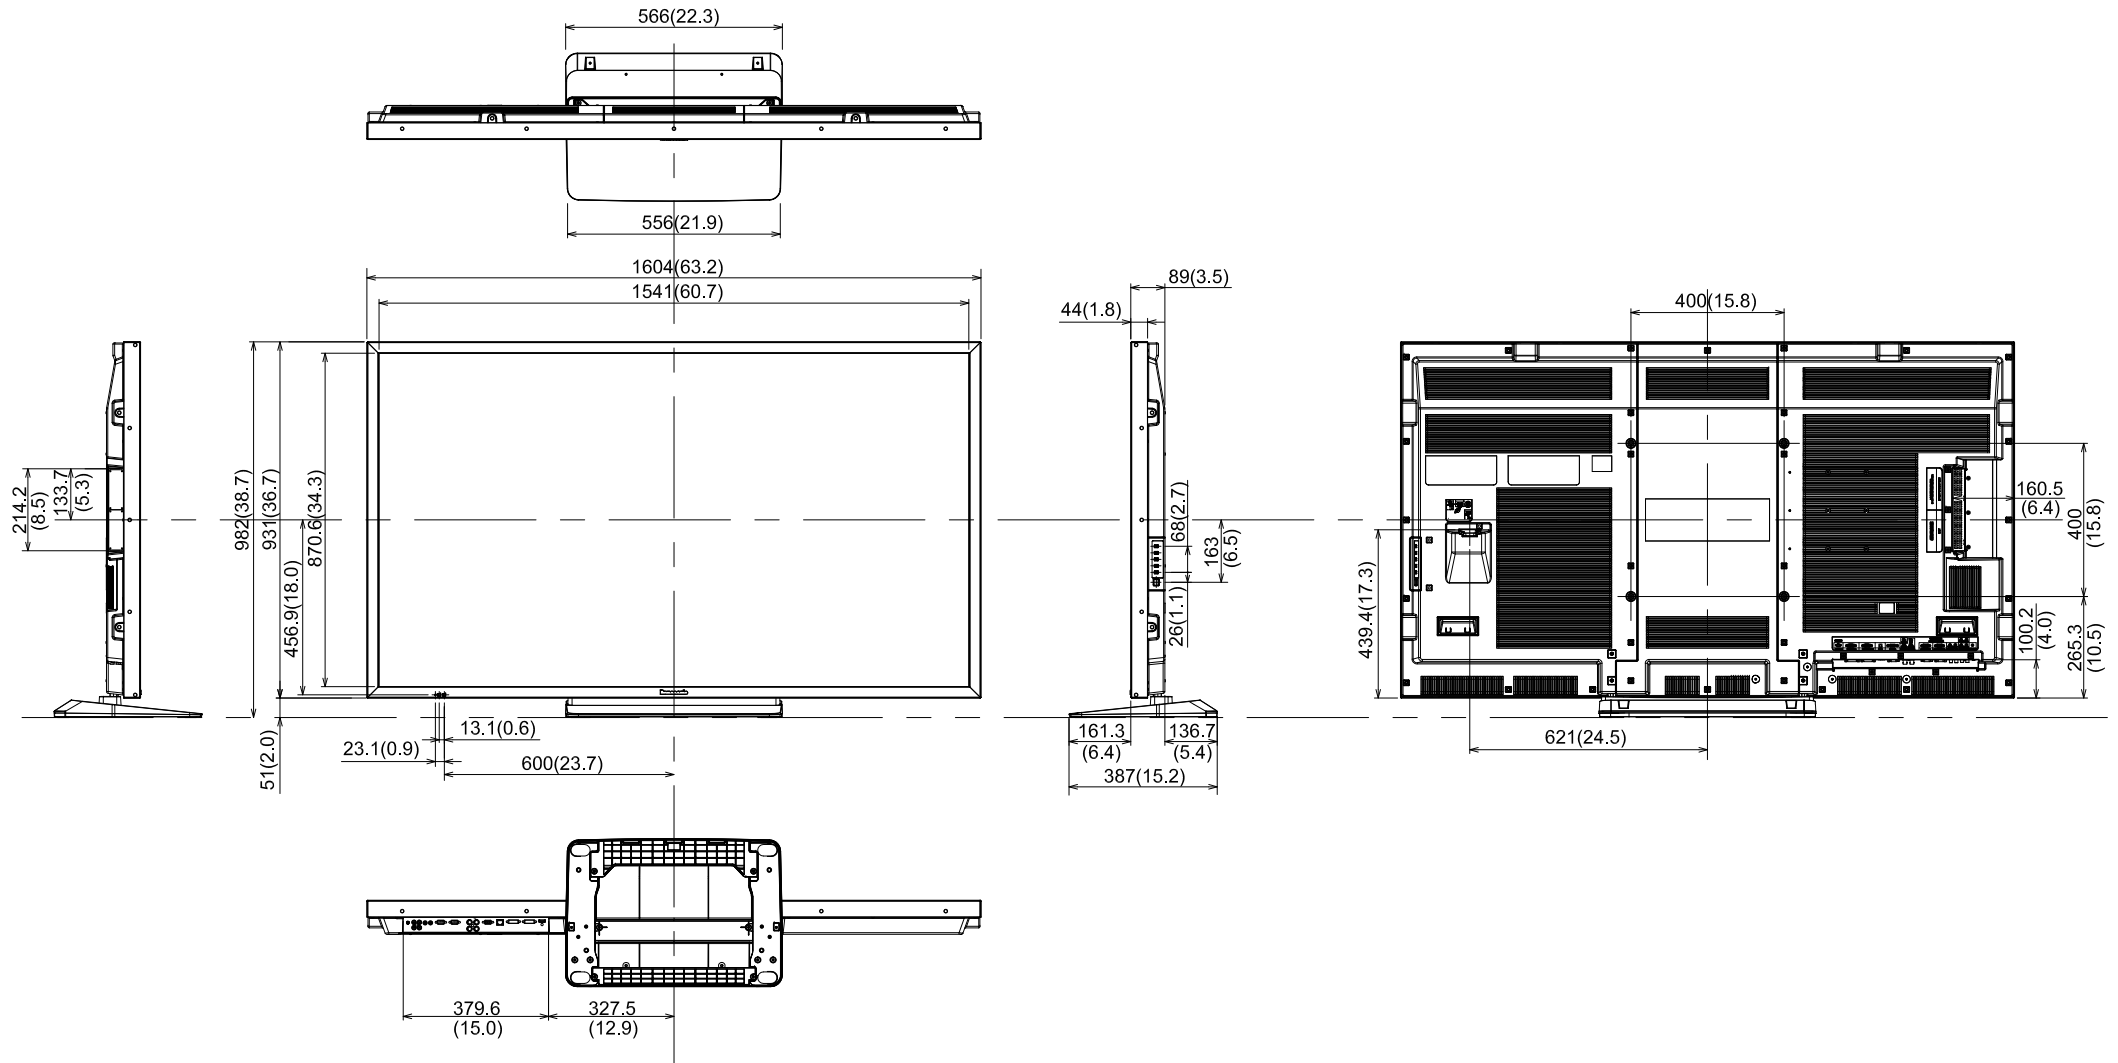

70-inch Class FULL HD LED LCD Display with Pedestal [TH-70LF50] + [TY-ST58P20]

5-NOVEMBER-2012

Unit : mm(inches)

Design and specifications subject to change without notice.