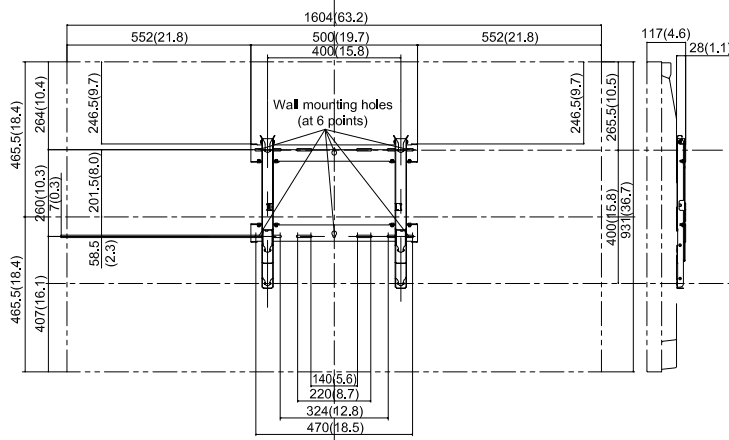

# 70-inch Class FULL HD LED LCD Display with Wall hanging bracket [TH-70LF50] + [TY-WK70PV50]

5-NOVEMBER-2012

Unit : mm(inches)

Design and specifications subject to change without notice.

© Panasonic Corporation 2012

# 80-inch Class FULL HD LED LCD Display with Wall hanging bracket [TH-80LF50] + [TY-WK70PV50]

5-NOVEMBER-2012

Unit : mm(inches)

Design and specifications subject to change without notice.

© Panasonic Corporation 2012