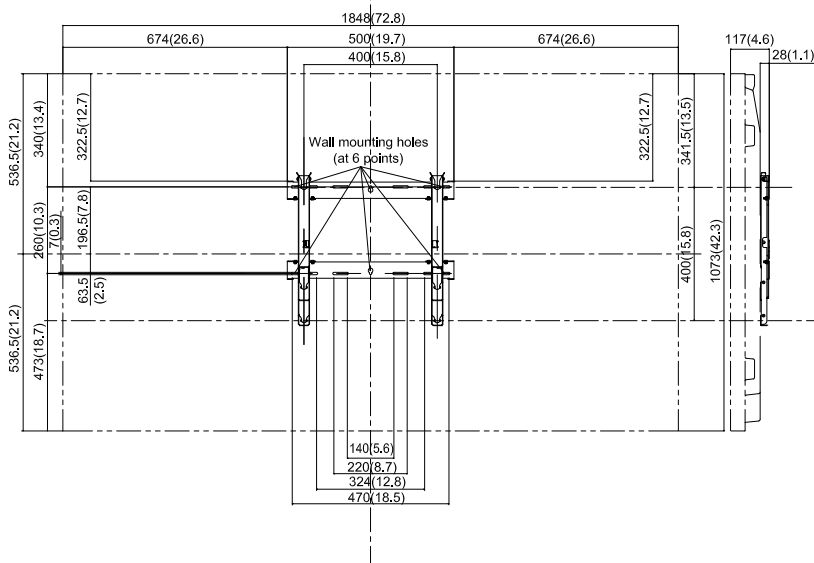

# 70-inch Class FULL HD LED LCD Display with Wall hanging bracket [TH-70LF50] + [TY-WK70PV50]

5-NOVEMBER-2012

Unit : mm(inches)

Design and specifications subject to change without notice.

© Panasonic Corporation 2012

# 80-inch Class FULL HD LED LCD Display with Wall hanging bracket [TH-80LF50] + [TY-WK70PV50]

5-NOVEMBER-2012

Unit : mm(inches)

Design and specifications subject to change without notice.

© Panasonic Corporation 2012