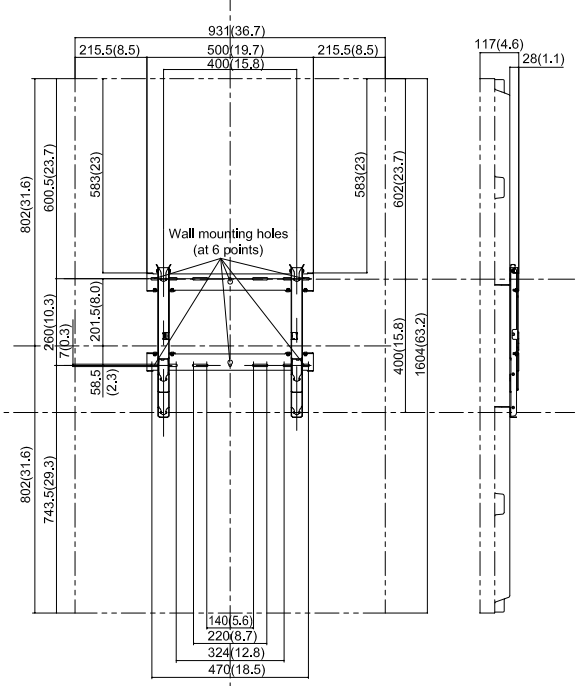

# 70-inch Class FULL HD LED LCD Display with Wall hanging bracket [TH-70LF50] + [TY-WK70PV50]

5-NOVEMBER-2012

Unit : mm(inches)

Design and specifications subject to change without notice.

© Panasonic Corporation 2012

# 80-inch Class FULL HD LED LCD Display with Wall hanging bracket [TH-80LF50] + [TY-WK70PV50]

5-NOVEMBER-2012

Unit : mm(inches)

Design and specifications subject to change without notice.

© Panasonic Corporation 2012