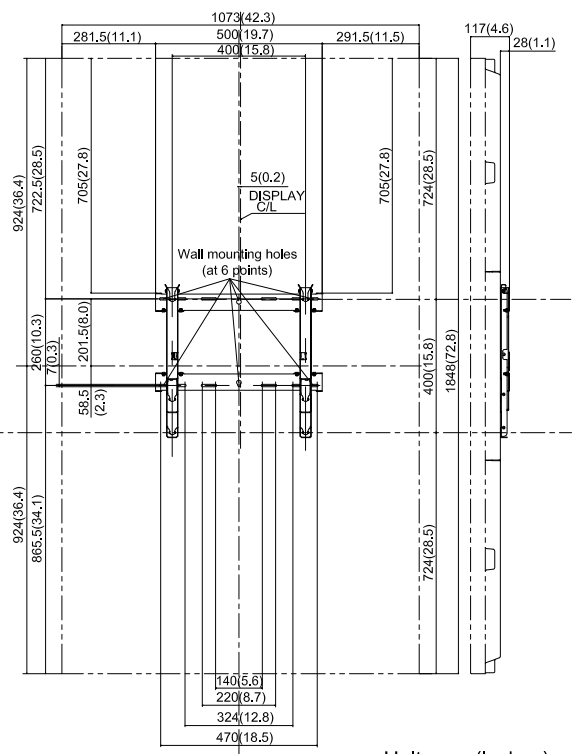

# 70-inch Class FULL HD LED LCD Display with Wall hanging bracket [TH-70LF50] + [TY-WK70PV50]

5-NOVEMBER-2012

Unit : mm(inches)

Design and specifications subject to change without notice.

© Panasonic Corporation 2012

# 80-inch Class FULL HD LED LCD Display with Wall hanging bracket [TH-80LF50] + [TY-WK70PV50]

5-NOVEMBER-2012

Unit : mm(inches)

Design and specifications subject to change without notice.

© Panasonic Corporation 2012