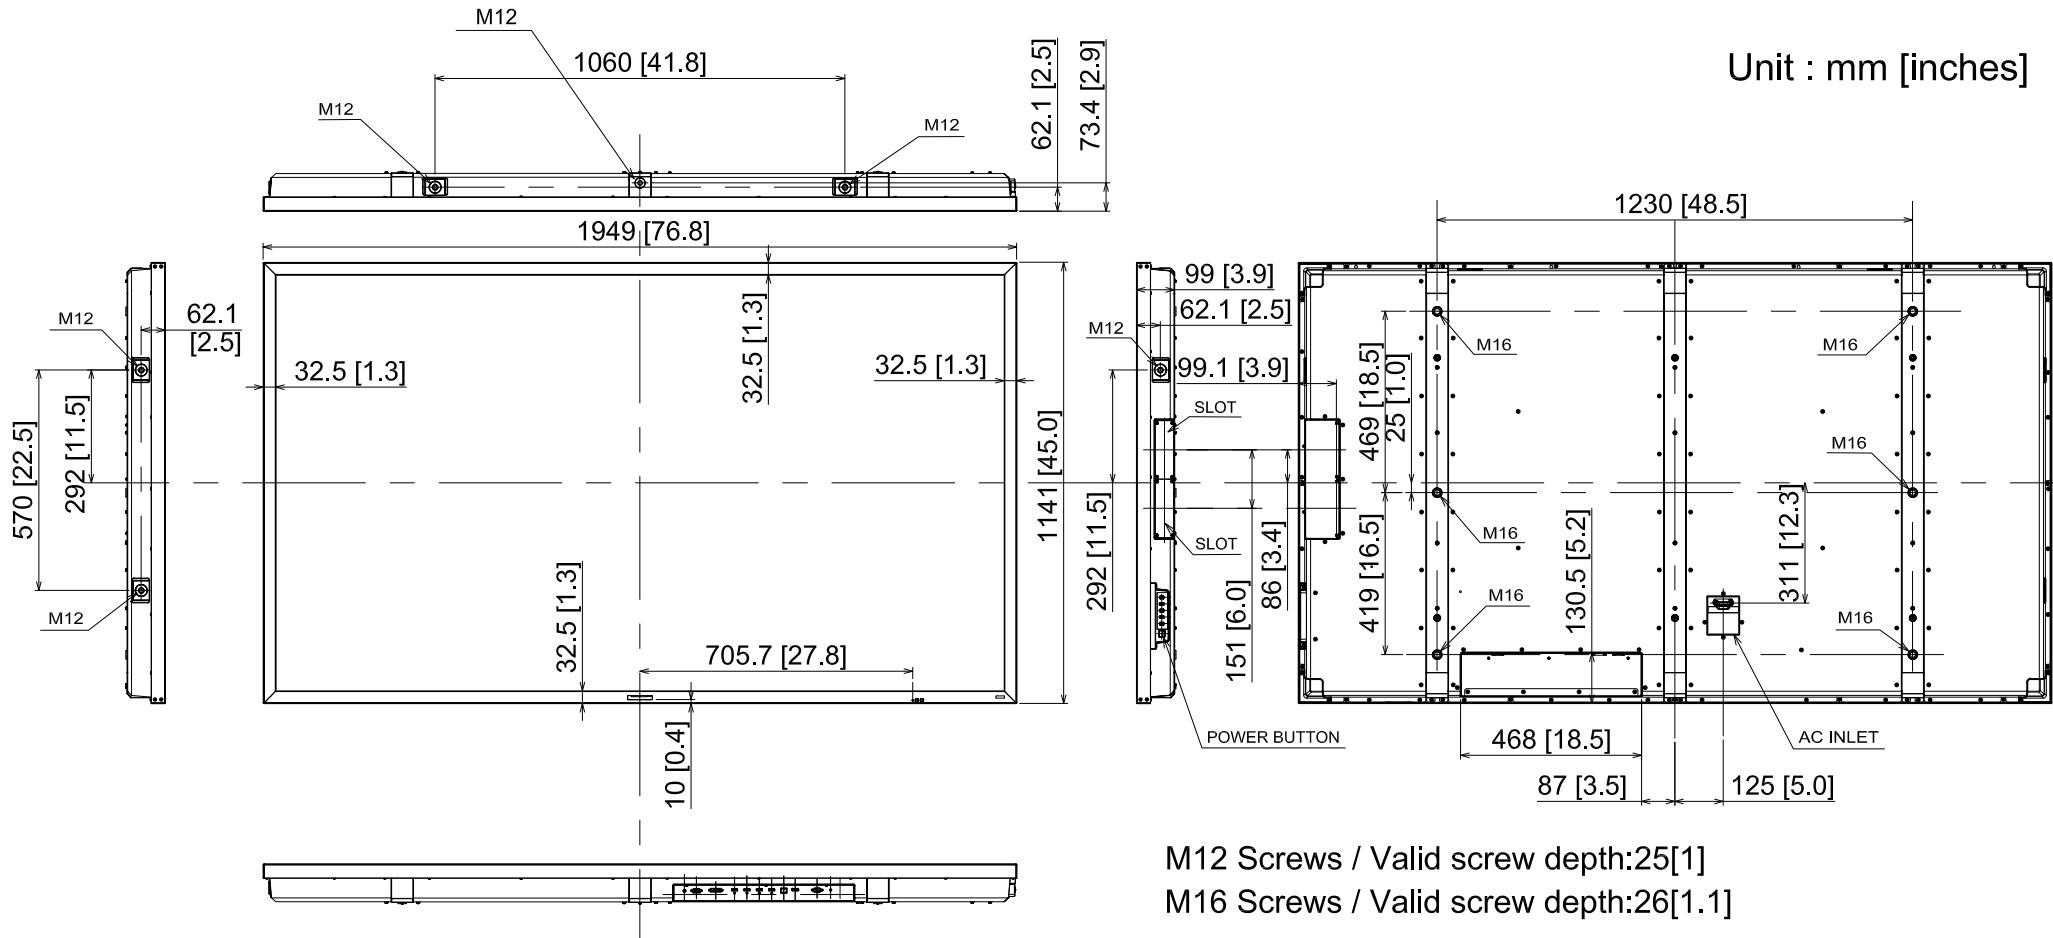

84-inch Class 4K* UHD LCD Display

TH-84LQ70

* Actual resolution: 3840 x 2160 px

9-OCTOBER-2014

Unit : mm [inches]

M12 Screws / Valid screw depth:25[1]

M16 Screws / Valid screw depth:26[1.1]

Design and specifications subject to change without notice.