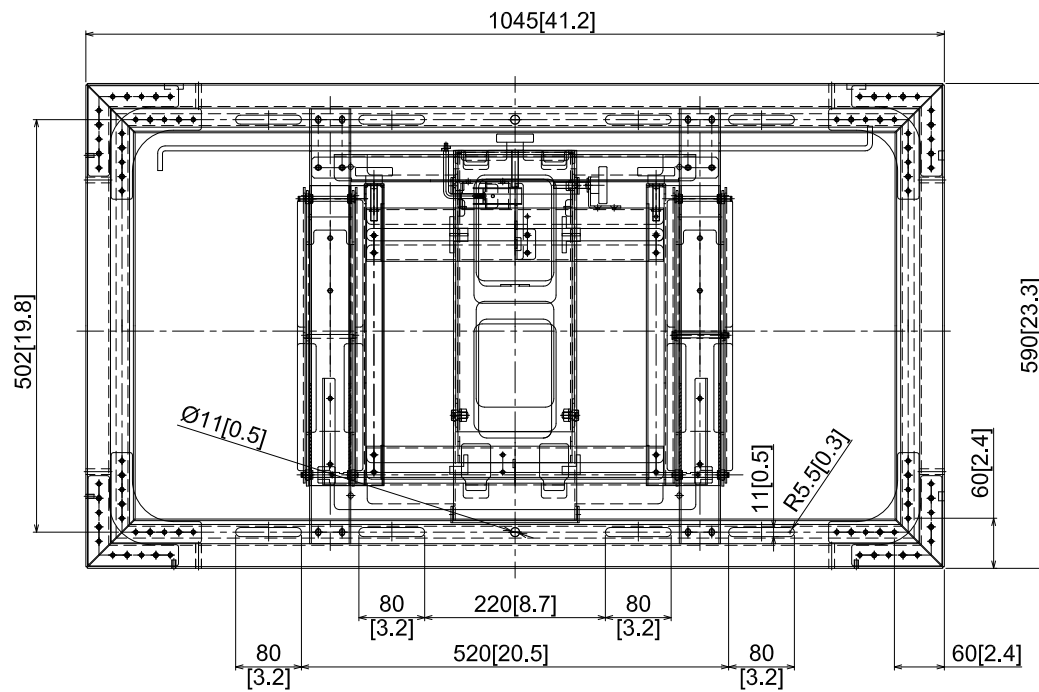

# 47-inch Class Video Wall with Installation Mount

04-April-2016  
Unit : mm [inches]

## TH-47LFV5+TY-VK47LV1

Design and specification subject to change without notice.