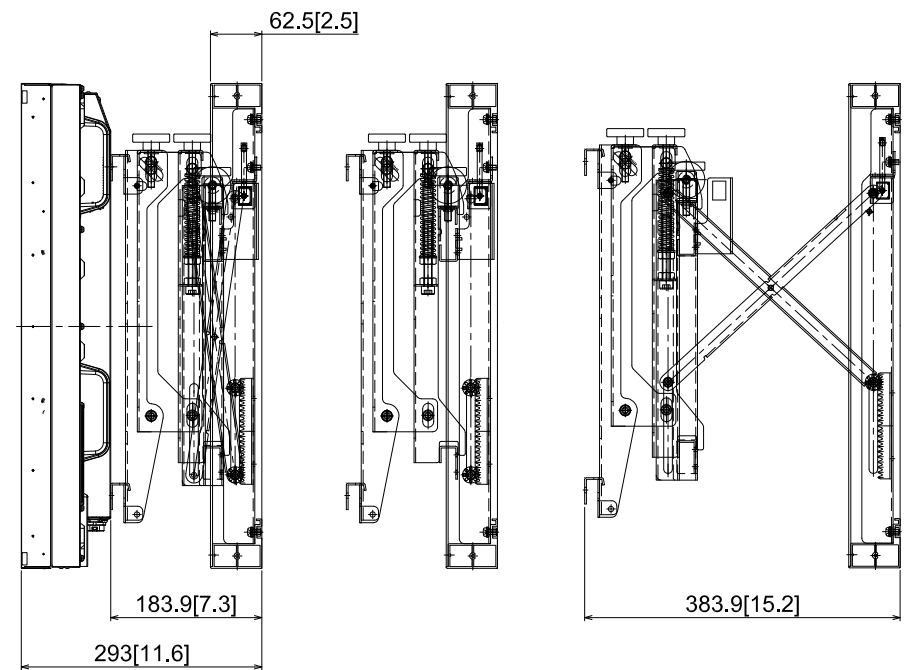

# 47-inch Class Video Wall with Installation Mount

04-April-2016  
Unit : mm [inches]

## TH-47LFV5+TY-VK47LV1

Design and specification subject to change without notice.