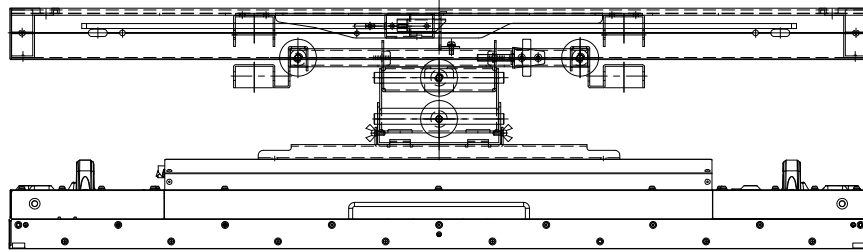

# 47-inch Class Video Wall with Installation Mount

04-April-2016  
Unit : mm [inches]

## TH-47LFV5+TY-VK47LV1

Design and specification subject to change without notice.