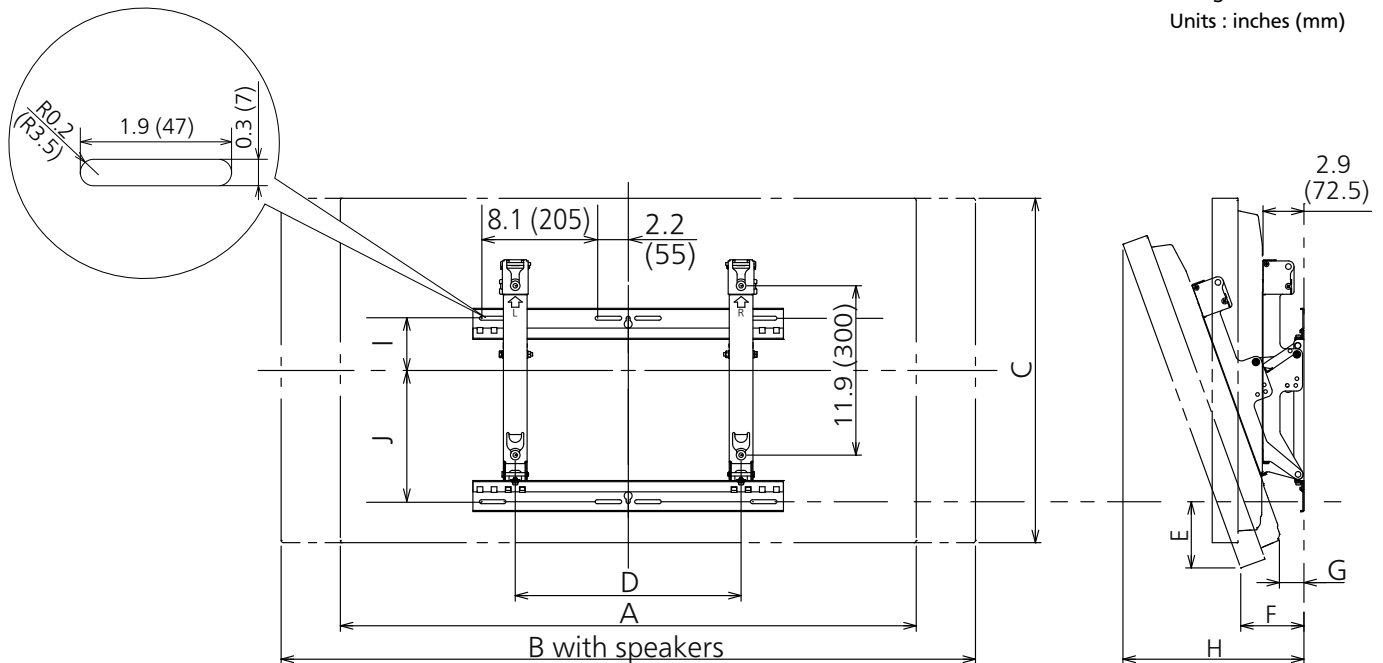

● DIMENSIONS

Cautions: This drawing is not a scale
Units : inches (mm)

Model	TH-42BT300, TH-42PF20, TH-42PF30 TH-42PF50, TH-42PH20, TH-42PH30					TH-50BT300, TH-50PB2, TH-50PF20 TH-50PF30, TH-50PF50, TH-50PH20, TH-50PH30					TH-50LFB70					TH-50LFC70				
	Attachment angle					Attachment angle					Attachment angle					Attachment angle				
Demension	0°	5°	10°	15°	20°	0°	5°	10°	15°	20°	0°	5°	10°	15°	20°	0°	5°	10°	15°	20°
A	40.2 (1020)					47.7 (1210)					46.7 (1185)					45.4 (1151)				
B	48.5 (1230)					56.2 (1427)*					-					-				
C	24.1 (610)					28.5 (724)					27.8 (705)					26.5 (671.5)				
D	15.8 (400)					15.8 (400)					15.8 (400)					15.8 (400)				
E	2.9 (73)	3.4 (86)	3.9 (97)	4.3 (108)	4.7 (118)	5.2 (130)	5.6 (142)	6.1 (154)	6.5 (163)	6.8 (171)	2.9 (73.8)	3.5 (87.7)	4 (100.5)	4.5 (112.1)	4.9 (122.3)	2.3 (57)	2.8 (70.2)	3.3 (82.3)	3.7 (93.4)	4.1 (103.2)
F	6.5 (163)	6.0 (152)	5.6 (140)	5.0 (126)	4.4 (112)	6.5 (163)	5.8 (147)	5.2 (130)	4.4 (112)	3.7 (93)	7 (177)	6.5 (164.2)	6 (150.2)	5.4 (135.2)	4.7 (119.2)	6.7 (168)	6.2 (156.2)	5.7 (143.8)	5.2 (130.3)	4.6 (116)
G	2.9 (73)	2.7 (68)	2.4 (61)	2.1 (52)	1.7 (43)	2.9 (73)	2.4 (61)	2.0 (49)	1.5 (37)	0.9 (23)	2.9 (72.5)	2.7 (68.6)	2.5 (61.4)	2.1 (52.7)	1.8 (43.6)	2.9 (72.5)	2.7 (68.6)	2.5 (61.4)	2.1 (52.7)	1.8 (43.6)
H	6.5 (163)	8.1 (204)	9.6 (244)	11.1 (282)	12.6 (318)	6.5 (163)	8.3 (209)	10 (254)	11.7 (297)	13.3 (338)	7 (177)	8.9 (225.4)	10.8 (272.2)	12.5 (317)	14.2 (359.5)	6.7 (168)	8.5 (214.5)	10.3 (259.9)	12 (303.5)	13.6 (344.8)
I	3.7 (92.5)					3.7 (92.5)					2.6 (63.8)					2.6 (63.8)				
J	9.2 (232.5)					9.2 (232.5)					10.3 (261.3)					10.3 (261.3)				

*Attached optional speakers are not supported with TH-50PB2, TH-50LFB70 and TH-50LFC70.