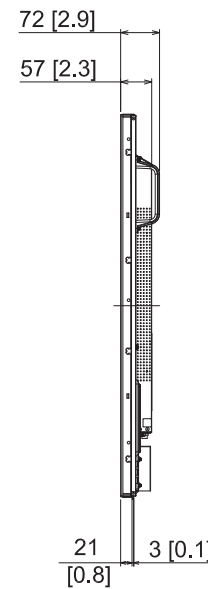

55-inch FULL HD LCD Display TH-55AF1

19-JANUARY-2016

Unit : mm [inches]

Design and specification subject to change without notice.