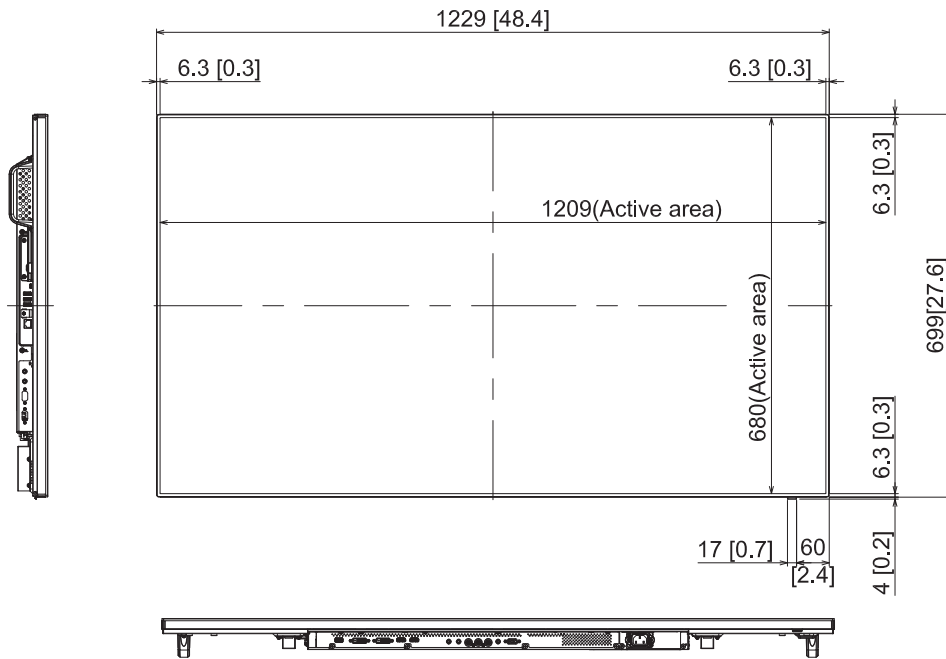

55-inch FULL HD LCD Display TH-55AF1

19-JANUARY-2016

Unit : mm [inches]

Design and specification subject to change without notice.