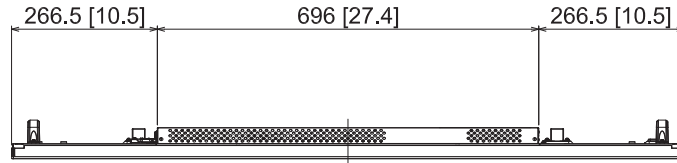

55-inch FULL HD LCD Display TH-55AF1

19-JANUARY-2016

Unit : mm [inches]

Design and specification subject to change without notice.