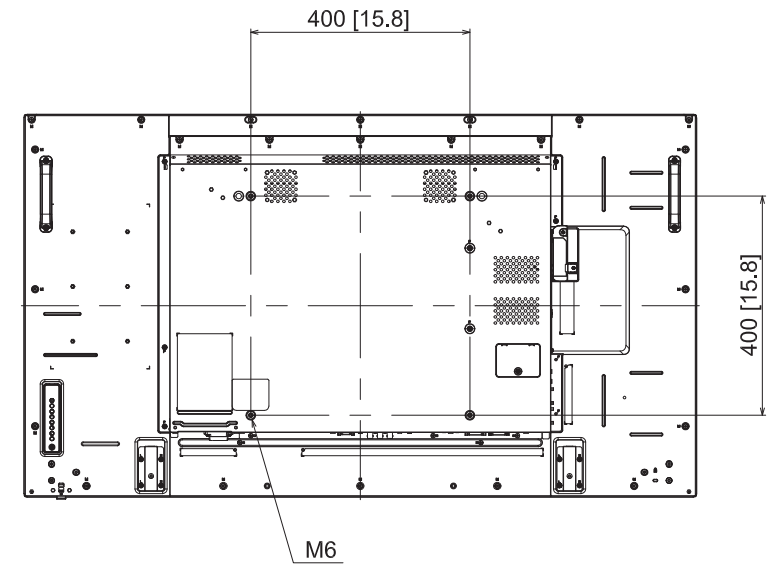

55-inch FULL HD LCD Display TH-55AF1

19-JANUARY-2016

Unit : mm [inches]

Design and specification subject to change without notice.