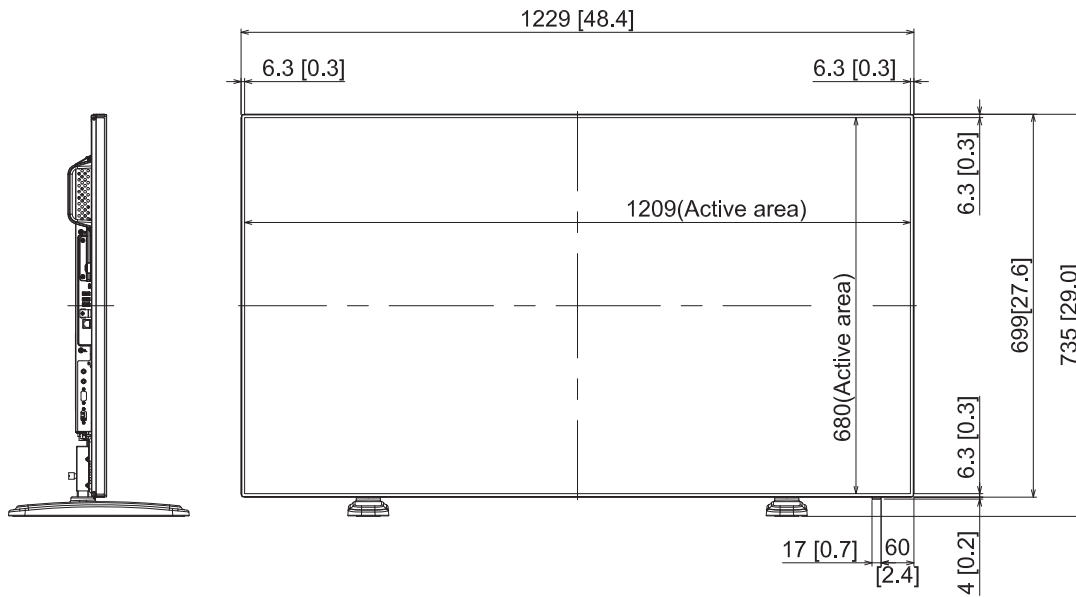

55-inch FULL HD LCD Display with Pedestal Stand TH-55AF1+TY-ST43PE8

19-JANUARY-2016

Unit : mm [inches]

Design and specification subject to change without notice.