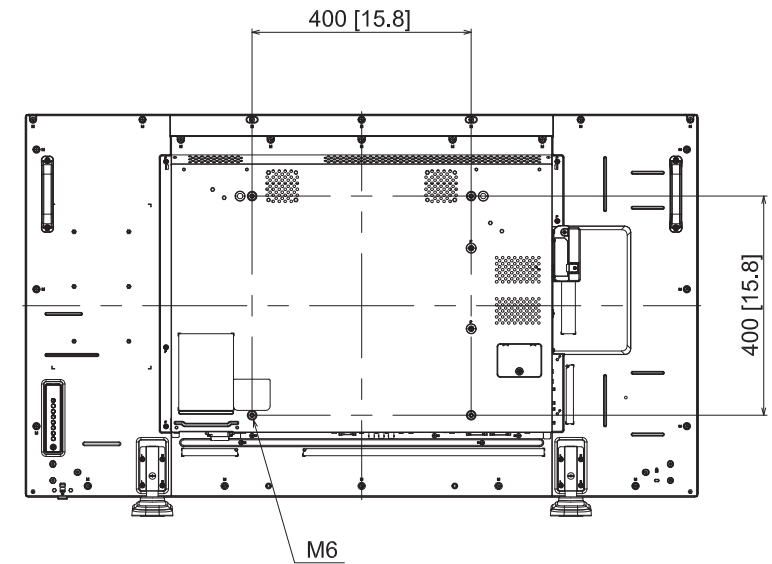

55-inch FULL HD LCD Display with Pedestal Stand TH-55AF1+TY-ST43PE8

19-JANUARY-2016

Unit : mm [inches]

Design and specification subject to change without notice.