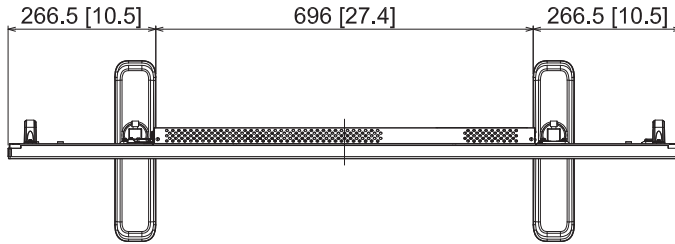

55-inch FULL HD LCD Display with Pedestal Stand TH-55AF1+TY-ST43PE8

19-JANUARY-2016

Unit : mm [inches]

Design and specification subject to change without notice.