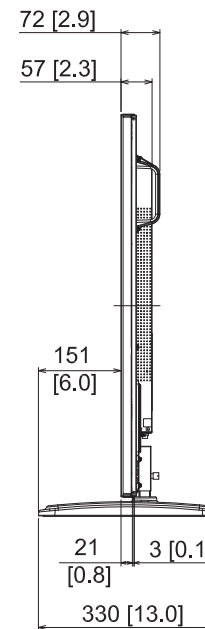

55-inch FULL HD LCD Display with Pedestal Stand TH-55AF1+TY-ST43PE8

19-JANUARY-2016

Unit : mm [inches]

Design and specification subject to change without notice.