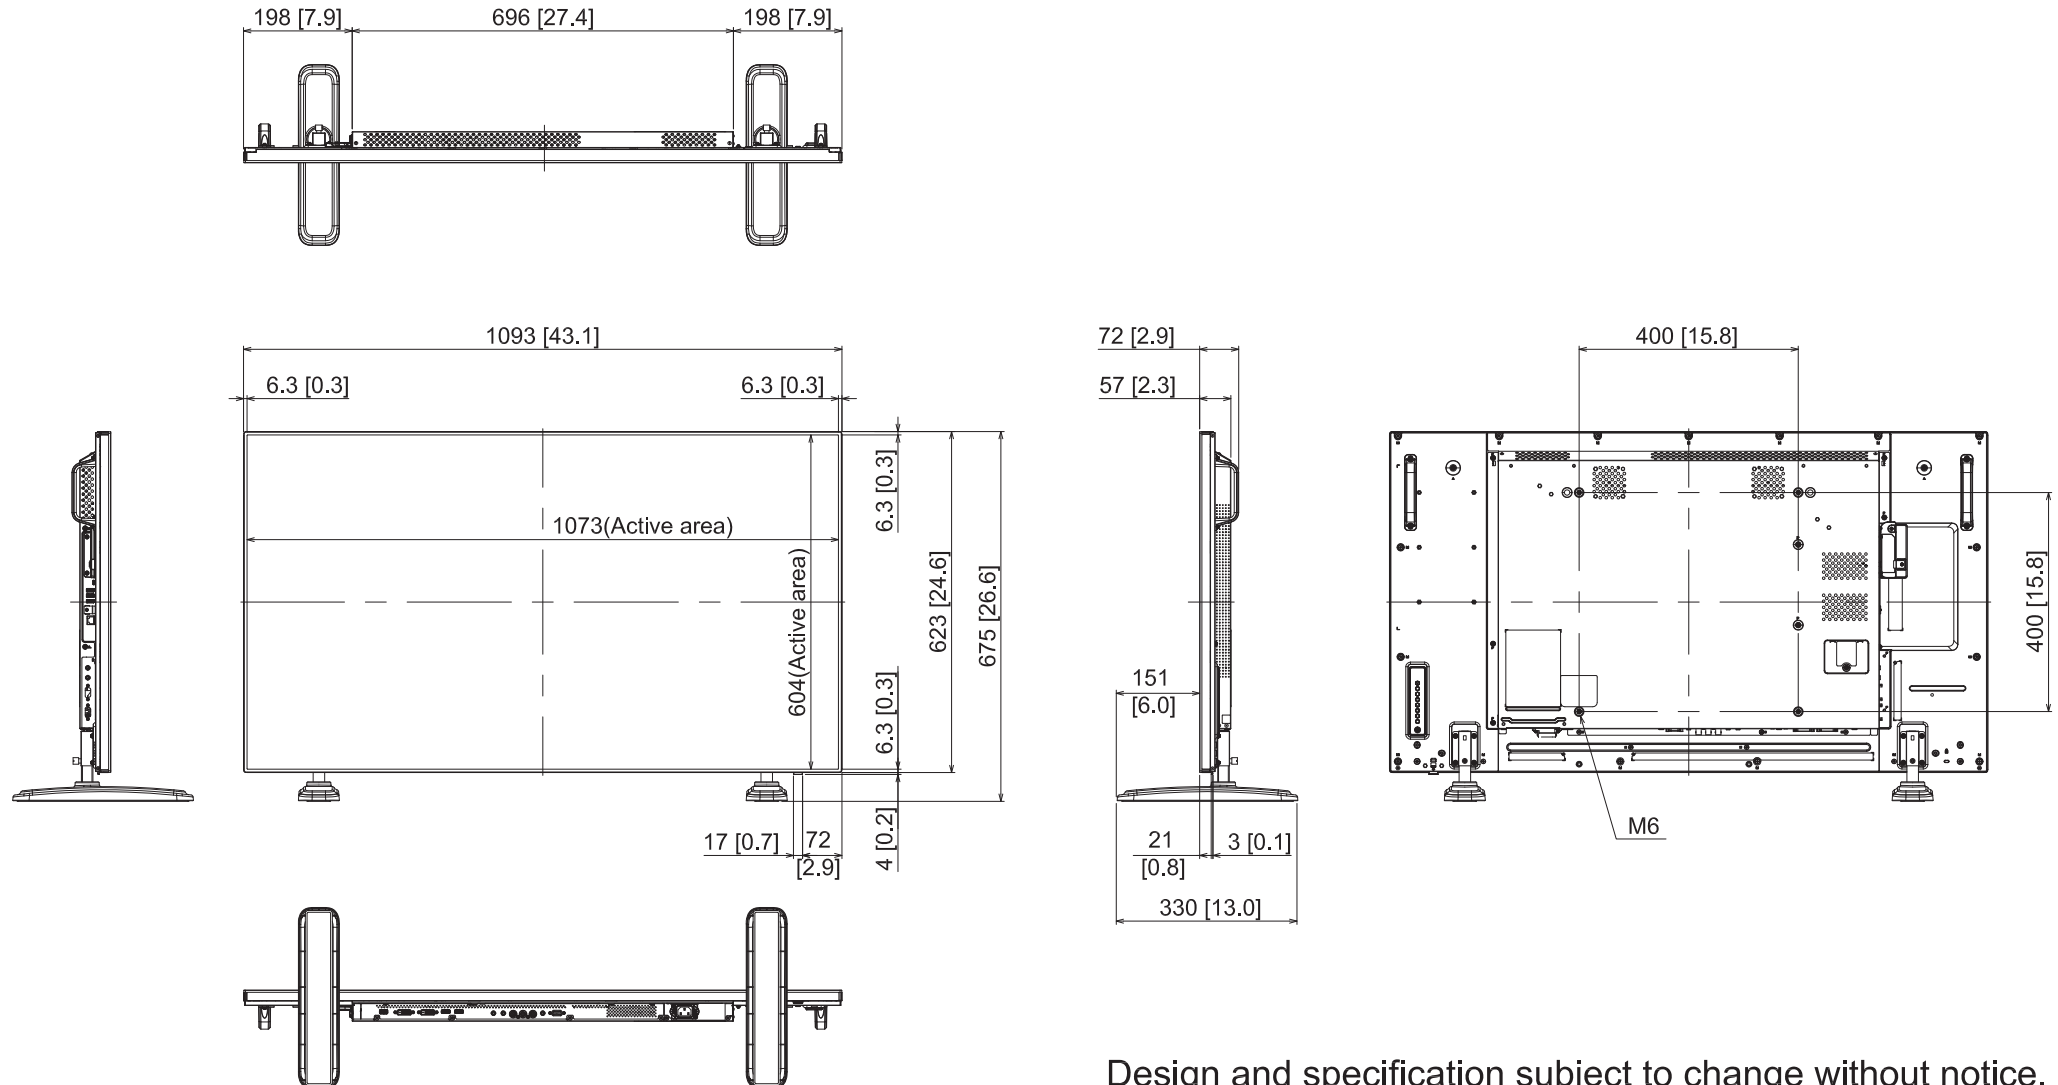

49-inch FULL HD LCD Display with Pedestal Stand TH-49AF1+TY-ST43PE8

19-JANUARY-2016

Unit : mm [inches]

Design and specification subject to change without notice.