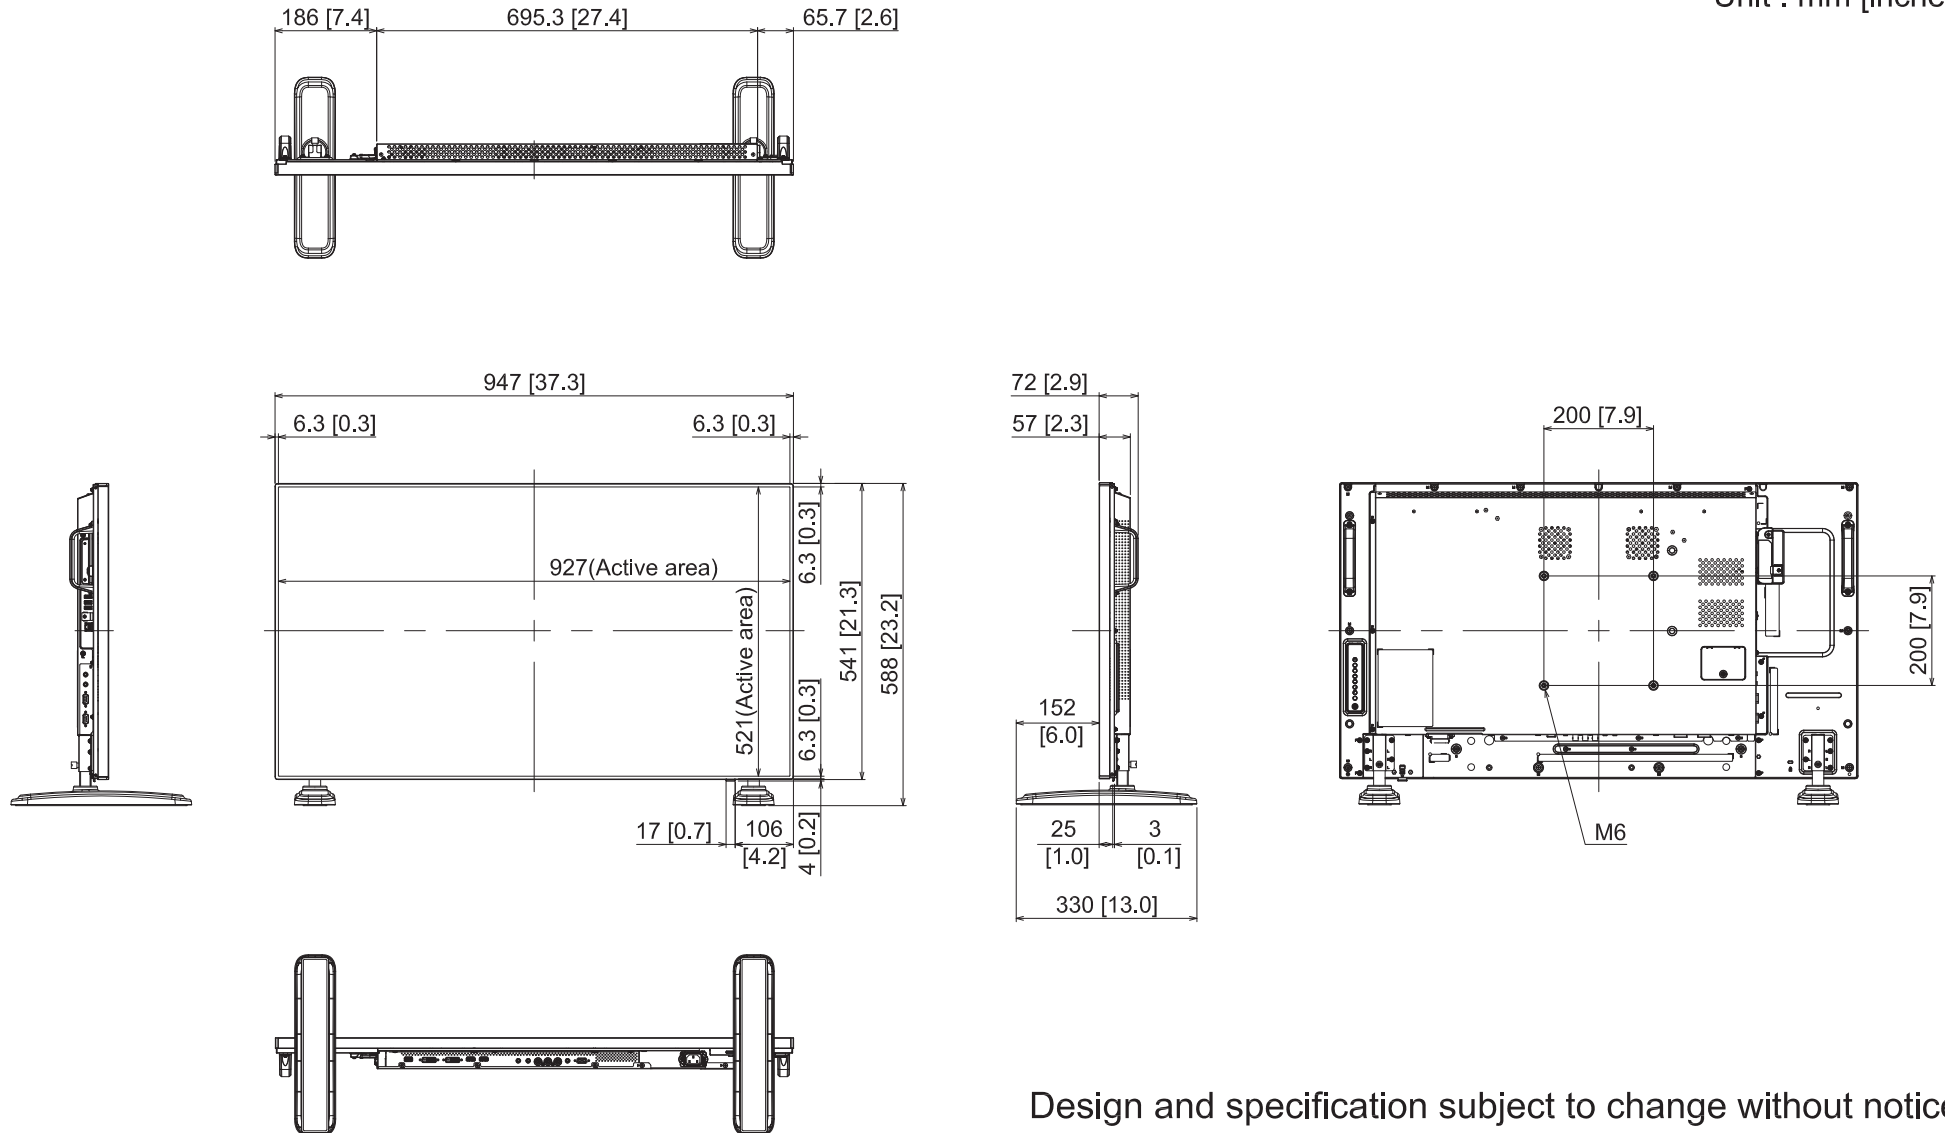

42-inch FULL HD LCD Display with Pedestal Stand TH-42AF1+TY-ST43PE8

19-JANUARY-2016

Unit : mm [inches]

Design and specification subject to change without notice.