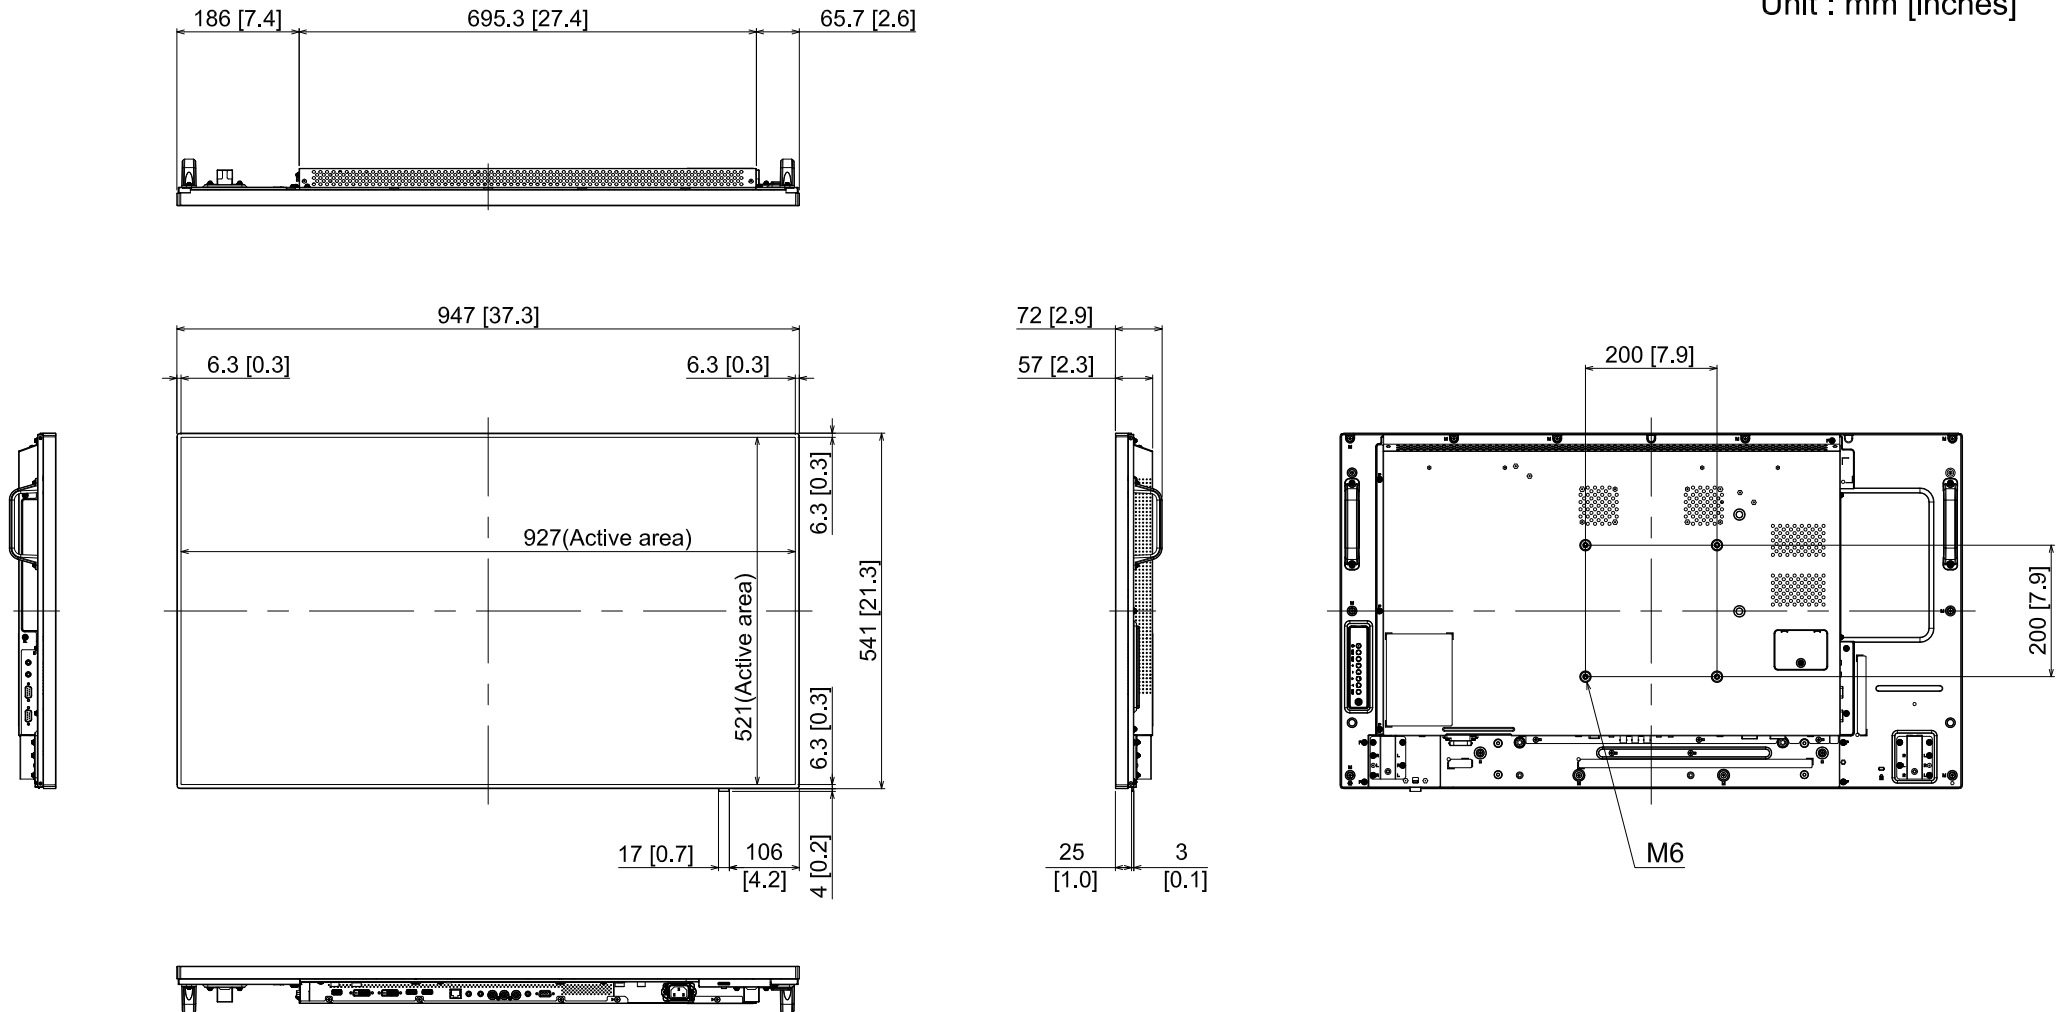

42-inch FULL HD LCD Display TH-42SF1H

21-APRIL-2016

Unit : mm [inches]

Design and specification subject to change without notice.