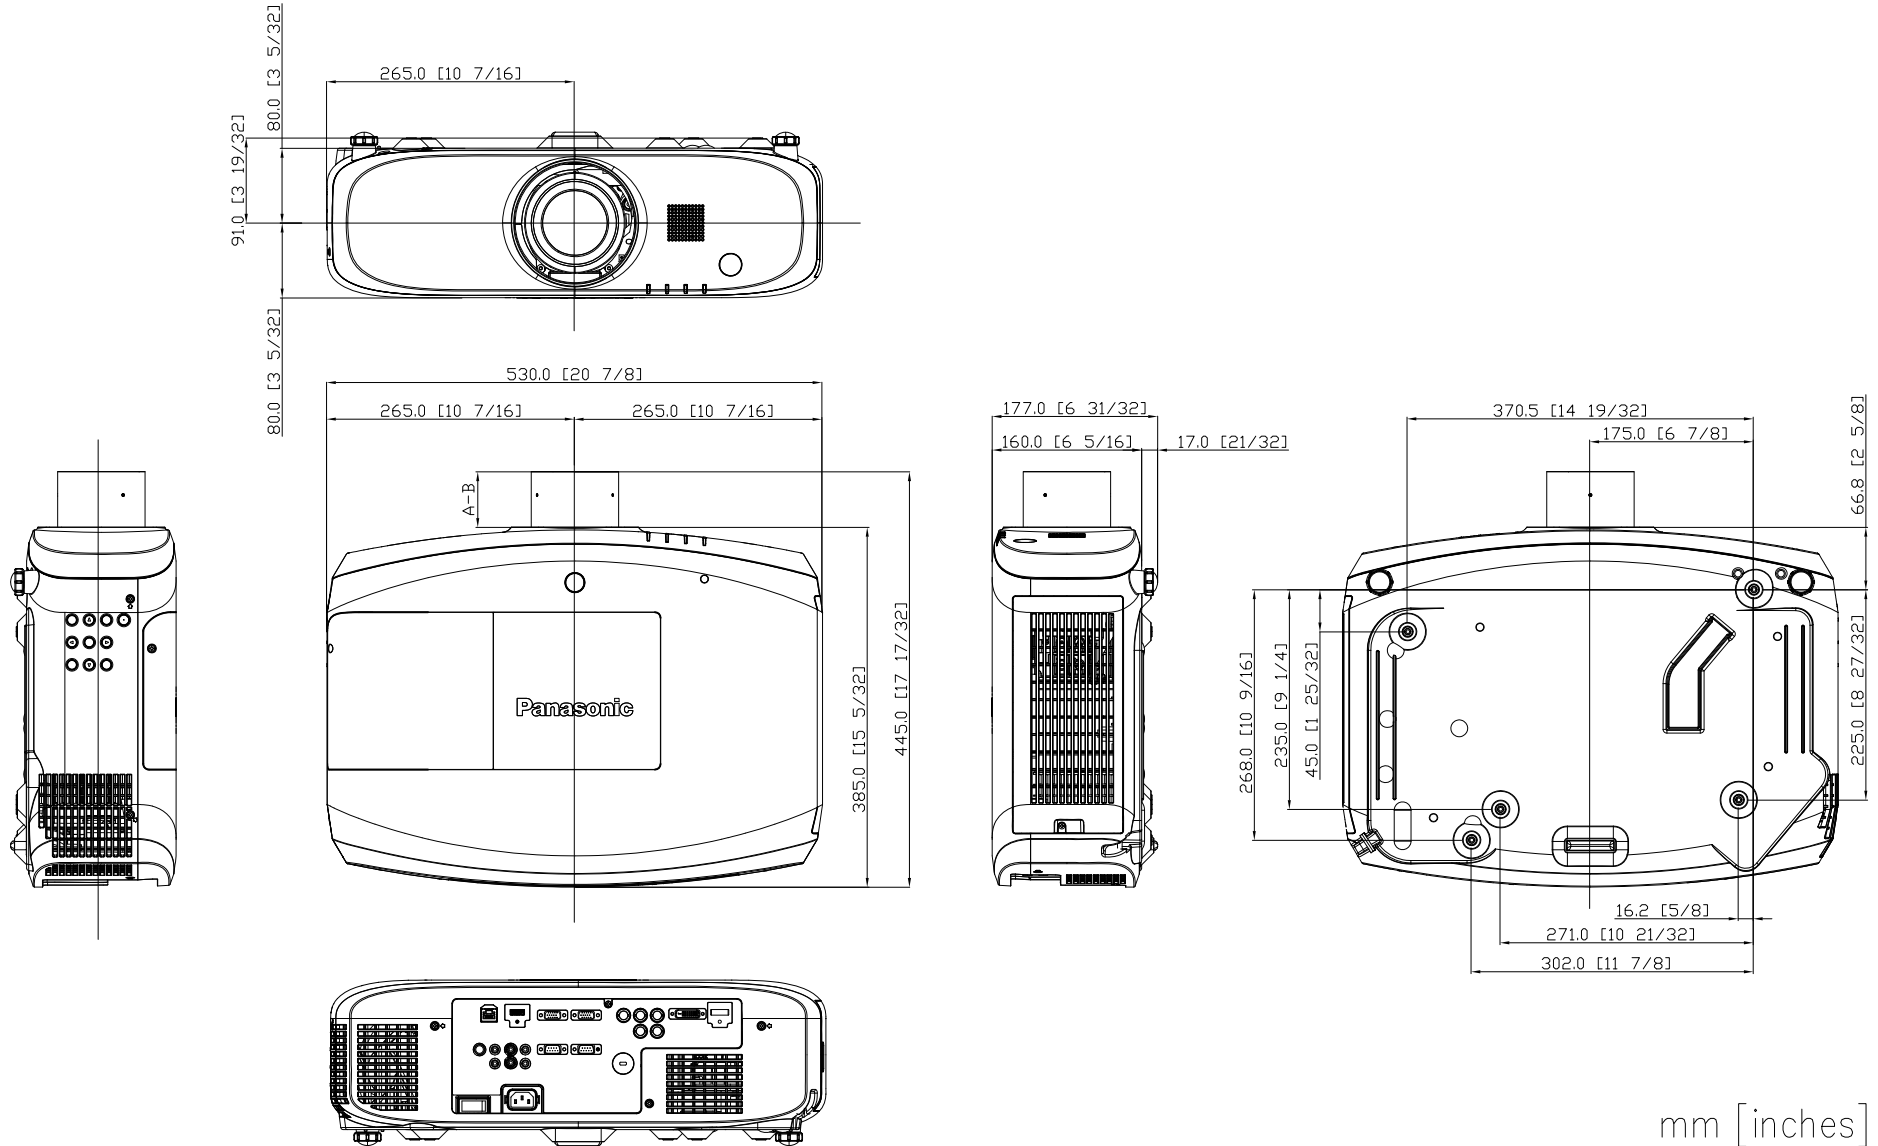

# Panasonic Projector

PT-EZ580/EW640/EX610

mm [inches]