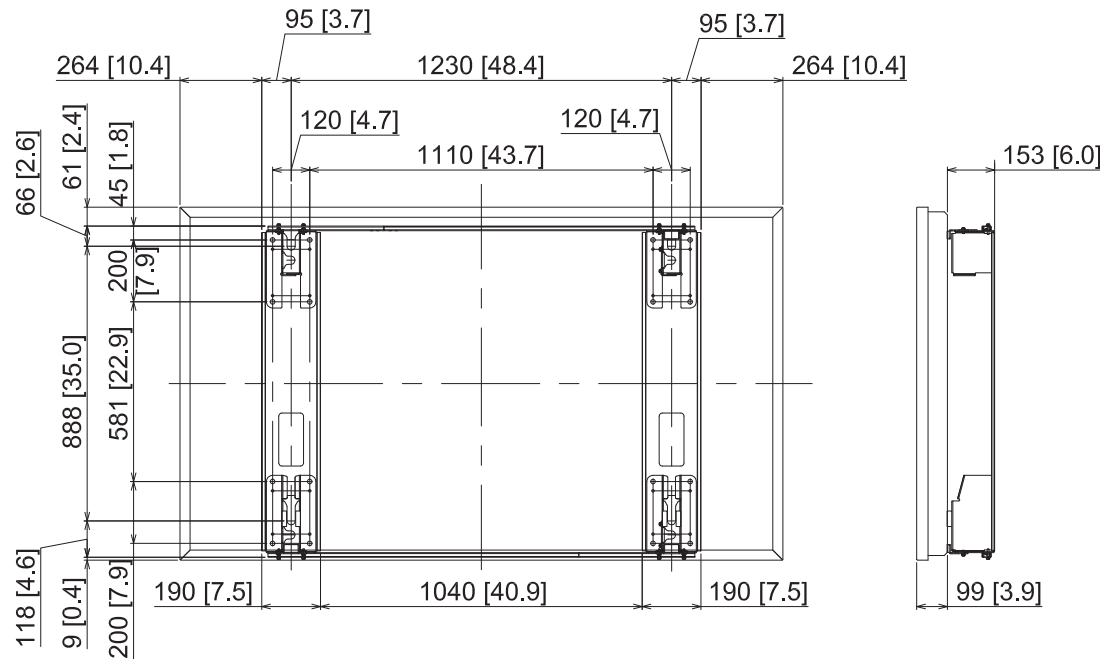

84-inch Class 4K* UHD LCD Display

TH-84LQ70 + TY-WK85PV12

* Actual resolution: 3840 x 2160 px

14-JANUARY-2015

Unit : mm [inches]

Design and specifications subject to change without notice.