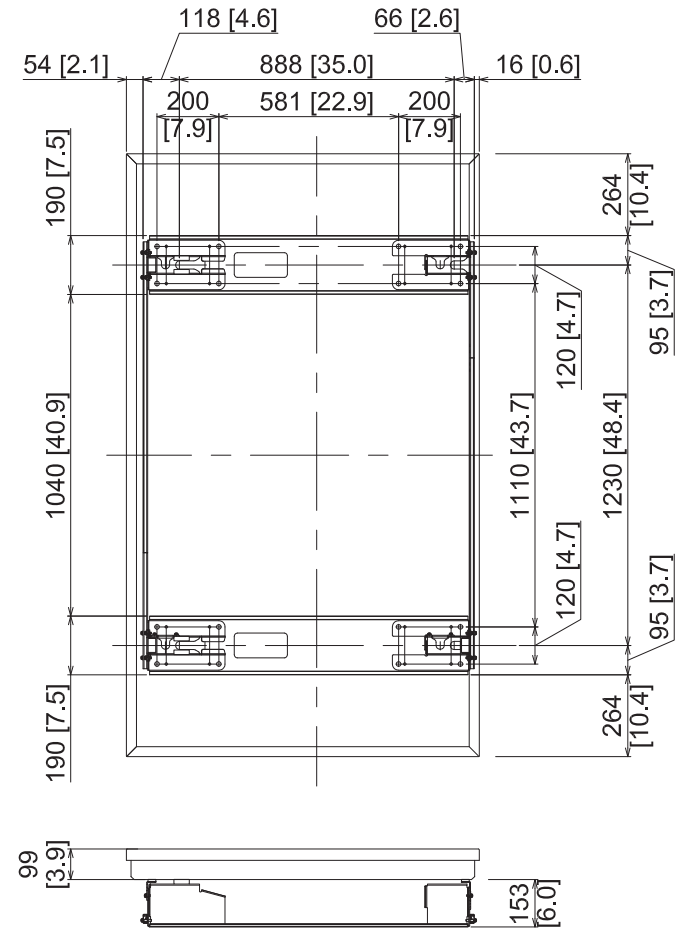

84-inch Class 4K* UHD LCD Display

TH-84LQ70 + TY-WK85PV12

* Actual resolution: 3840 x 2160 px

14-JANUARY-2015

Unit : mm [inches]

Design and specifications subject to change without notice.