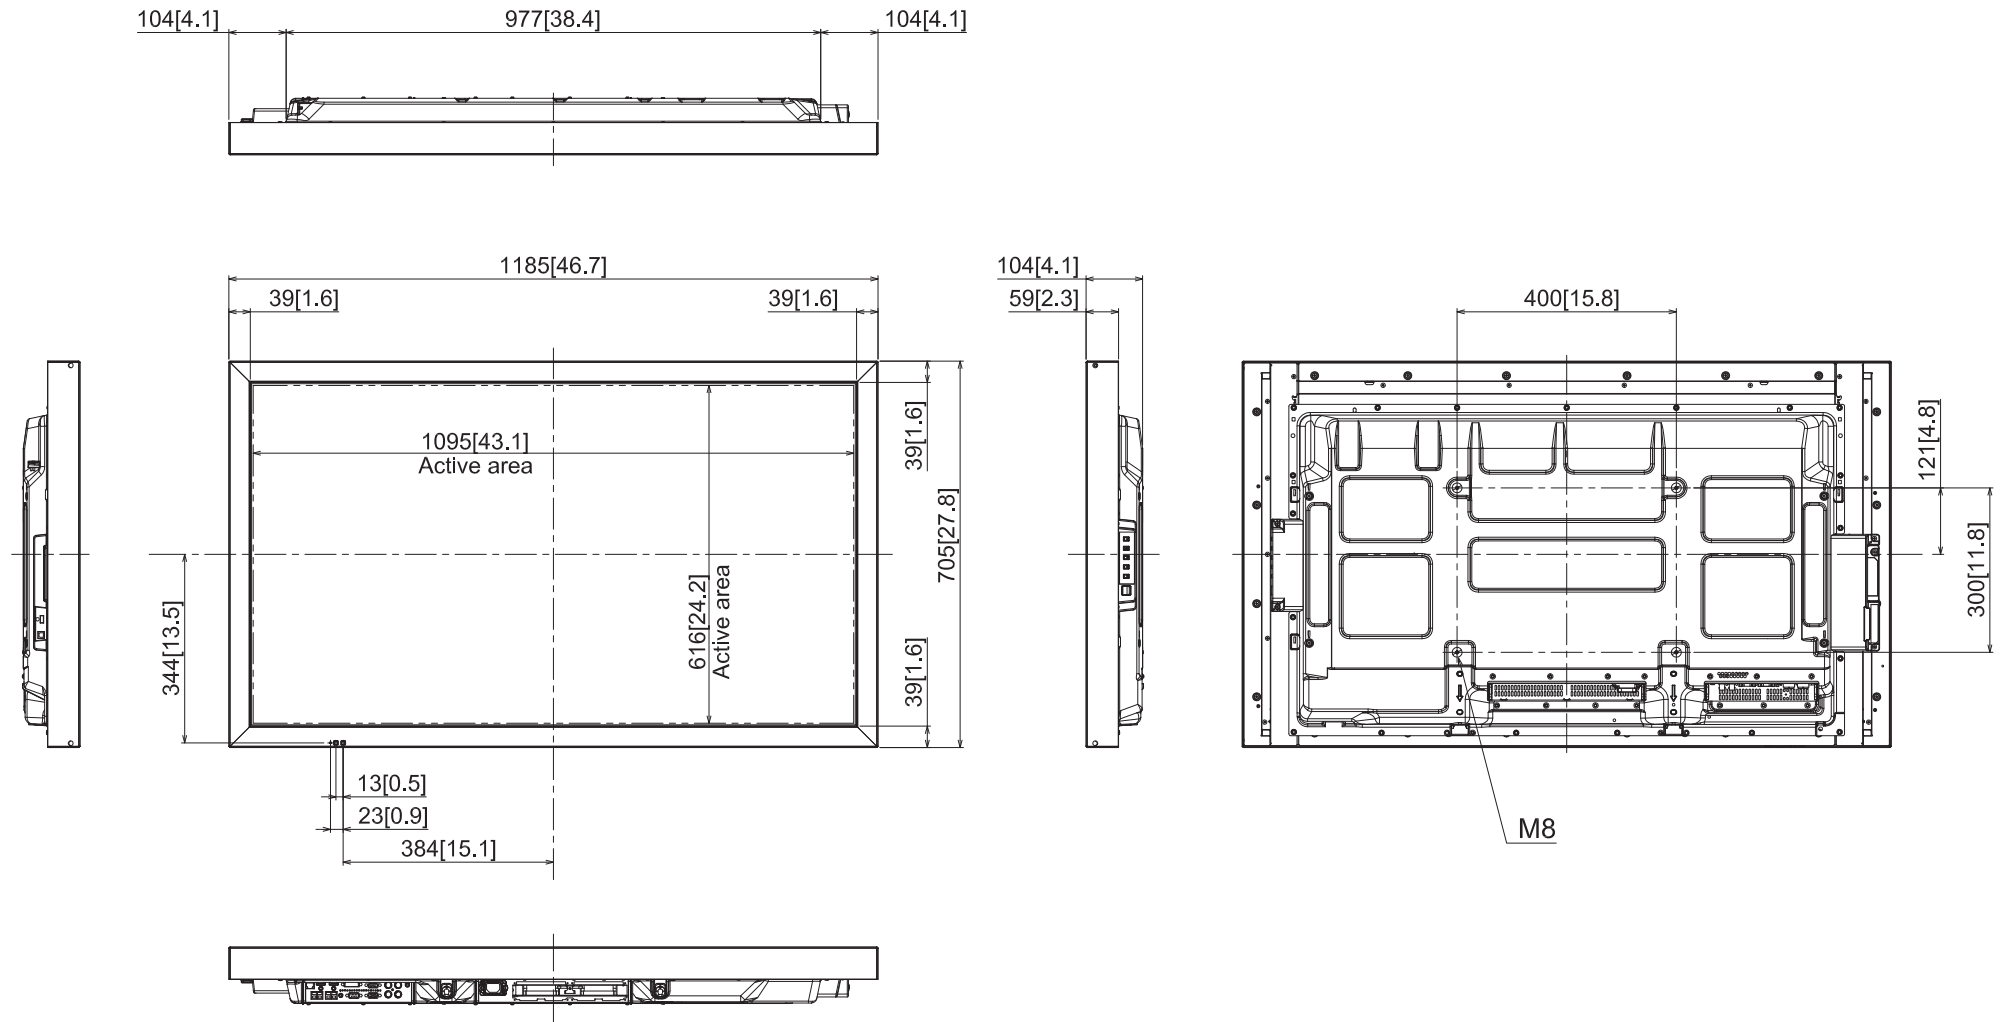

50-inch Touch Screen LCD Display

TH-50BF1

22-March-2016

Unit : mm [inches]

Design and specification subject to change without notice.